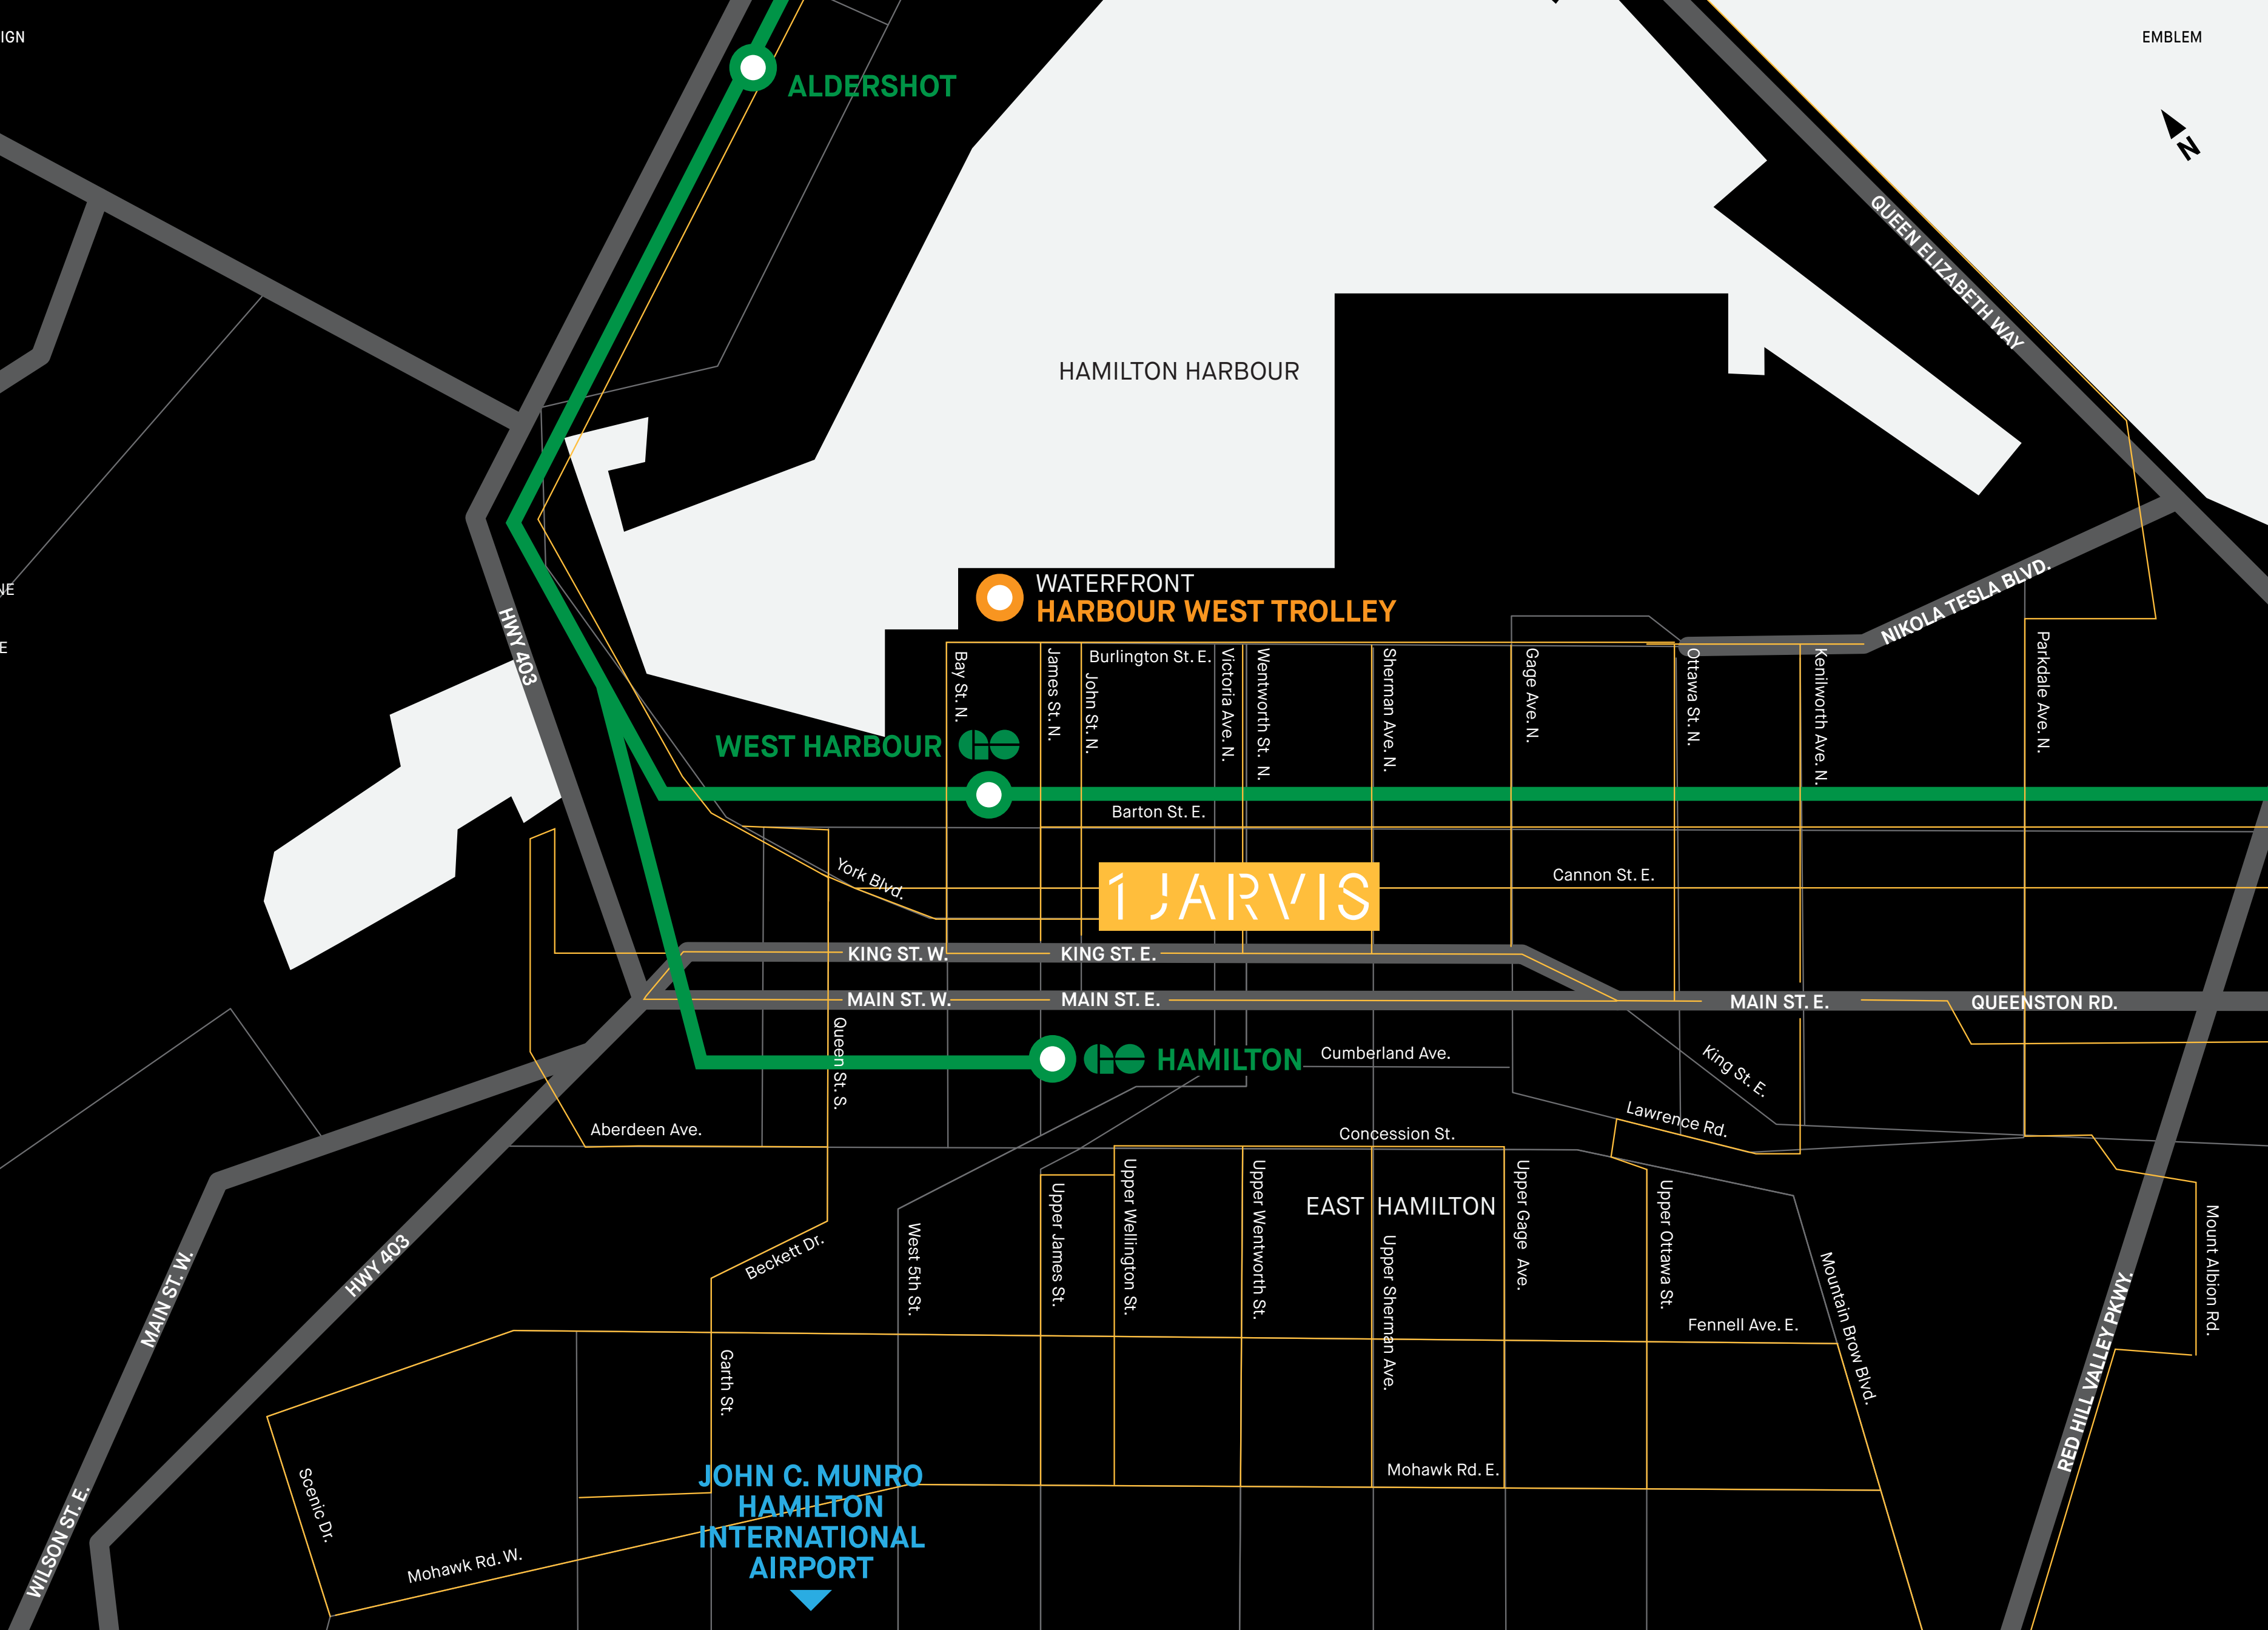

TRANSIT

-  GO TRANSIT LINE
-  HSR BUS ROUTE

ALDERSHOT

HAMILTON HARBOUR

 WATERFRONT HARBOUR WEST TROLLEY

WEST HARBOUR

1 JARVIS

 HAMILTON

JOHN C. MUNRO HAMILTON INTERNATIONAL AIRPORT

QUEEN ELIZABETH WAY

NIKOLA TESLA BLVD.

RED HILL VALLEY PKWY.

WILSON ST. E.

MAIN ST. W.

HWY 403

HWY 403

Bay St. N.

James St. N.

John St. N.

Burlington St. E.

Victoria Ave. N.

Wentworth St. N.

Sherman Ave. N.

Gage Ave. N.

MAIN ST. E.

QUEENSTON RD.

Aberdeen Ave.

Queen St. S.

Cumberland Ave.

Lawrence Rd.

Concession St.

EAST HAMILTON