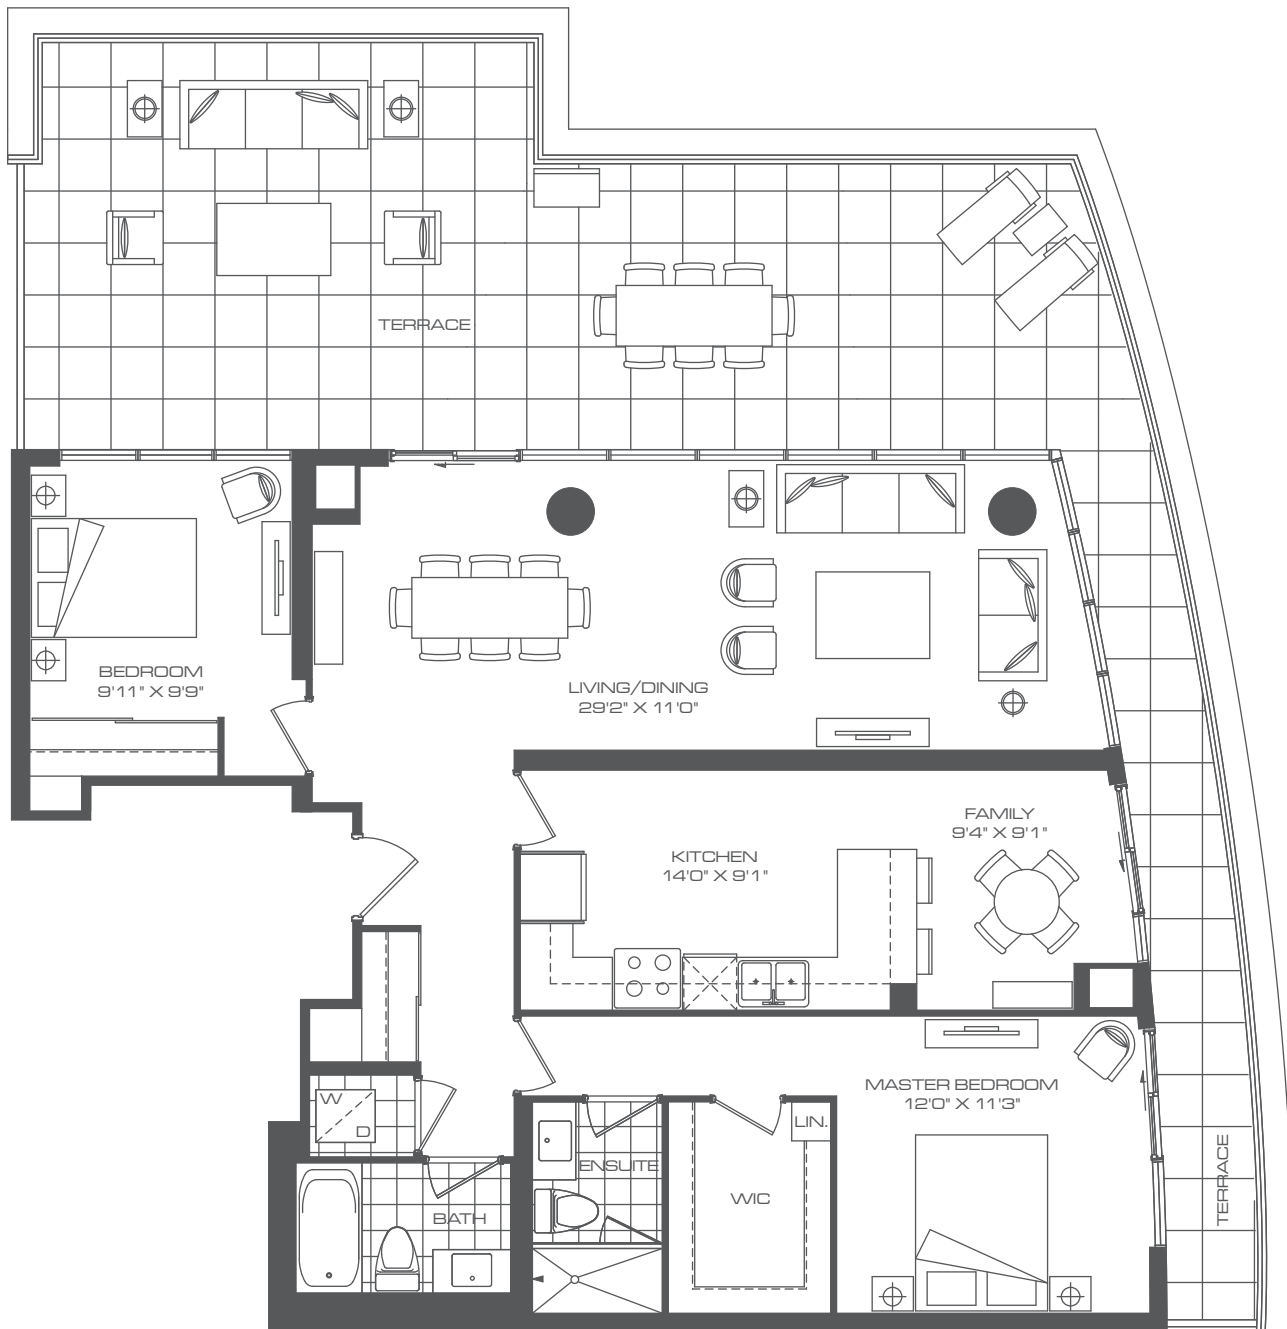

FLOOR 22

*E4*

TWO BEDROOM + FAMILY ROOM

SUITE: 1179 Sq. FT.

TERRACE: 640 Sq. FT.

Sizes and specifications subject to change without notice. E. & O. E.