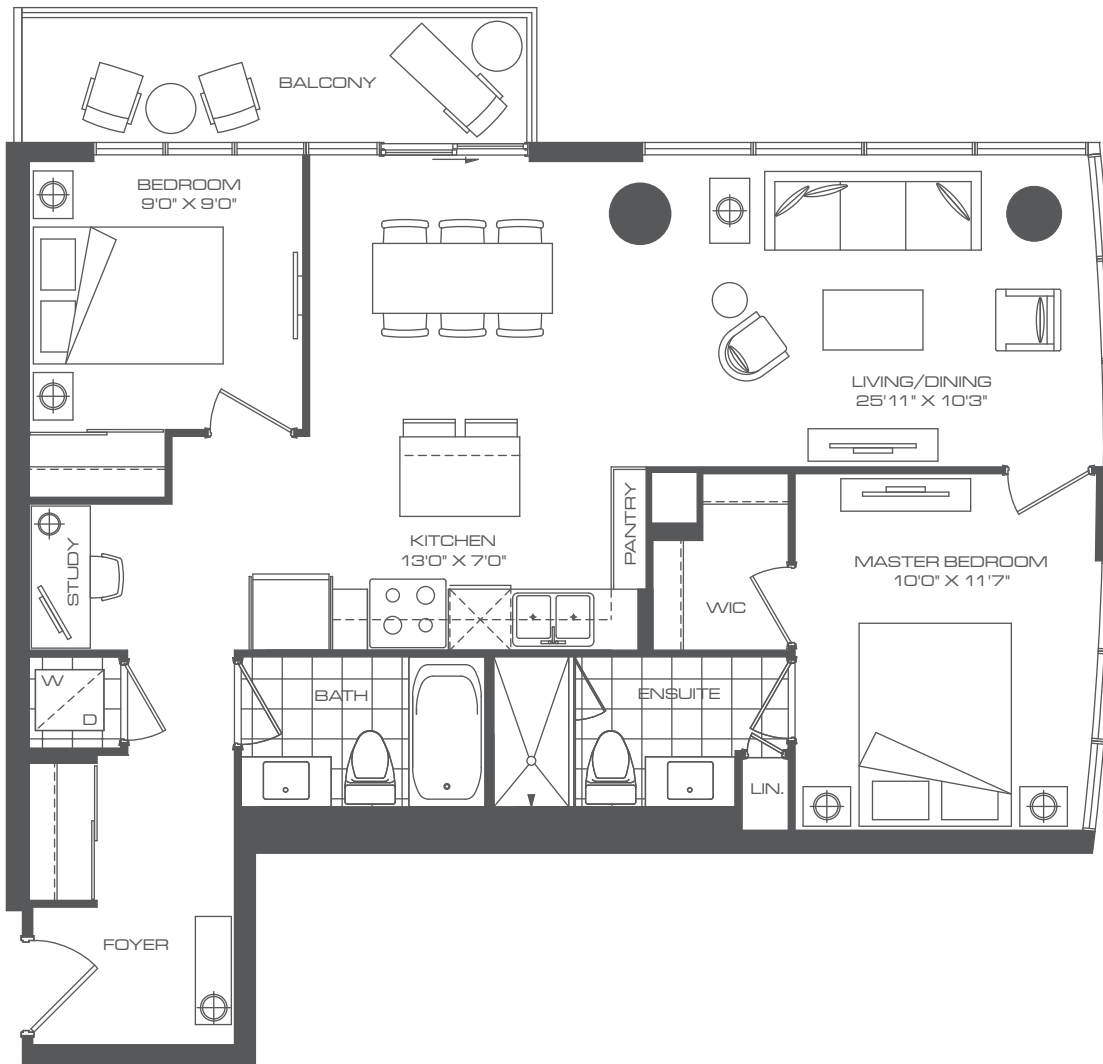

FLOOR 5 - 12

FLOOR 13 - 21

FLOOR 22

D4

TWO BEDROOM + STUDY
SUITE: 883 Sq. FT.
BALCONY: 72 Sq. FT.

Sizes and specifications subject to change without notice. E. & O. E.