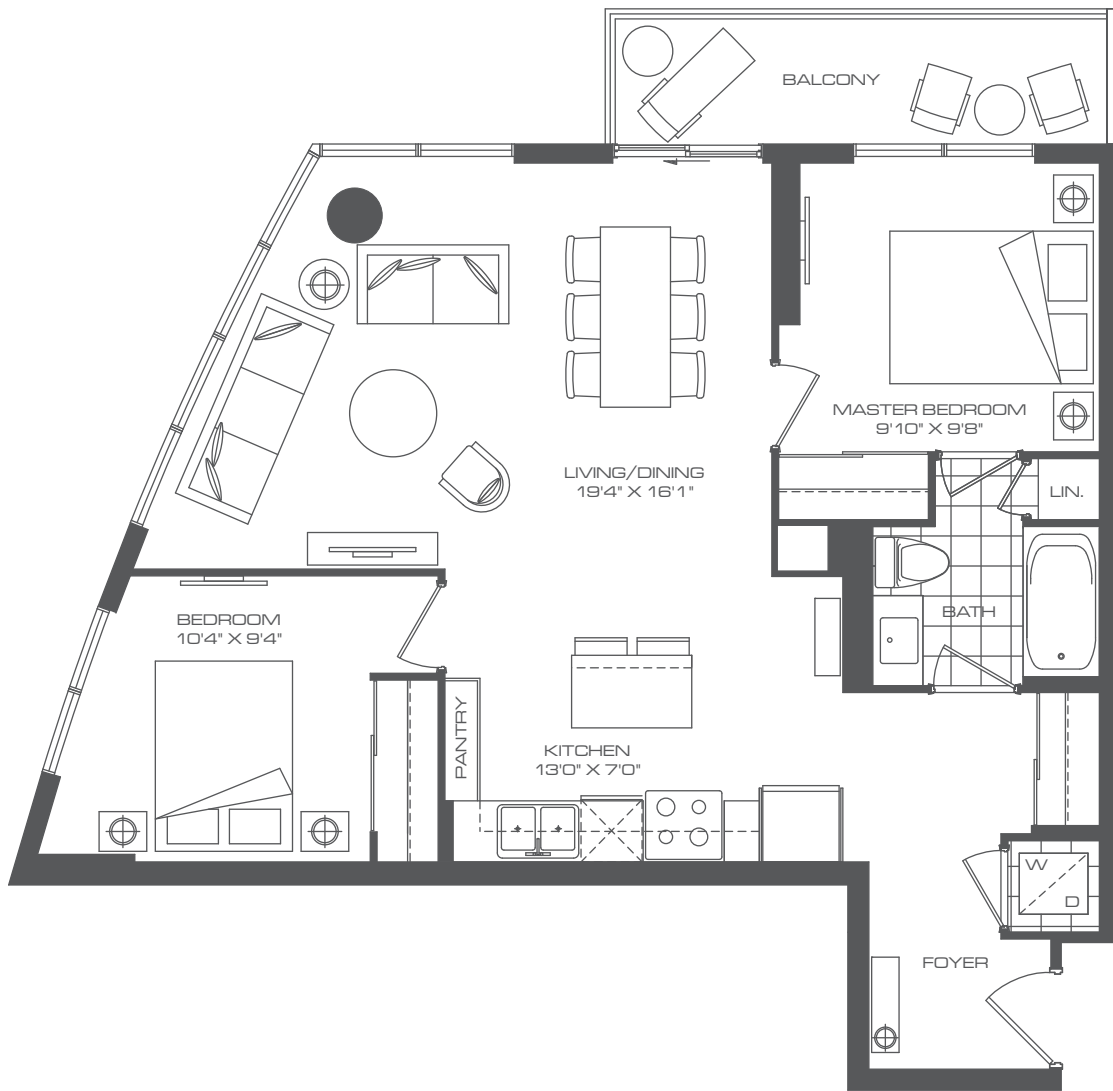

FLOOR 5 - 12

FLOOR 13 - 21

C1

TWO BEDROOM
SUITE: 814 Sq. FT.
BALCONY: 68 Sq. FT.

Sizes and specifications subject to change without notice. E. & O. E.