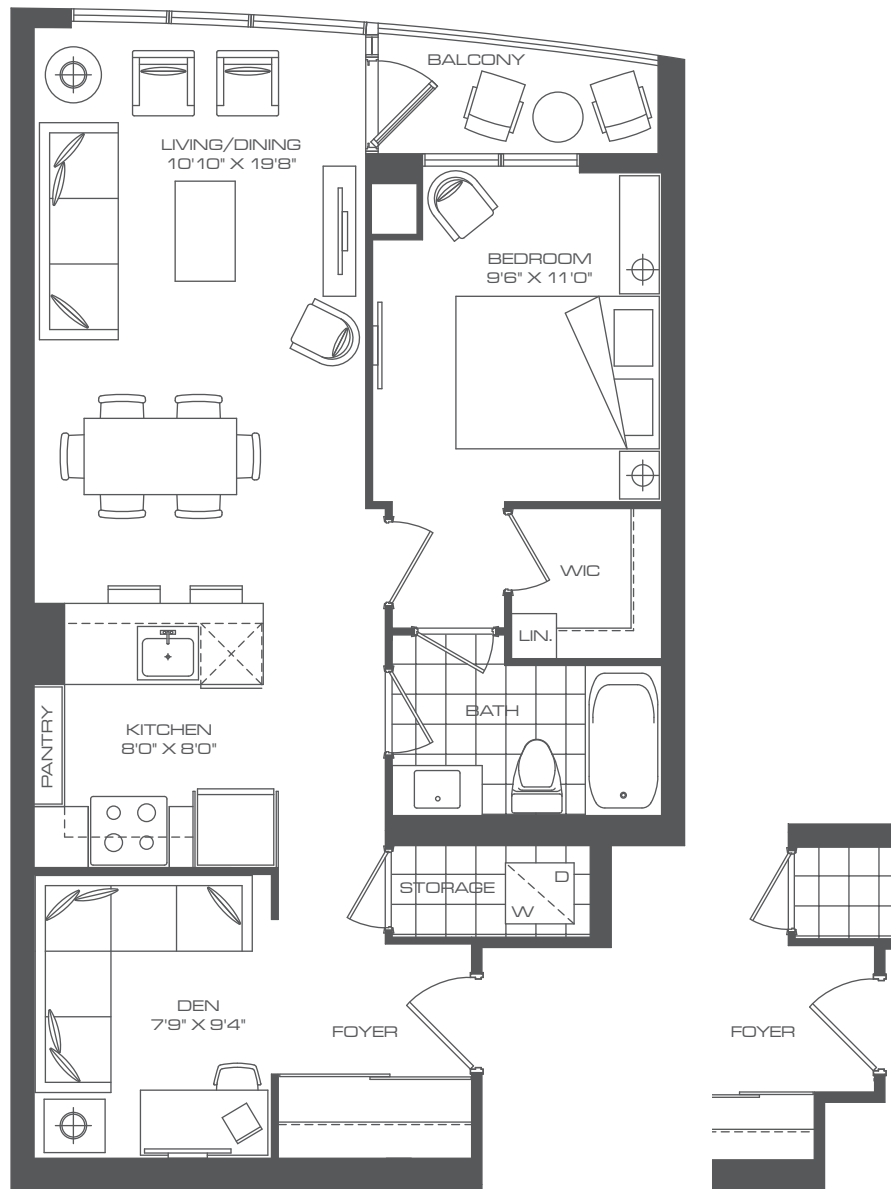

FLOOR 3

FLOOR 5 - 12

FLOOR 13 - 21

B7A (FOYER OPTION ON FLOORS 13 TO 21)

B7

ONE BEDROOM + DEN

SUITE: 728 Sq. FT.

BALCONY: 32 Sq. FT.

SUITE OPTION (B7A FLOOR 13-21): 722 Sq. FT.

Sizes and specifications subject to change without notice. E. & O. E.