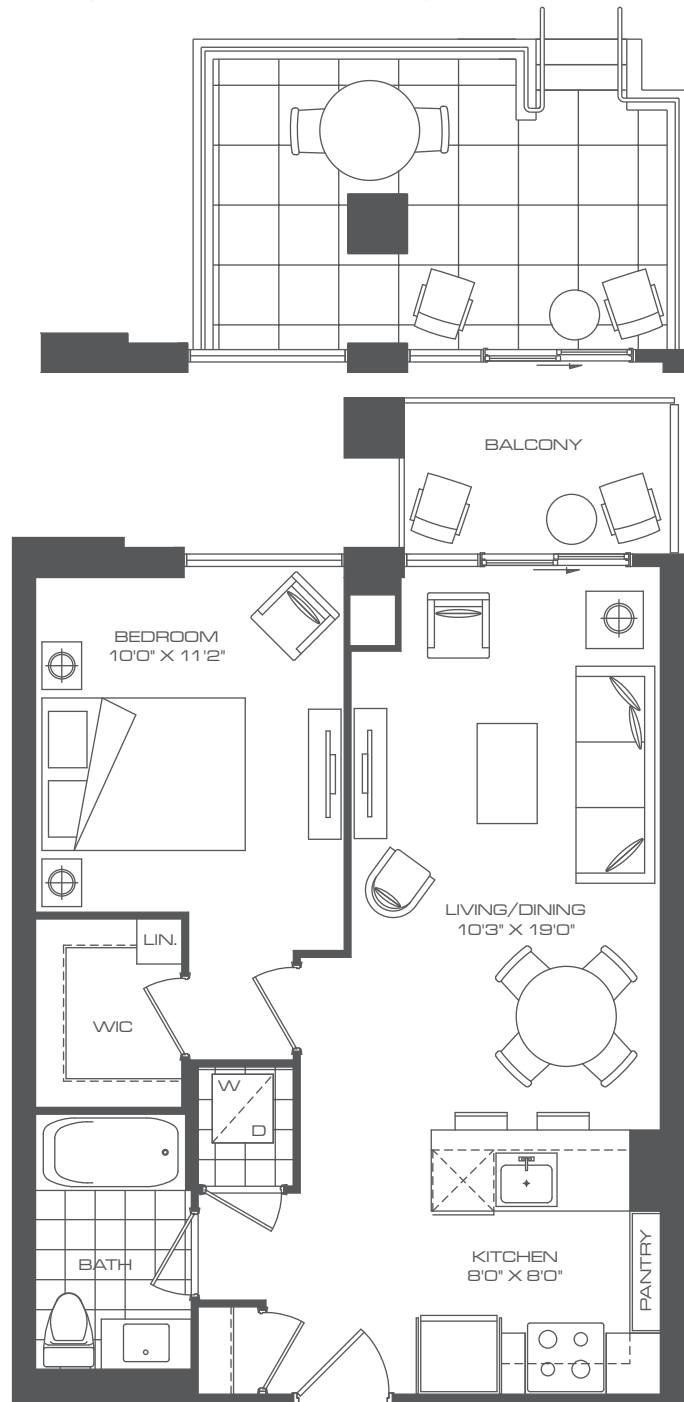

A3A (PATIO OPTION ON GROUND FLOOR)

A3

ONE BEDROOM
SUITE: 605 Sq. FT.
BALCONY: 50 Sq. FT.
PATIO GROUND FLOOR (A3A): 130 Sq. FT.

Sizes and specifications subject to change without notice. E. & O. E.