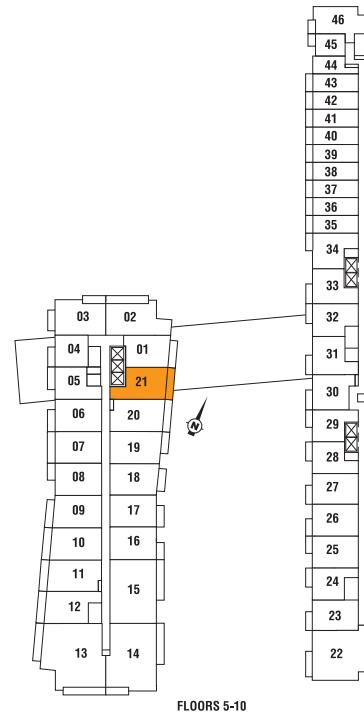

1 BEDROOM

P-037 745 SQ.FT.

SUITE AREA: 745 SQ.FT. • BALCONY AREA: 110 SQ.FT.*
TOTAL AREA: 855 SQ.FT.

FLOORS 5-10

LAKE ONTARIO

PIER 27
RESIDENCES ON THE LAKE