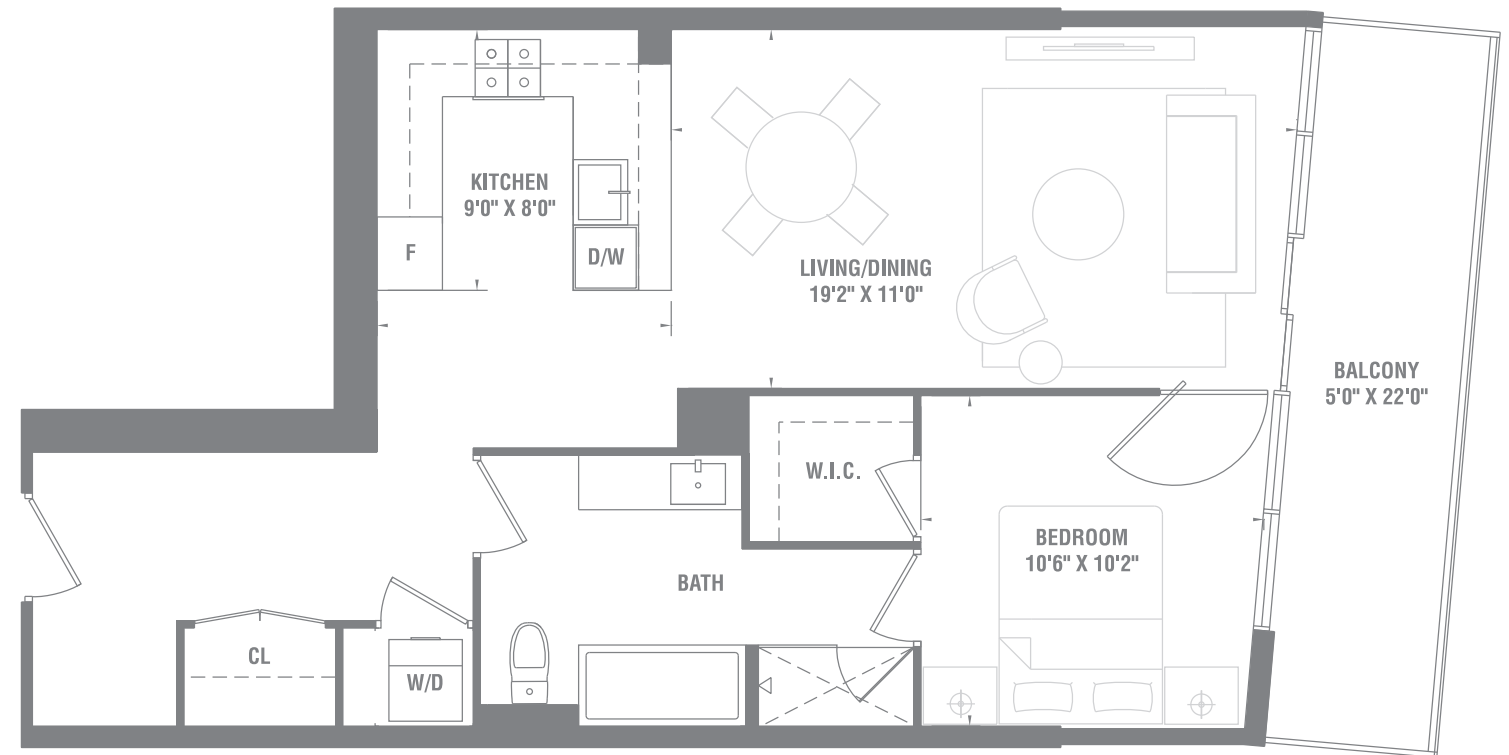

1 BEDROOM

P-037 745 SQ.FT.

SUITE AREA: 745 SQ.FT. • BALCONY AREA: 110 SQ.FT.*
TOTAL AREA: 855 SQ.FT.

FLOORS 5-10

LAKE ONTARIO

PIER 27
RESIDENCES ON THE LAKE