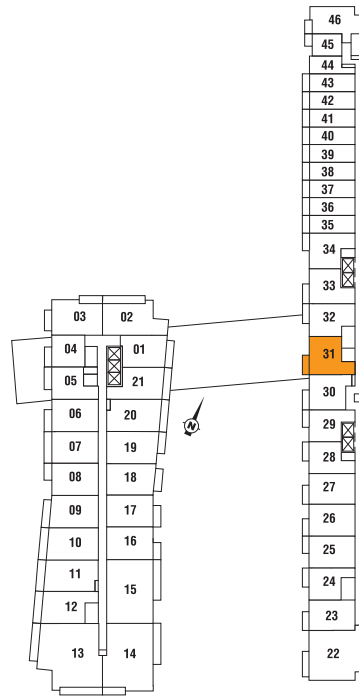

# 1 BEDROOM

**P-036** 667 SQ.FT.

SUITE AREA: 667 SQ.FT. • BALCONY AREA: 70 SQ.FT.\*  
TOTAL AREA: 737 SQ.FT.

FLOORS 3-4

LAKE ONTARIO

FLOORS 5-10

LAKE ONTARIO

**PIER 27**

RESIDENCES ON THE LAKE