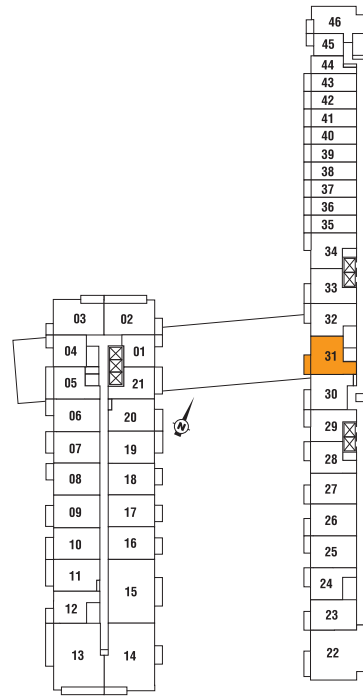

# 1 BEDROOM

**P-036** 667 SQ.FT.

SUITE AREA: 667 SQ.FT. • BALCONY AREA: 70 SQ.FT.\*  
TOTAL AREA: 737 SQ.FT.

FLOORS 3-4

LAKE ONTARIO

FLOORS 5-10

LAKE ONTARIO

**PIER 27**