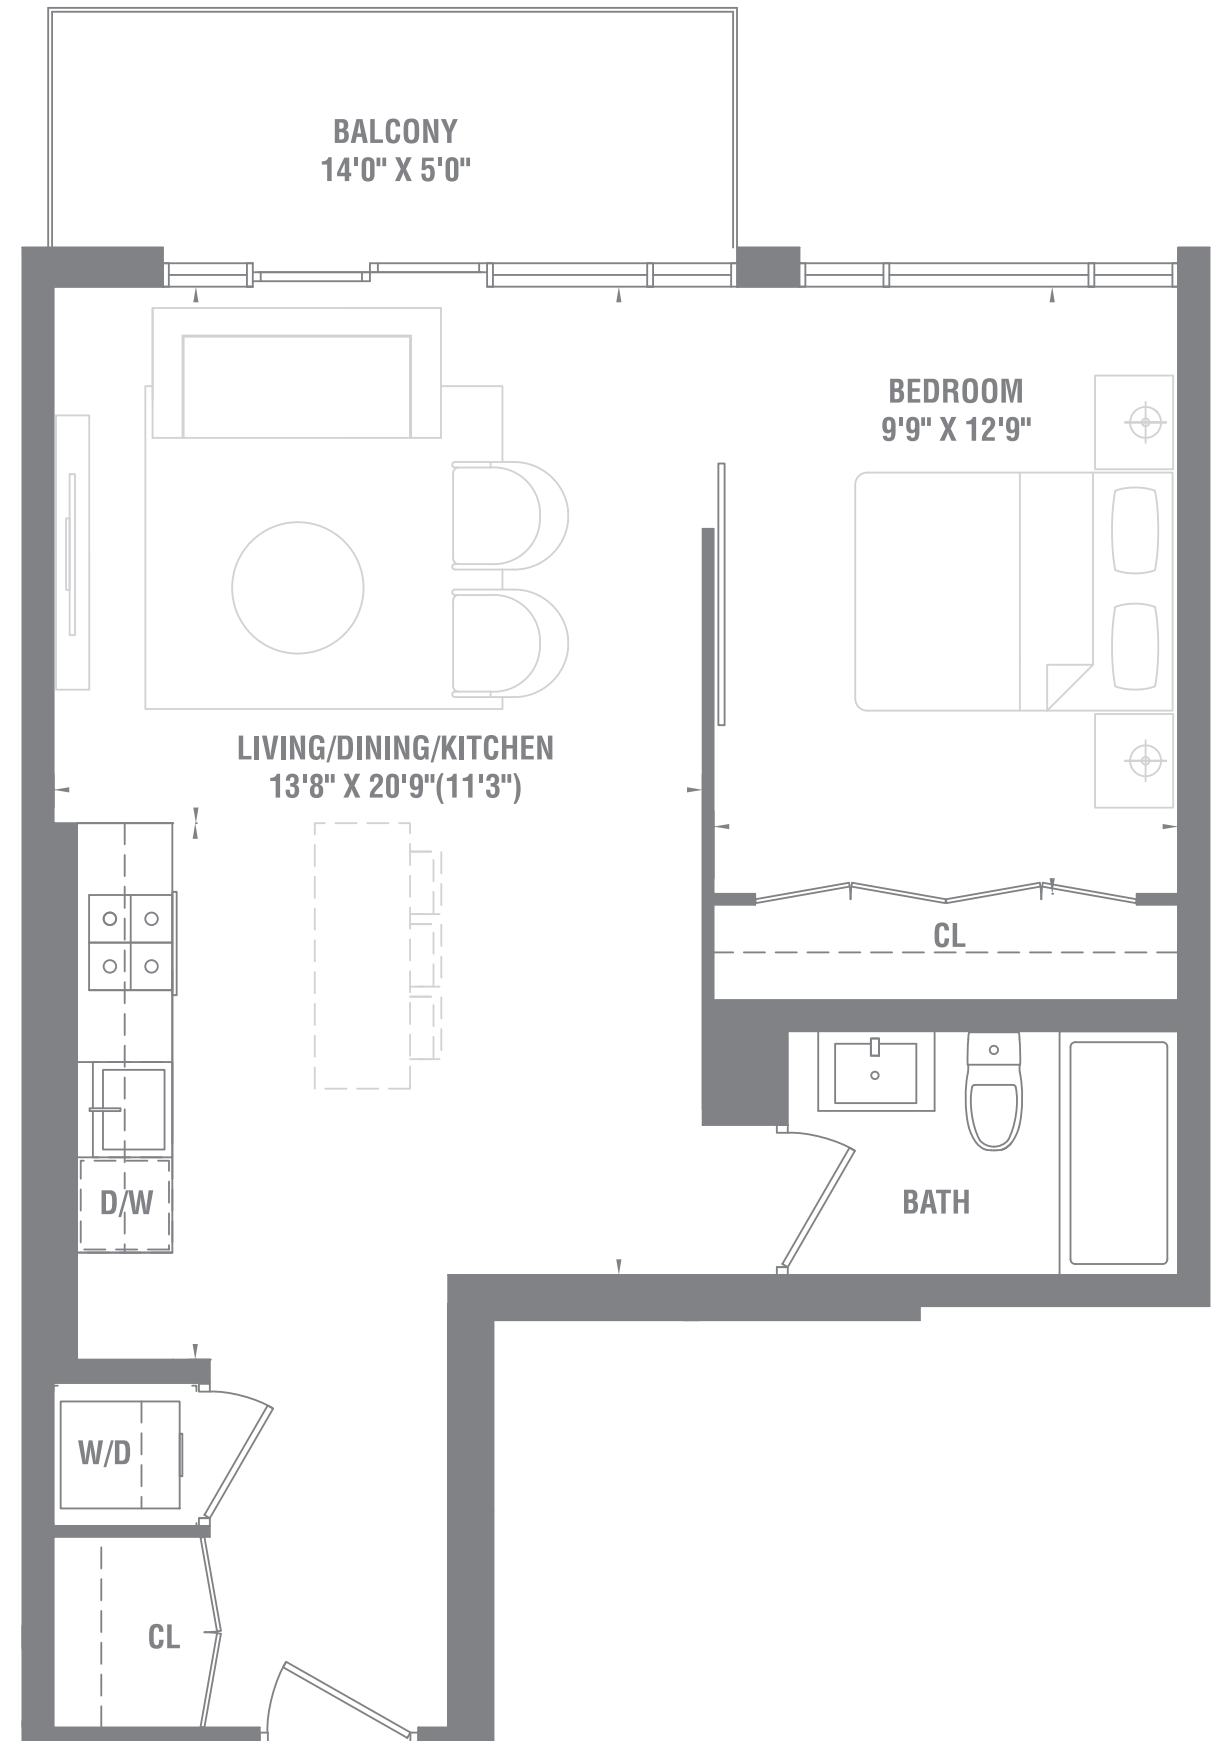

# 1 BEDROOM

**P-036** 667 SQ.FT.

SUITE AREA: 667 SQ.FT. • BALCONY AREA: 70 SQ.FT.\*  
TOTAL AREA: 737 SQ.FT.

FLOORS 3-4

LAKE ONTARIO

FLOORS 5-10

LAKE ONTARIO

**PIER 27**

RESIDENCES ON THE LAKE