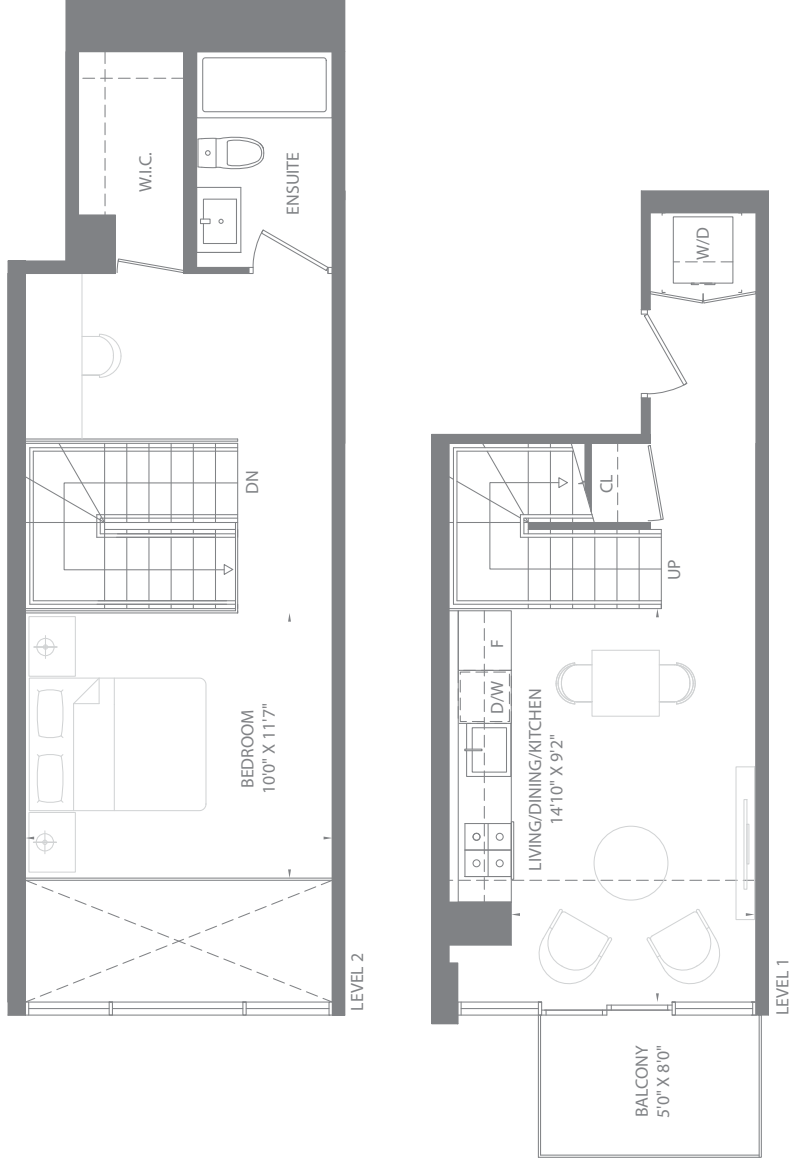

1 BEDROOM

L-052 691sq.ft.

SUITE AREA: 691 SQ.FT. • BALCONY AREA: 40 SQ.FT.*
 TOTAL AREA: 731 SQ.FT.

Materials, specifications and floor plans are subject to change without notice. All floor plans are approximate dimensions. Actual usable floor space may vary from the stated floor area. E.&O.E.