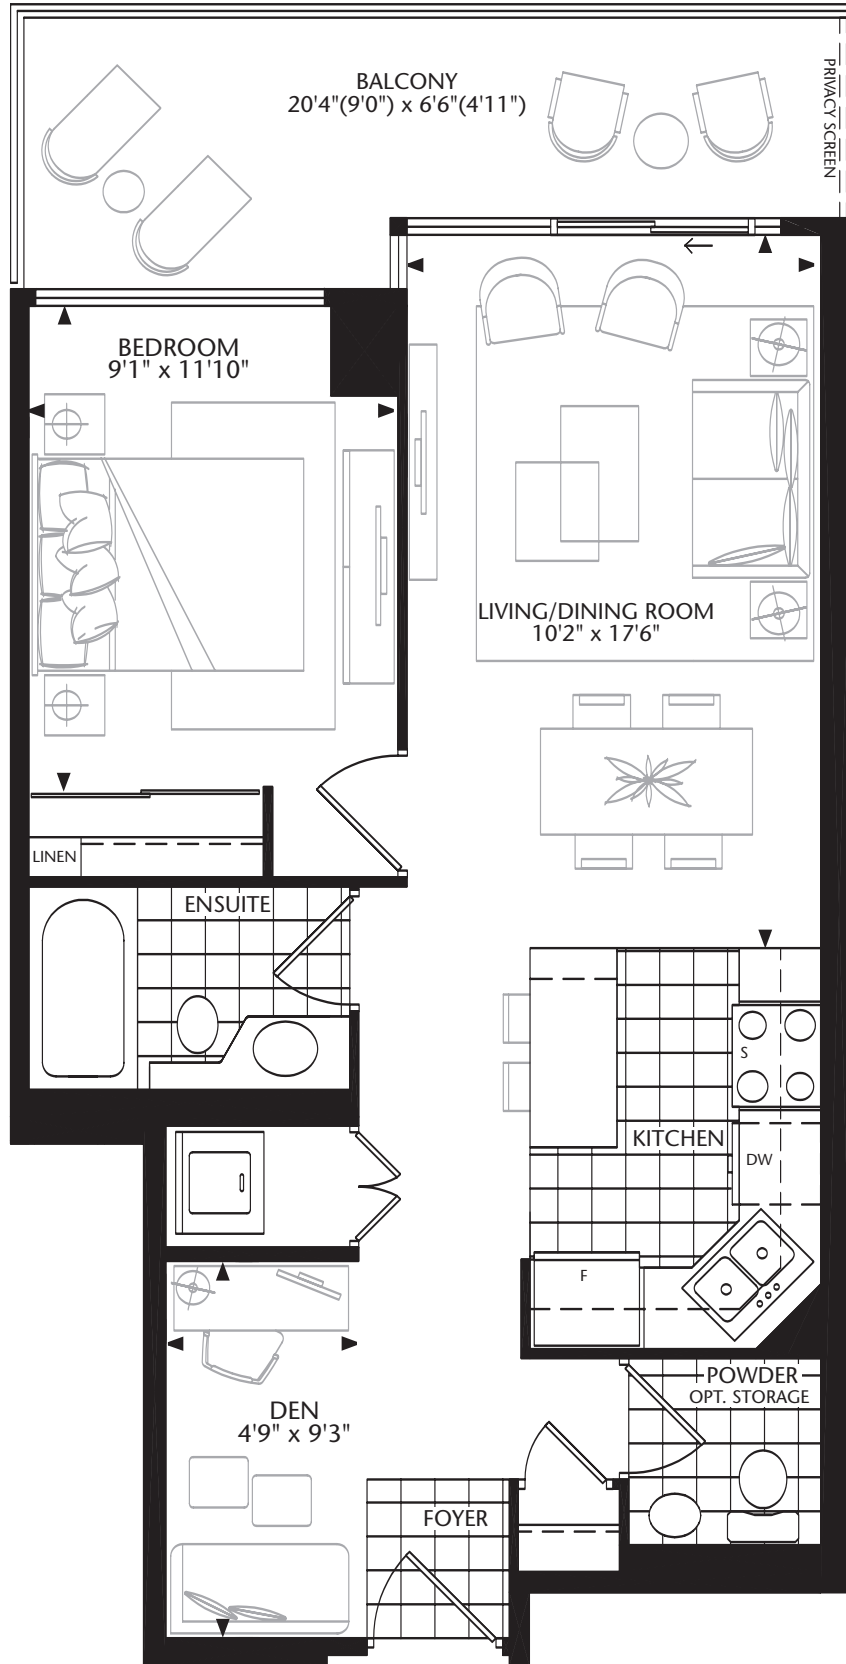

T TOWER

TOWER 9

One Bedroom + Den | 648 sq. ft.

Plans and specifications are approximate and are subject to change without notice. Actual usable floor space may vary from the stated floor area. E.&O.E.