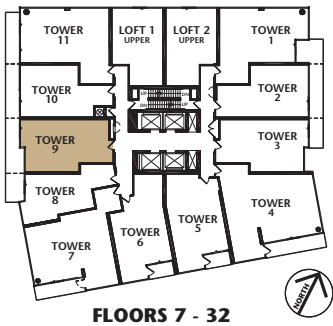

T TOWER

TOWER 9

One Bedroom + Den | 648 sq. ft.

Plans and specifications are approximate and are subject to change without notice. Actual usable floor space may vary from the stated floor area. E.&O.E.