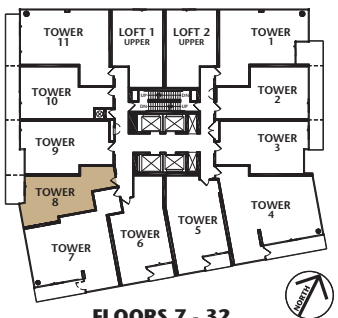

T
TOWER

TOWER 8

One Bedroom | 532 sq. ft.

condominiums & lofts
ONYX

Plans and specifications are approximate and are subject to change without notice. Actual usable floor space may vary from the stated floor area. E.&O.E.