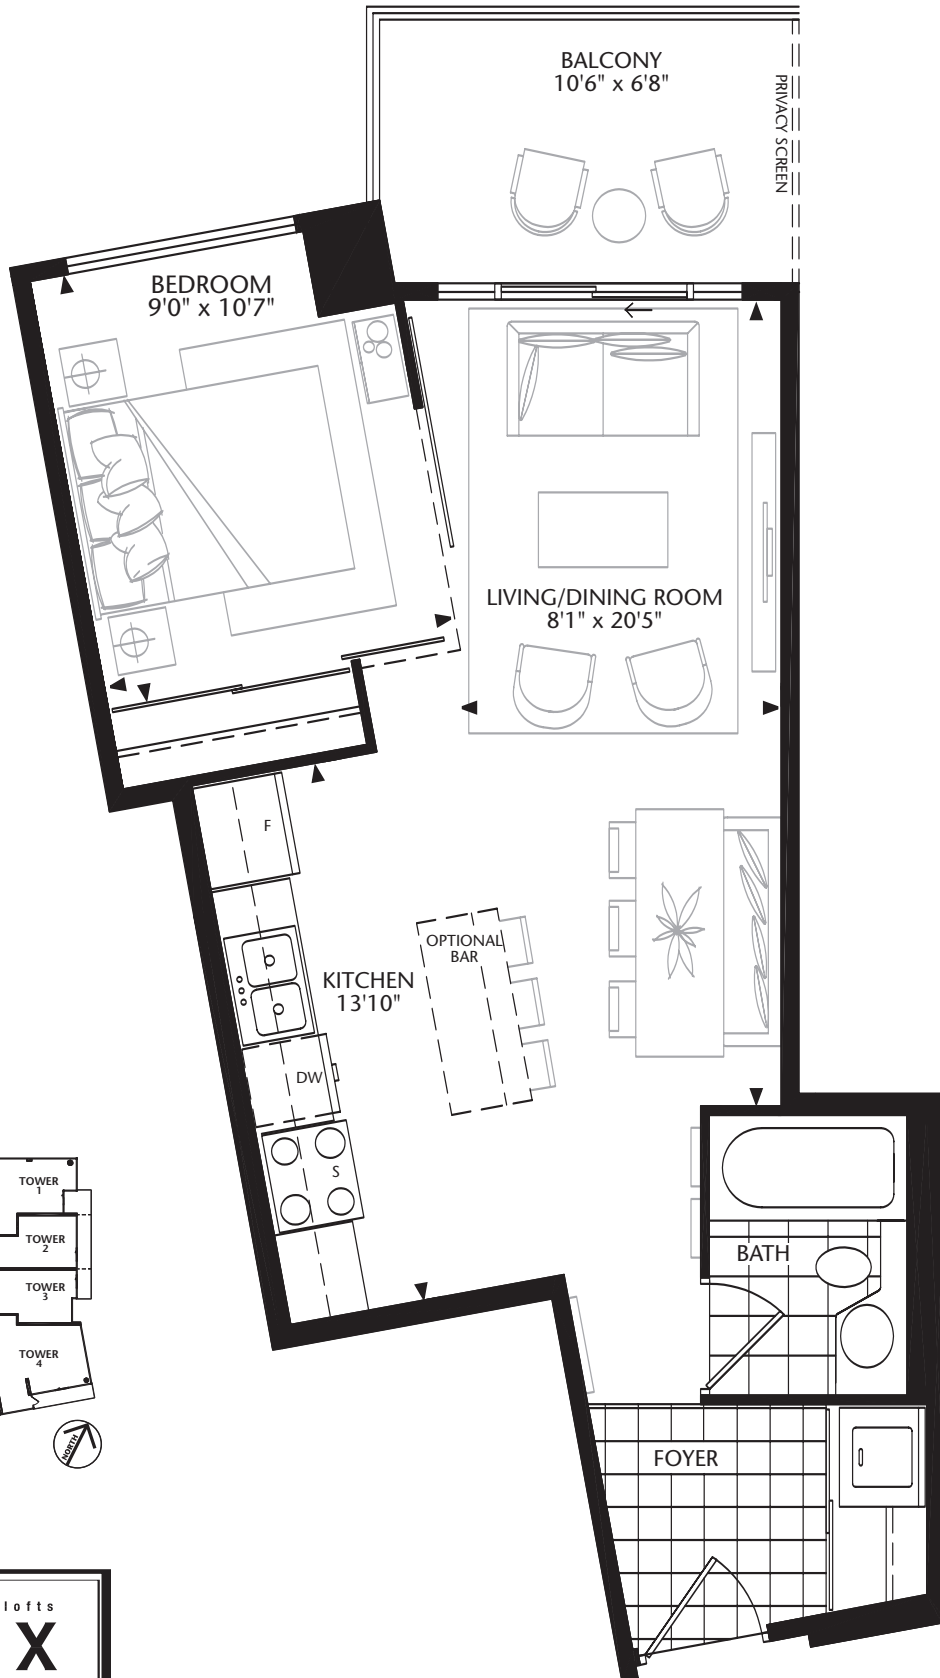

T
TOWER

TOWER 8

One Bedroom | 532 sq. ft.

condominiums & lofts
ONYX

Plans and specifications are approximate and are subject to change without notice. Actual usable floor space may vary from the stated floor area. E.&O.E.