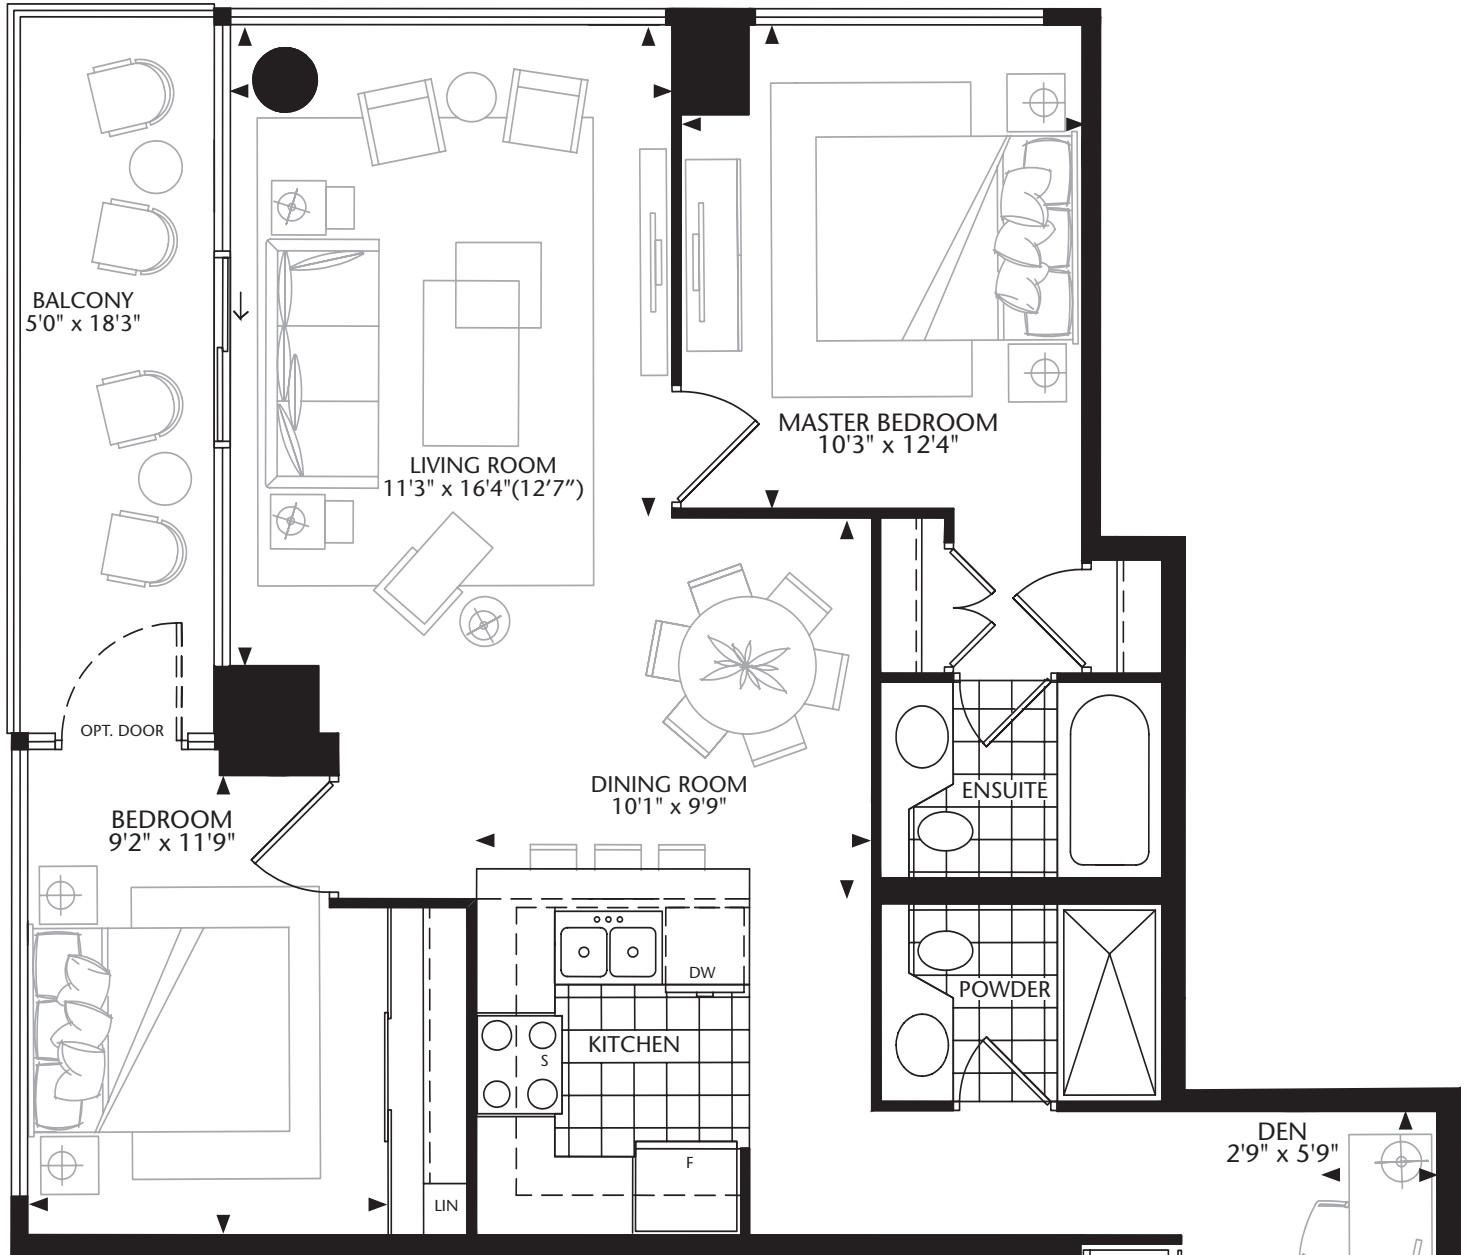

T TOWER

TOWER 7

Two Bedroom + Den | 913 sq. ft.

FLOORS 7 - 32

condominiums & lofts
ONYX