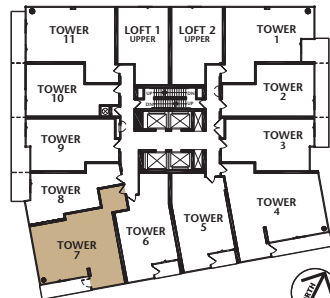

T TOWER

TOWER 7

Two Bedroom + Den | 913 sq. ft.

FLOORS 7 - 32

condominiums & lofts
ONYX