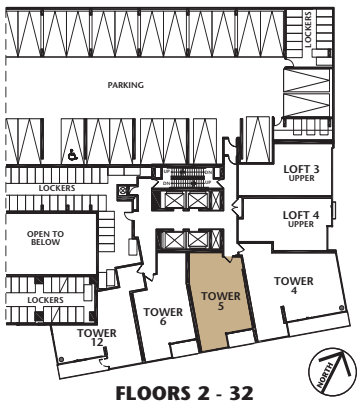

T TOWER

TOWER 5

One Bedroom + Den | 718 sq. ft.

FLOORS 2 - 32