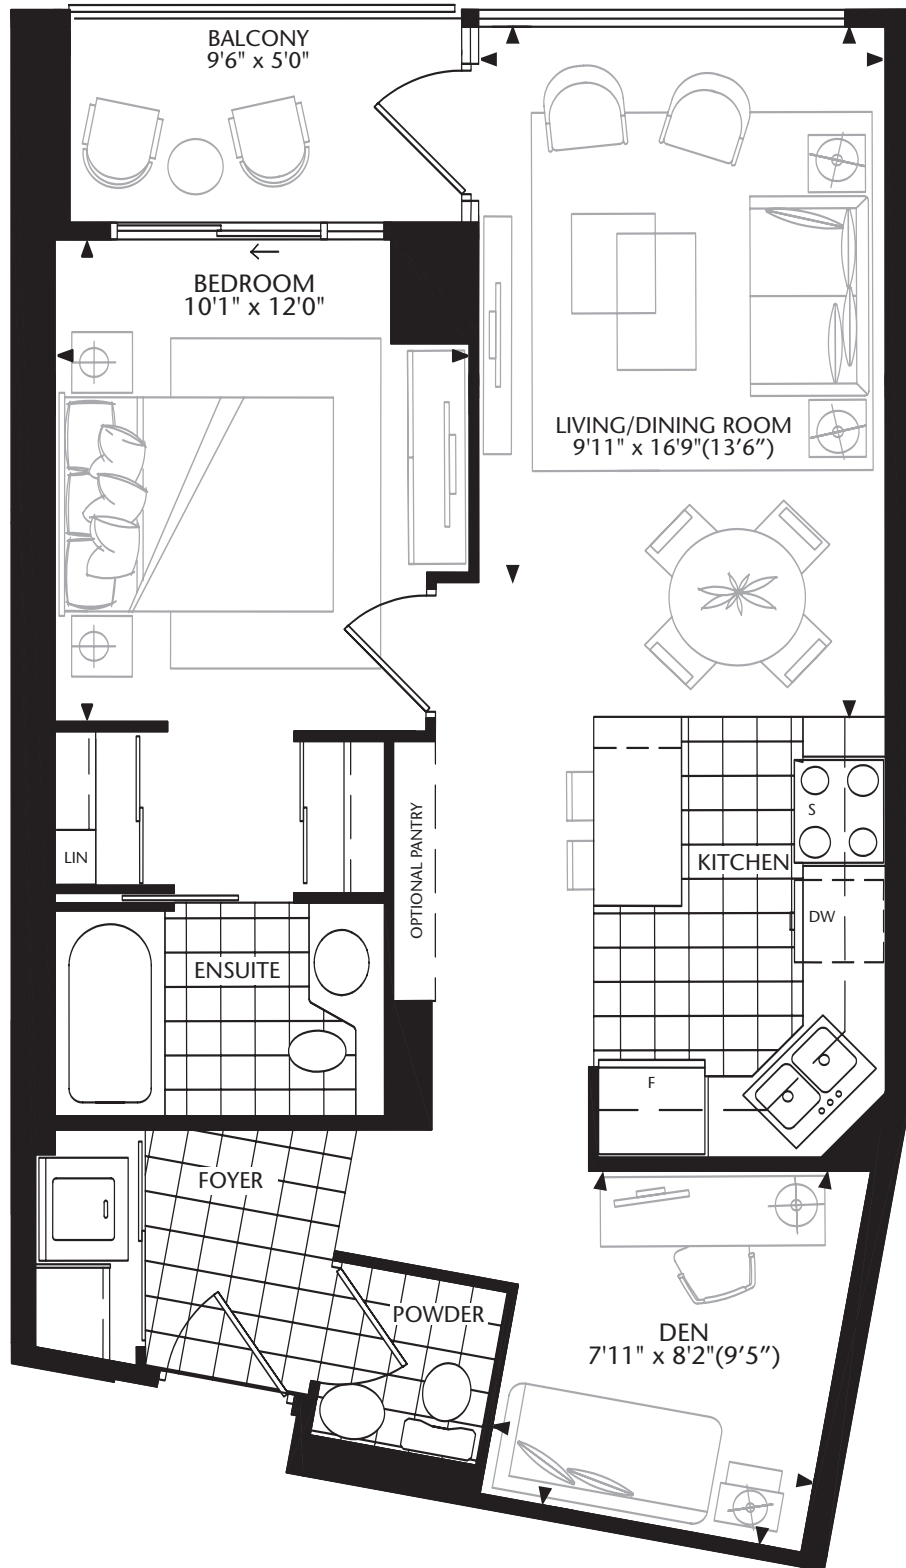

T TOWER

TOWER 5

One Bedroom + Den | 718 sq. ft.

FLOORS 2 - 32