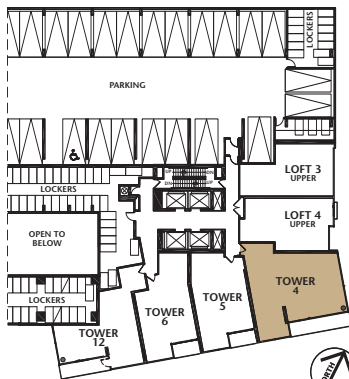

T TOWER

TOWER 4

Two Bedroom + Den | 1032 sq. ft.

FLOORS 2 - 32

Plans and specifications are approximate and are subject to change without notice. Actual usable floor space may vary from the stated floor area. E.&O.E.