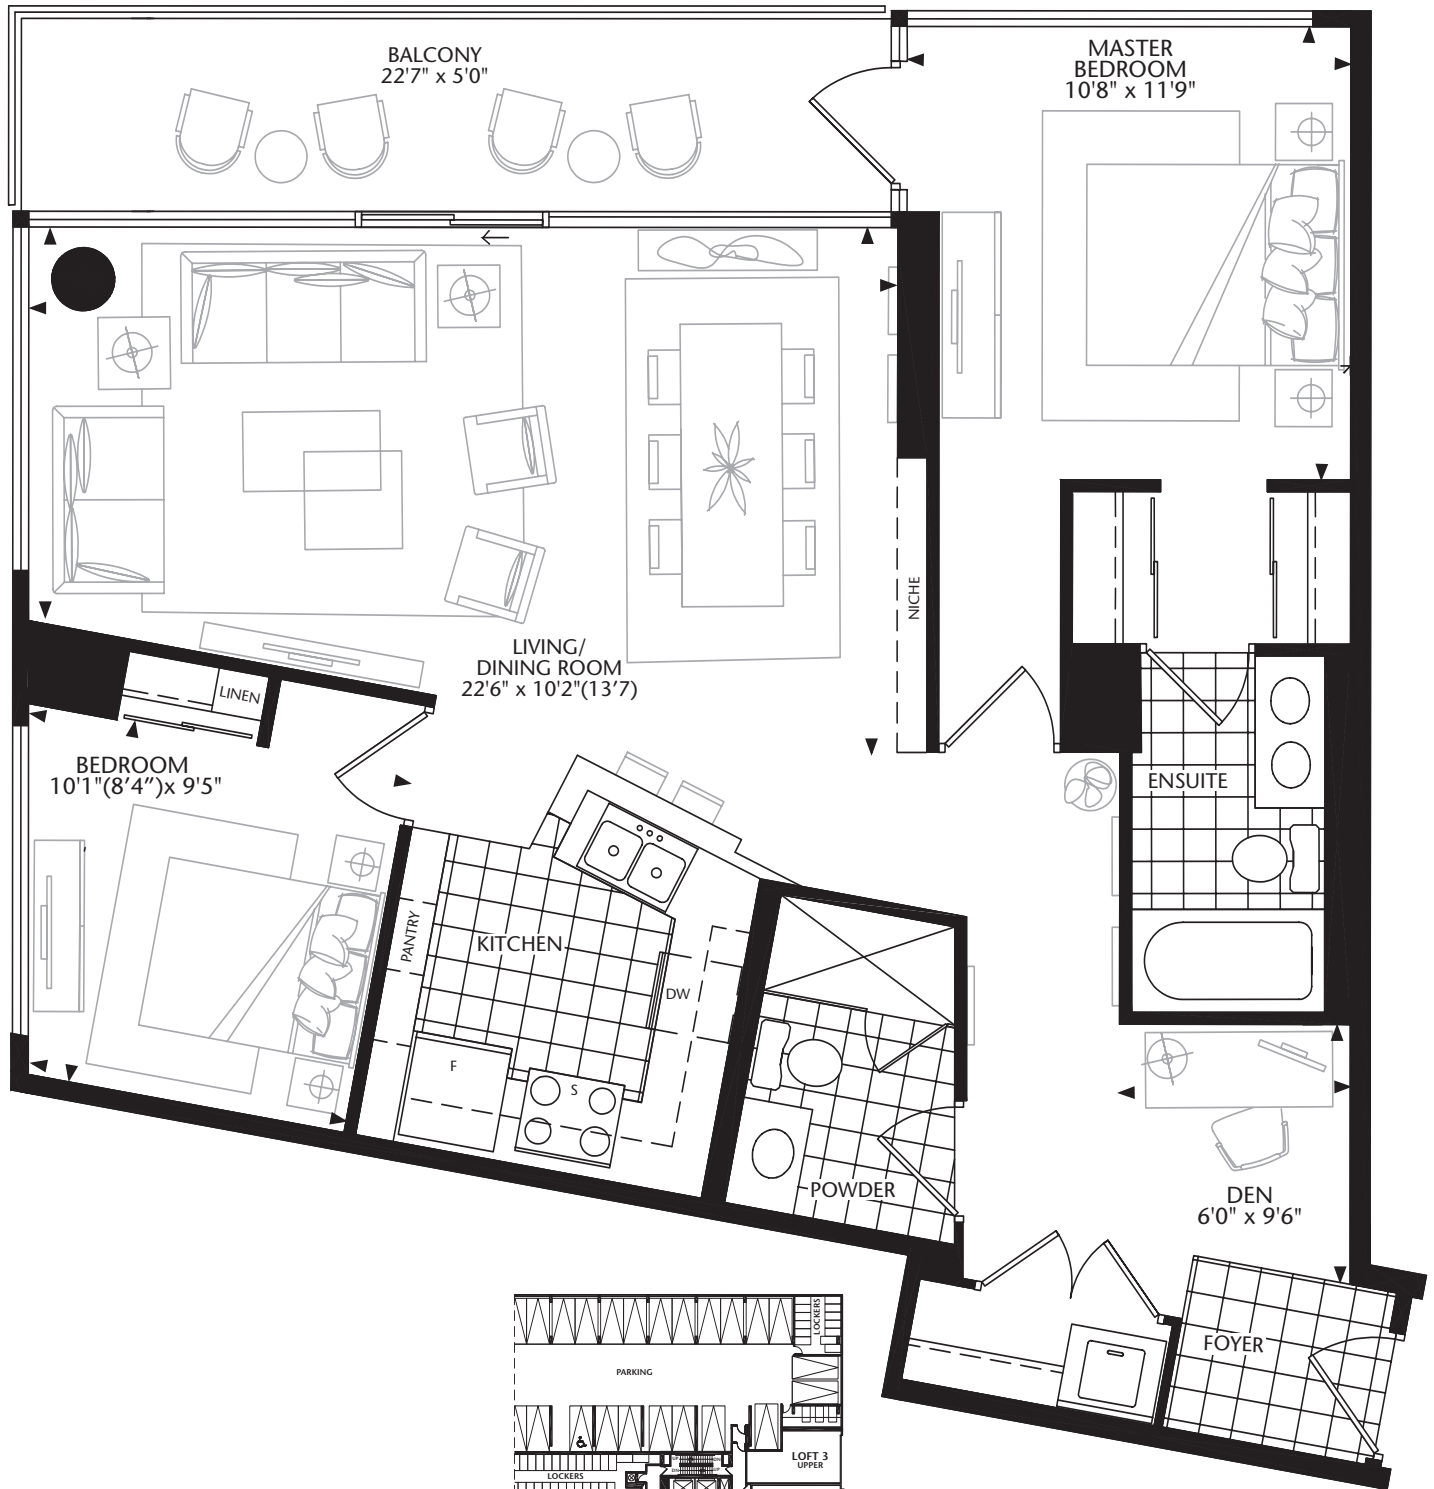

T TOWER

TOWER 4

Two Bedroom + Den | 1032 sq. ft.

FLOORS 2 - 32

Plans and specifications are approximate and are subject to change without notice. Actual usable floor space may vary from the stated floor area. E.&O.E.