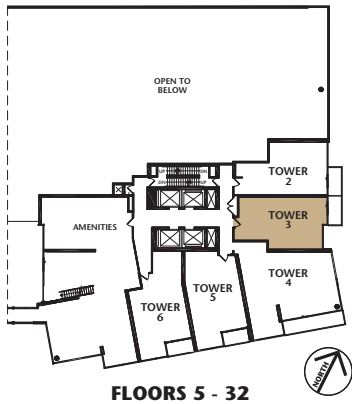

T

TOWER

TOWER 3

One Bedroom + Den | 648 sq. ft.

Plans and specifications are approximate and are subject to change without notice. Actual usable floor space may vary from the stated floor area. E.&O.E.