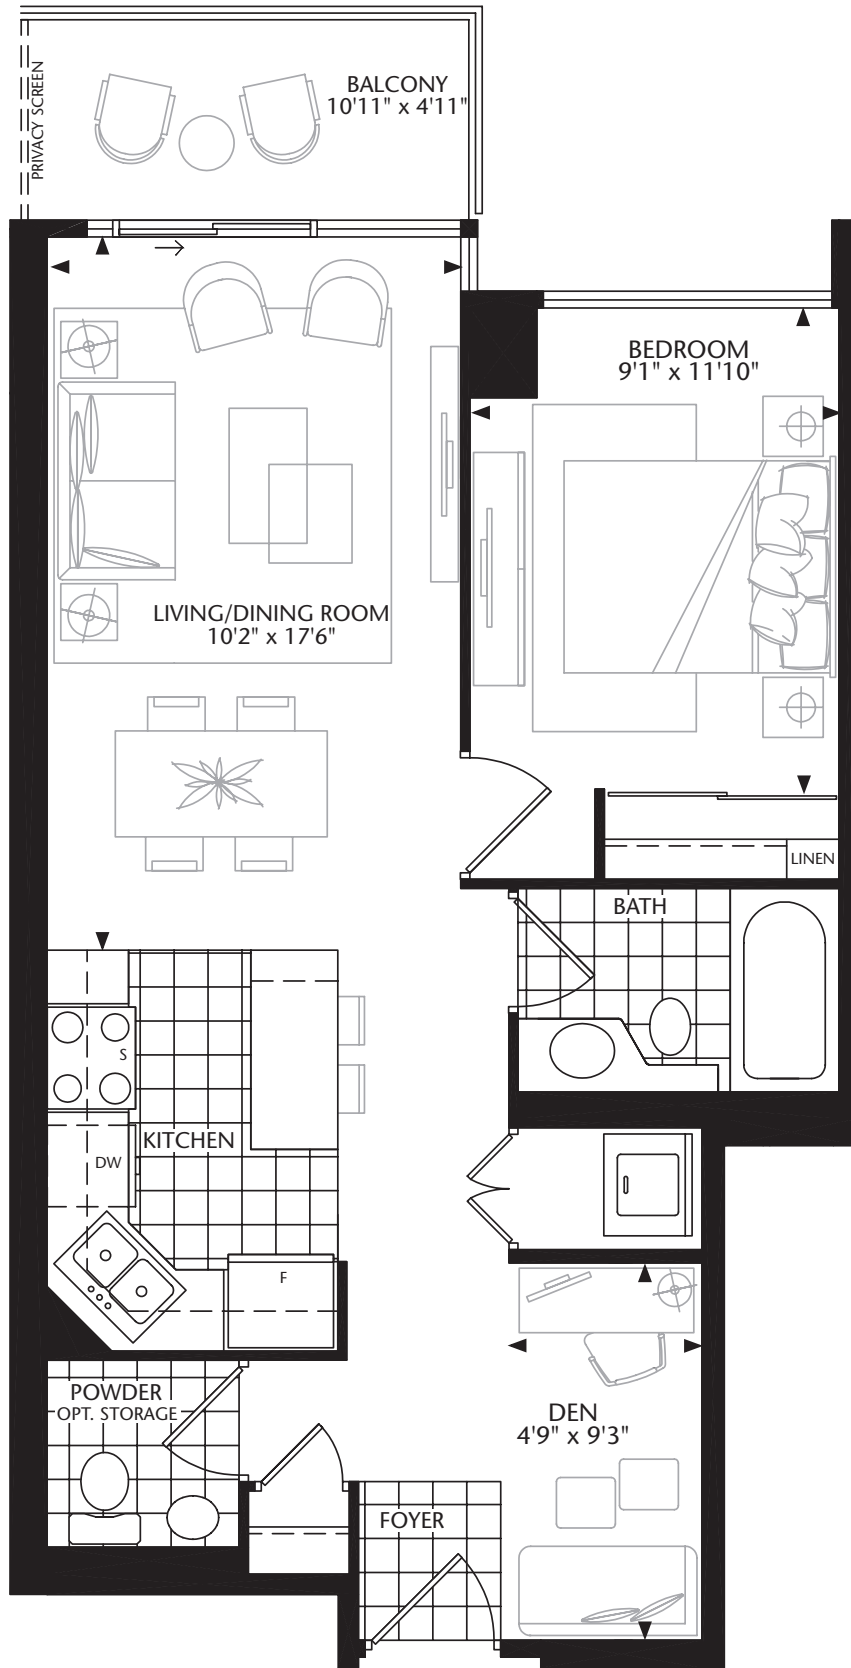

T

TOWER

TOWER 3

One Bedroom + Den | 648 sq. ft.

Plans and specifications are approximate and are subject to change without notice. Actual usable floor space may vary from the stated floor area. E.&O.E.