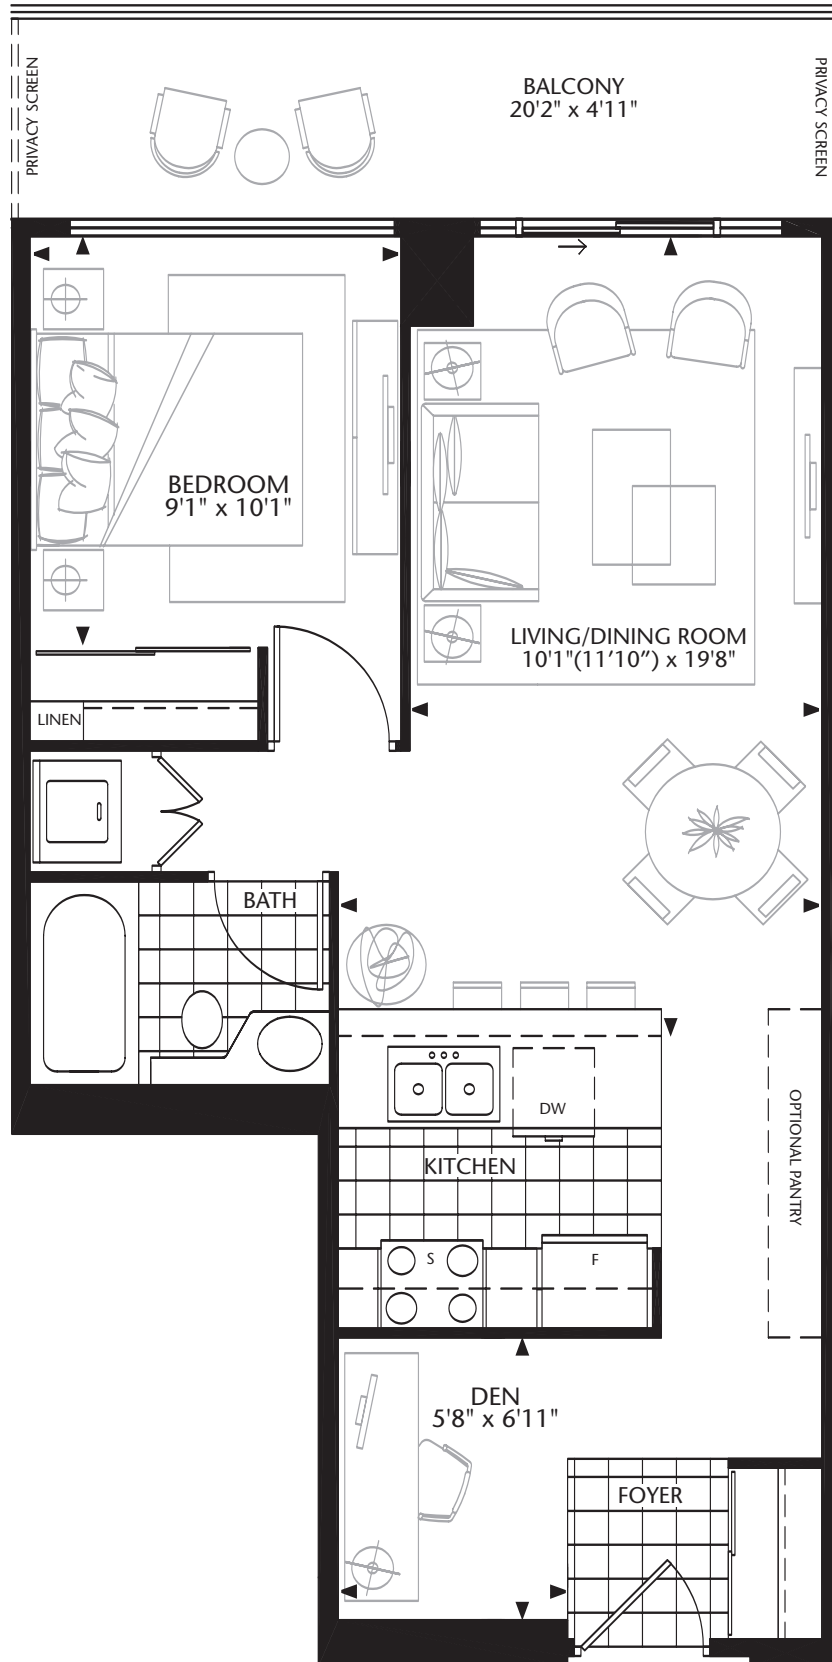

T TOWER

TOWER 2

One Bedroom + Den | 617 sq. ft.

Plans and specifications are approximate and are subject to change without notice. Actual usable floor space may vary from the stated floor area. E.&O.E.