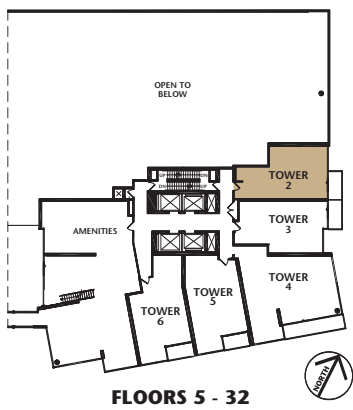

T TOWER

TOWER 2

One Bedroom + Den | 617 sq. ft.

Plans and specifications are approximate and are subject to change without notice. Actual usable floor space may vary from the stated floor area. E.&O.E.