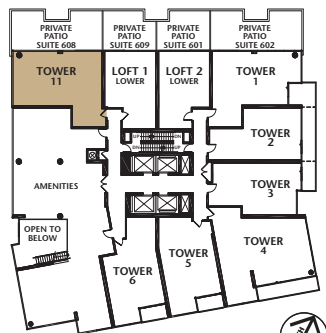

T TOWER

TOWER 11

Two Bedroom | 816 sq. ft.

FLOORS 6 - 32

Plans and specifications are approximate and are subject to change without notice. Actual usable floor space may vary from the stated floor area. E.&O.E.