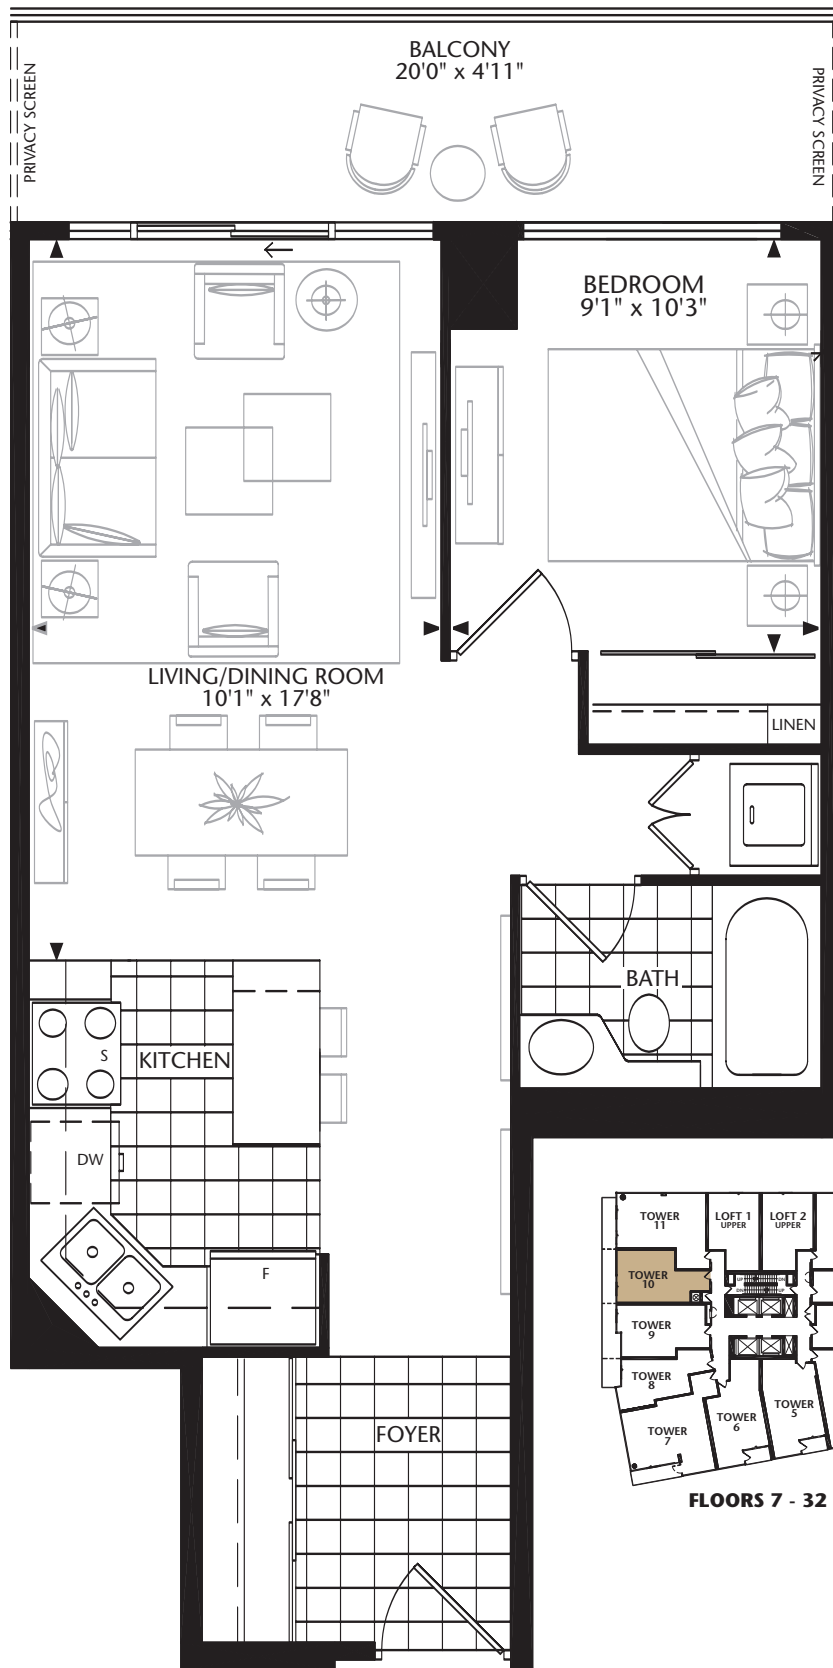

T TOWER

TOWER 10

One Bedroom | 589 sq. ft.

FLOORS 7 - 32

condominiums & lofts
ONYX

Plans and specifications are approximate and are subject to change without notice. Actual usable floor space may vary from the stated floor area. E.&O.E.