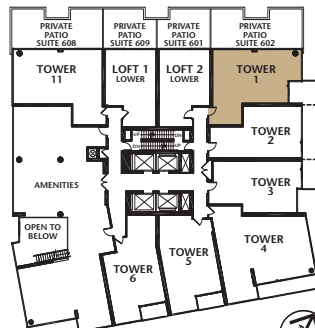

# T TOWER

# TOWER 1

One Bedroom | 774 sq. ft.

PATIO  
14'8"(10'9") x 33'11"  
SUITE 602

FLOORS 6 - 32

Plans and specifications are approximate and are subject to change without notice. Actual usable floor space may vary from the stated floor area. E.&O.E.