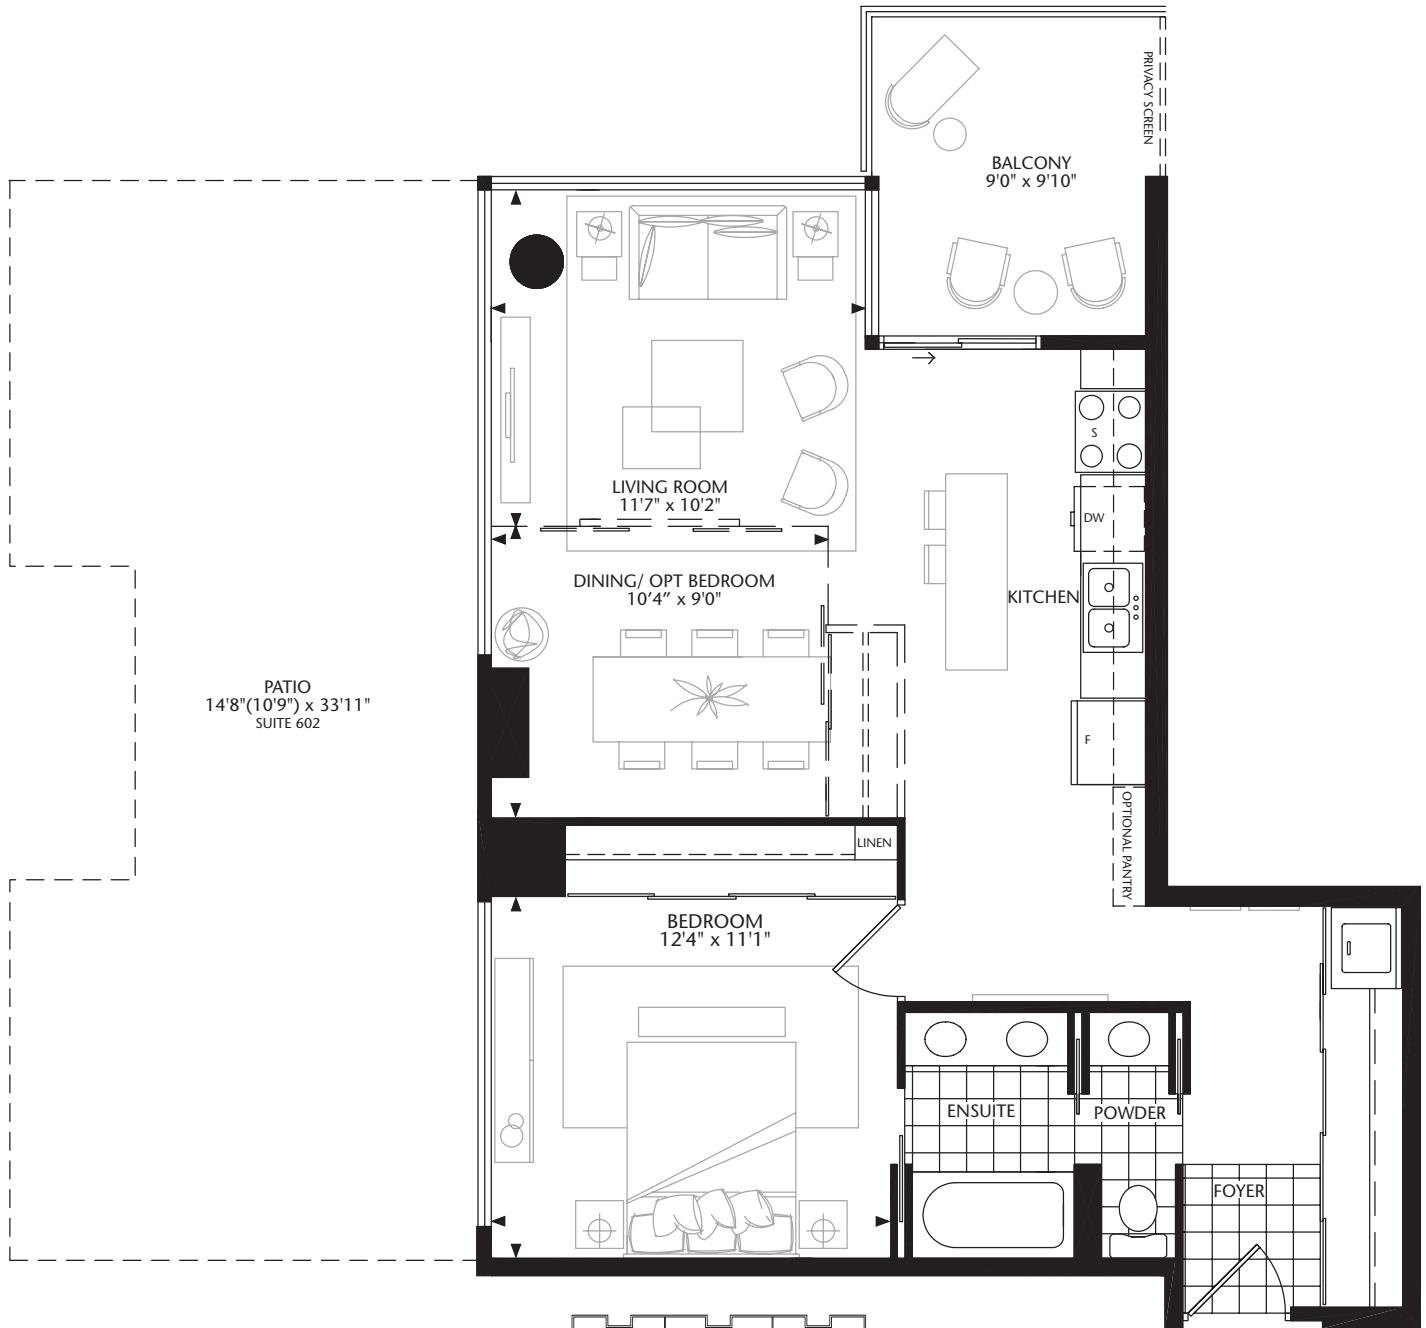

# T TOWER

# TOWER 1

One Bedroom | 774 sq. ft.

PATIO  
14'8"(10'9") x 33'11"  
SUITE 602

FLOORS 6 - 32

Plans and specifications are approximate and are subject to change without notice. Actual usable floor space may vary from the stated floor area. E.&O.E.