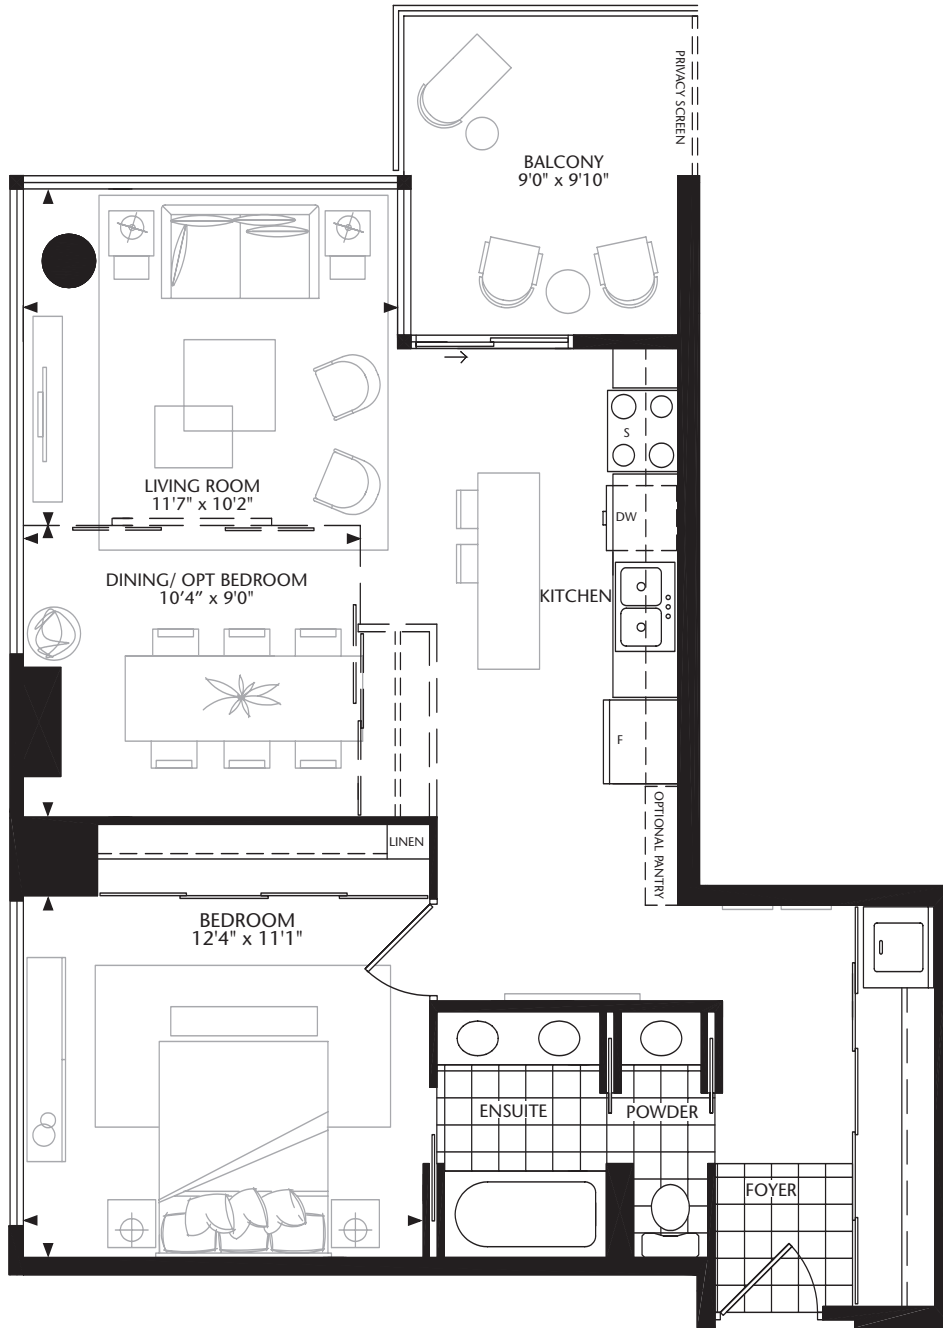

# P

PENTHOUSE

# PH9/TOWER 1

One Bedroom | 774 sq. ft.

FLOORS 33 - 34

condominiums & lofts

# ONYX

Plans and specifications are approximate and are subject to change without notice. Actual usable floor space may vary from the stated floor area. E.&O.E.