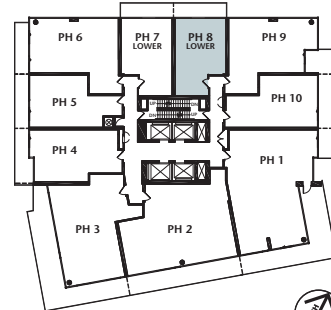

P

PENTHOUSE

PH8/LOFT 2

One Bedroom + Den | 856 sq. ft.

FLOORS 33 - 34

LOWER LEVEL

UPPER LEVEL

condominiums & lofts