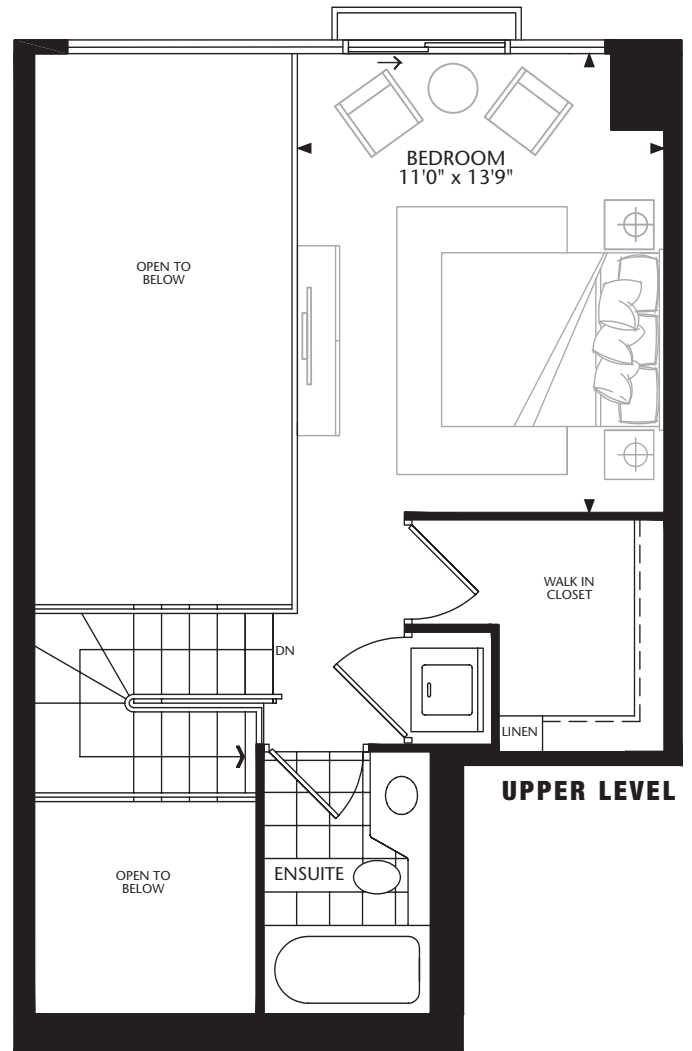

P

PENTHOUSE

PH8/LOFT 2

One Bedroom + Den | 856 sq. ft.

FLOORS 33 - 34

LOWER LEVEL

UPPER LEVEL

condominiums & lofts