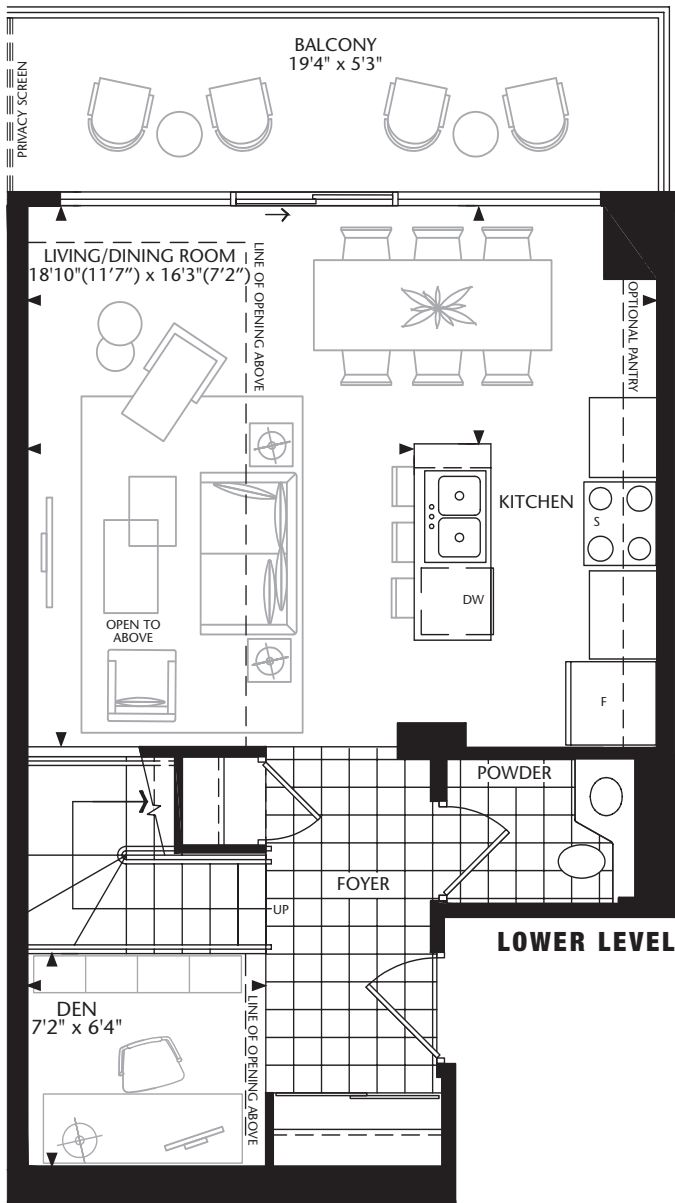

P

PENTHOUSE

PH8/LOFT 2

One Bedroom + Den | 856 sq. ft.

FLOORS 33 - 34

LOWER LEVEL

UPPER LEVEL

condominiums & lofts