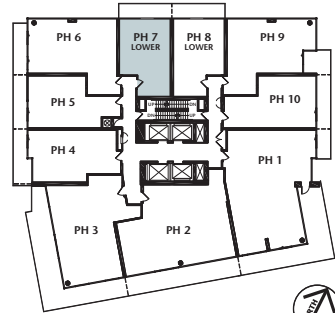

P
PENTHOUSE

PH7/LOFT 1

One Bedroom + Den | 817 sq. ft.

FLOORS 33 - 34

condominiums & lofts

ONYX