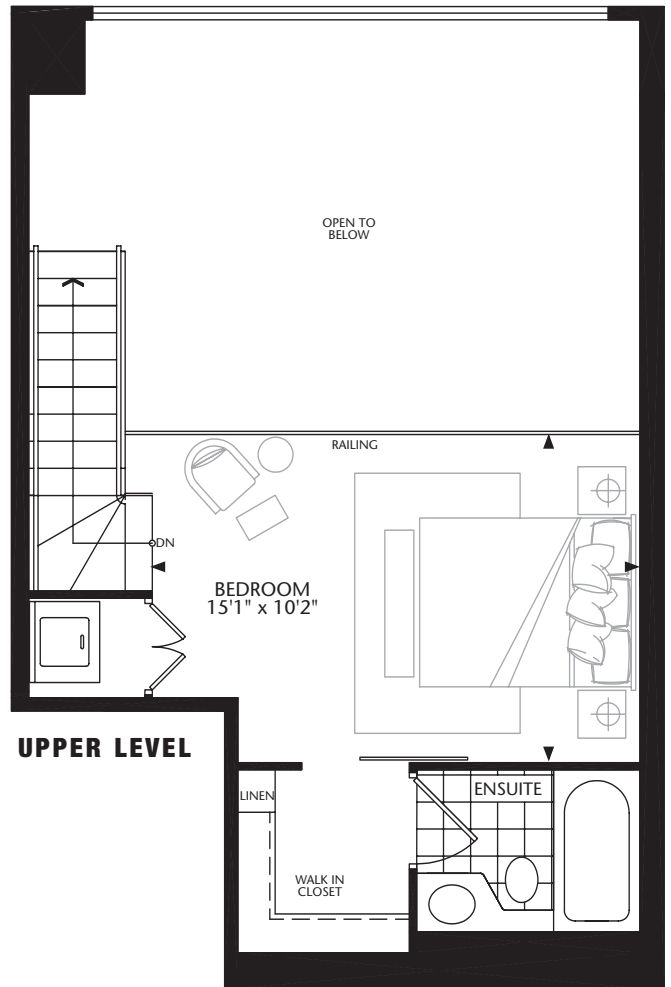

P
PENTHOUSE

PH7/LOFT 1

One Bedroom + Den | 817 sq. ft.

FLOORS 33 - 34

condominiums & lofts

ONYX