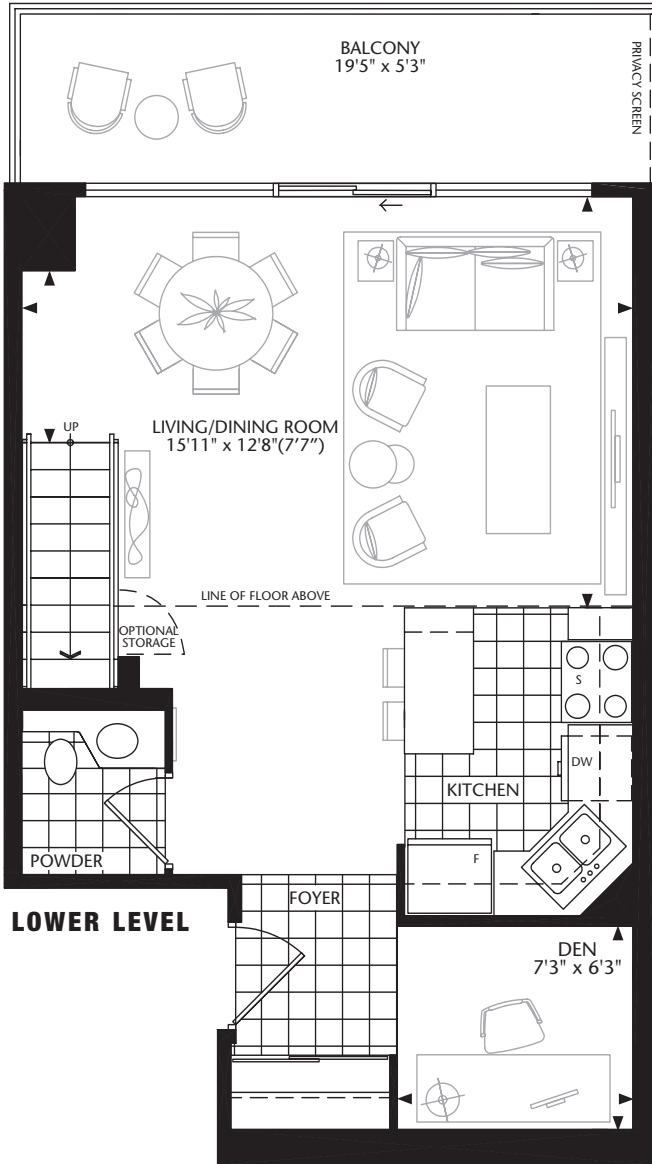

P
PENTHOUSE

PH7/LOFT 1

One Bedroom + Den | 817 sq. ft.

FLOORS 33 - 34

condominiums & lofts

ONYX