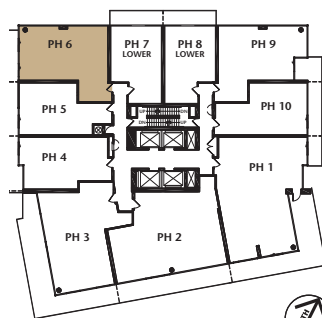

P

PENTHOUSE

PH6/TOWER 11

Two Bedroom | 816 sq. ft.

FLOORS 33 - 34

condominiums & lofts

ONYX

Plans and specifications are approximate and are subject to change without notice. Actual usable floor space may vary from the stated floor area. E.&O.E.