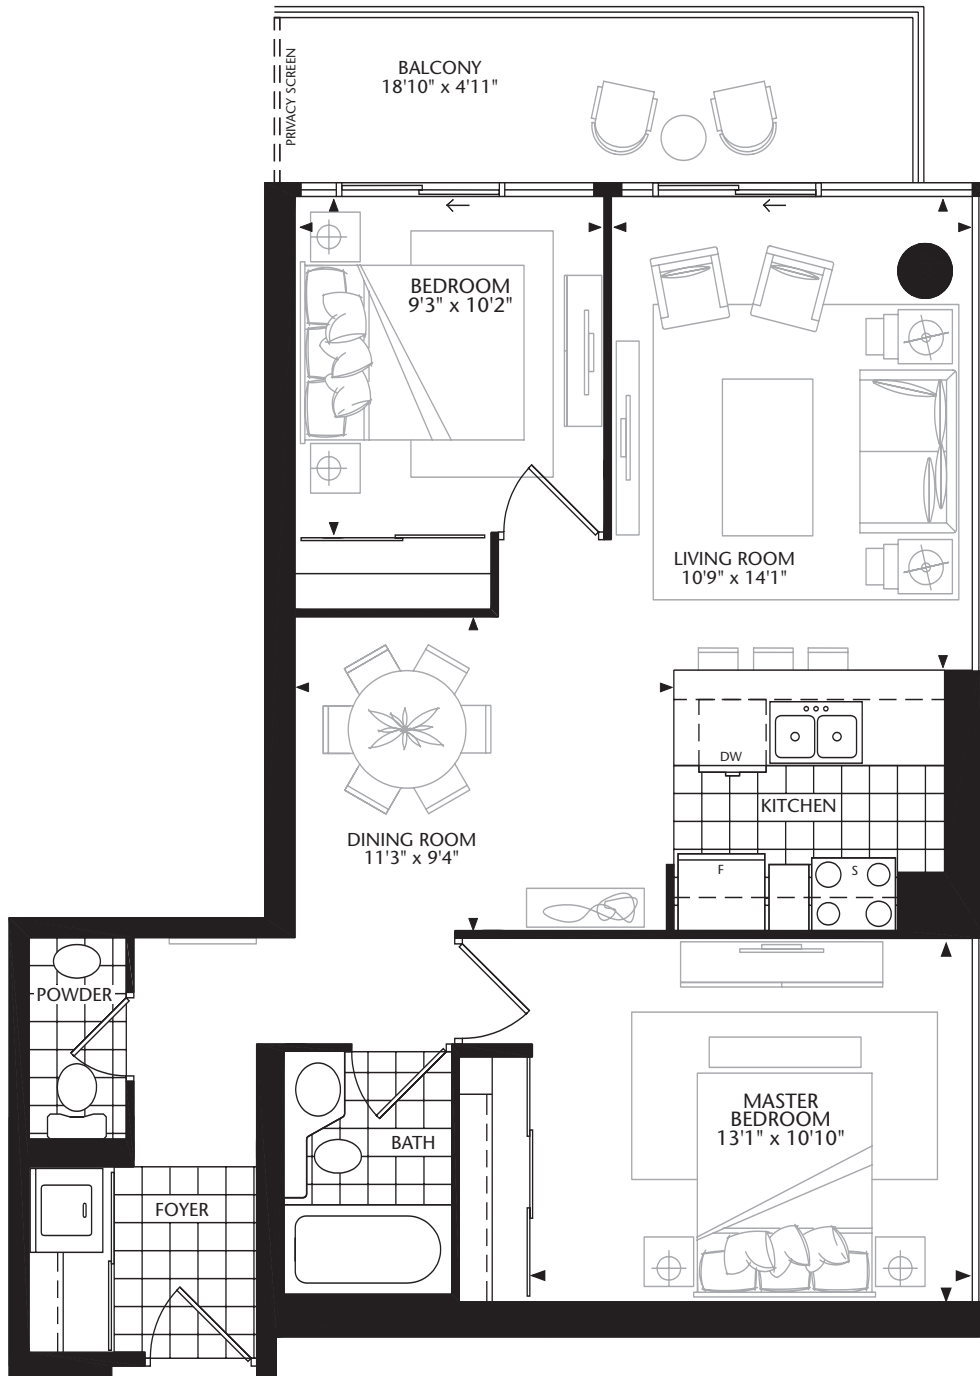

P

PENTHOUSE

PH6/TOWER 11

Two Bedroom | 816 sq. ft.

FLOORS 33 - 34

condominiums & lofts

ONYX

Plans and specifications are approximate and are subject to change without notice. Actual usable floor space may vary from the stated floor area. E.&O.E.