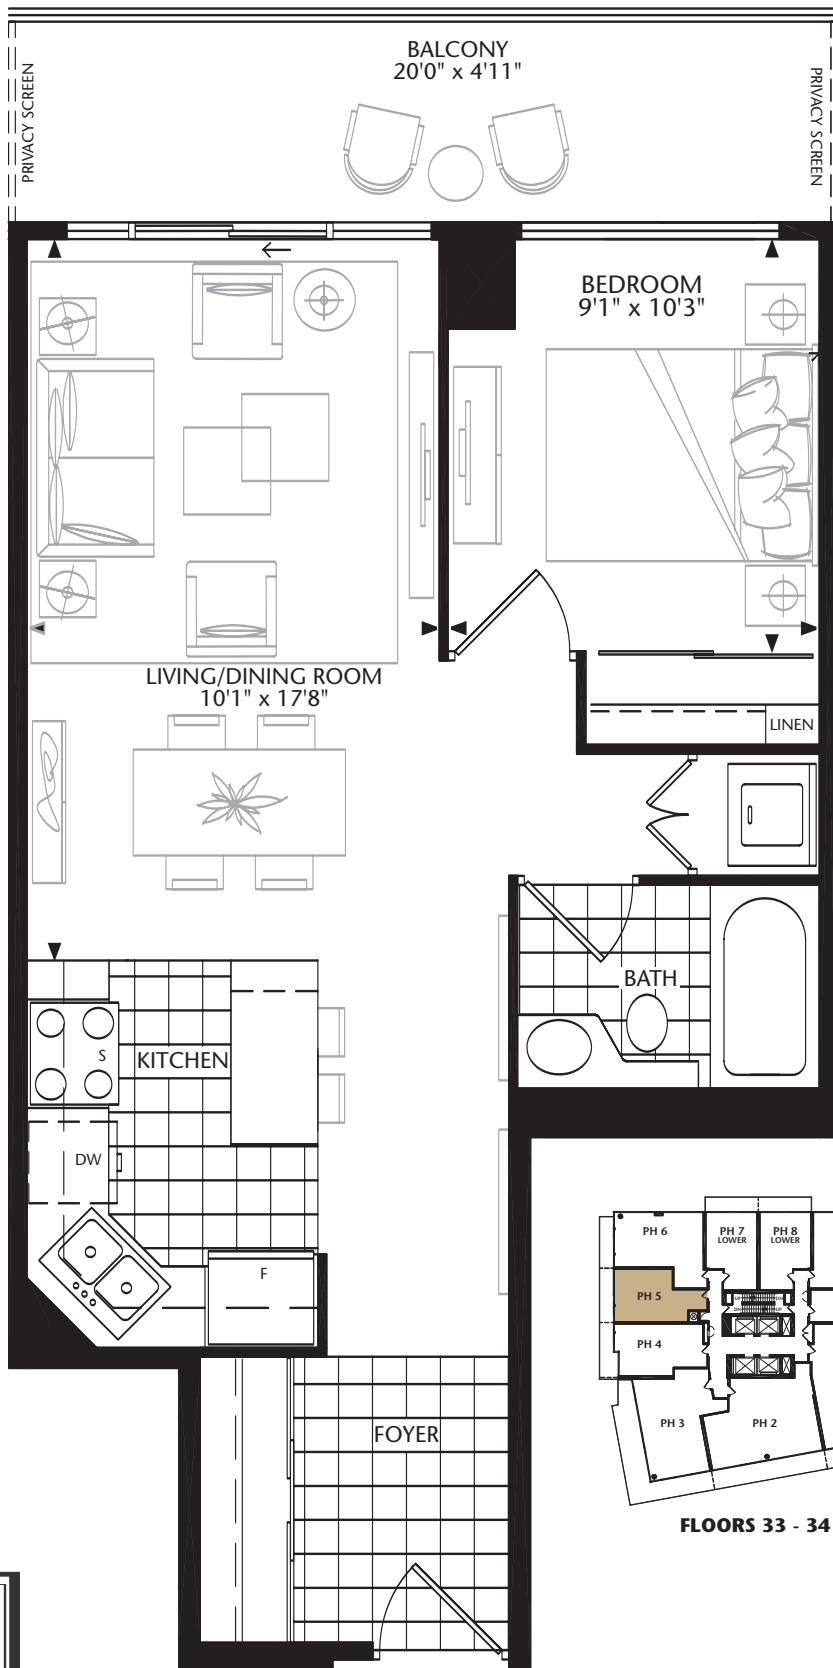

# P

PENTHOUSE

# PH5/TOWER 10

One Bedroom | 589 sq. ft.

condominiums & lofts

# ONYX

Plans and specifications are approximate and are subject to change without notice. Actual usable floor space may vary from the stated floor area. E.&O.E.