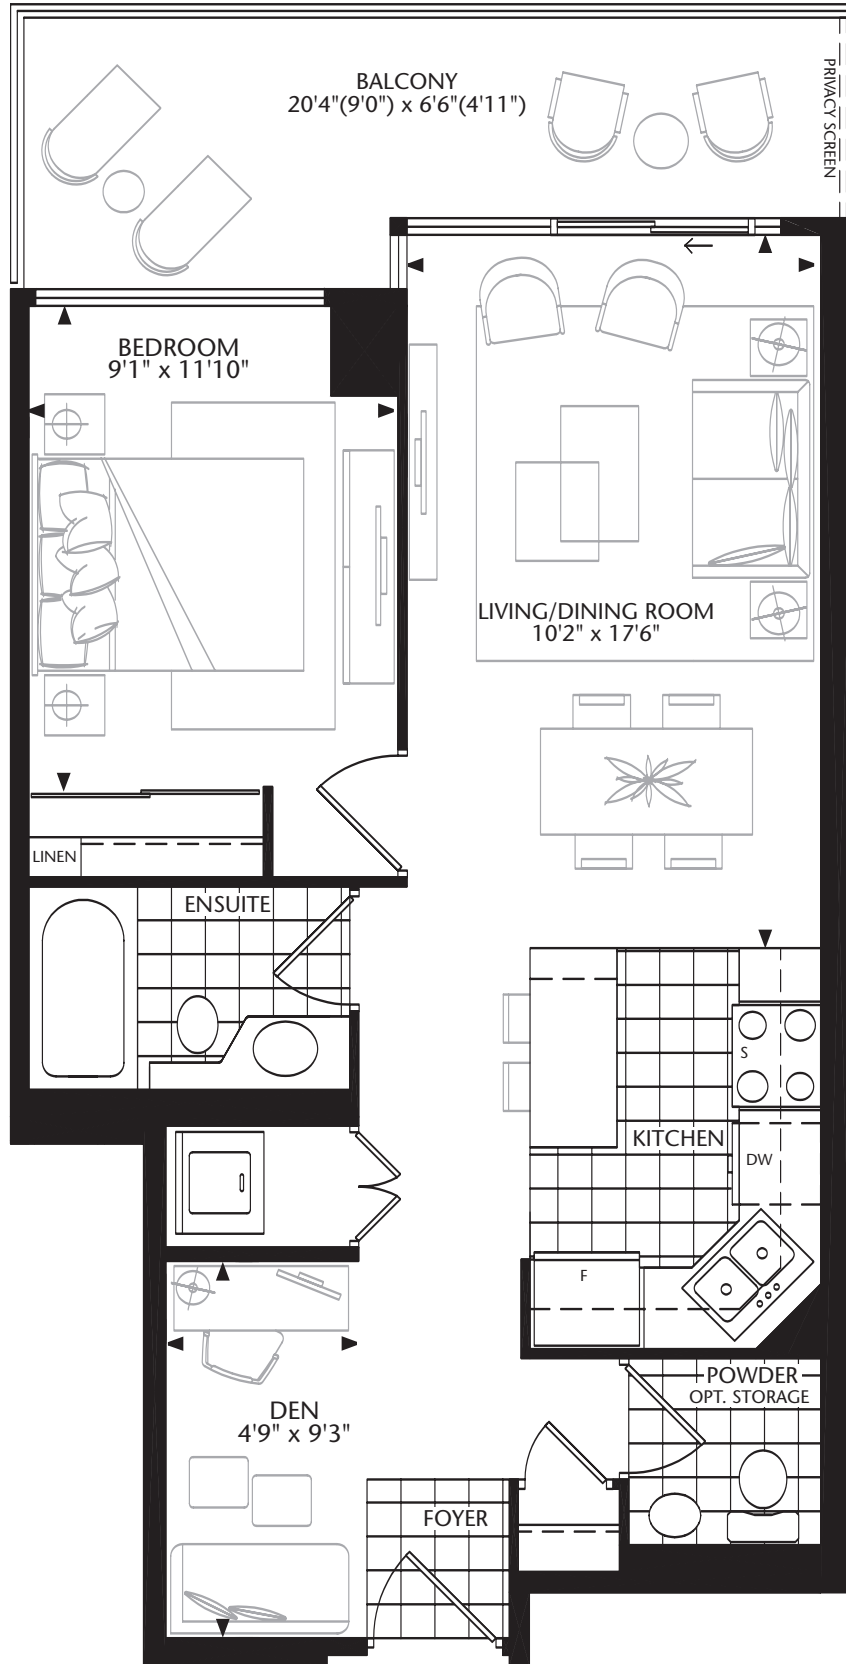

# P

PENTHOUSE

# PH4/TOWER 9

One Bedroom + Den | 648 sq. ft.

FLOORS 33 - 34

condominiums & lofts

# ONYX

Plans and specifications are approximate and are subject to change without notice. Actual usable floor space may vary from the stated floor area. E.&O.E.