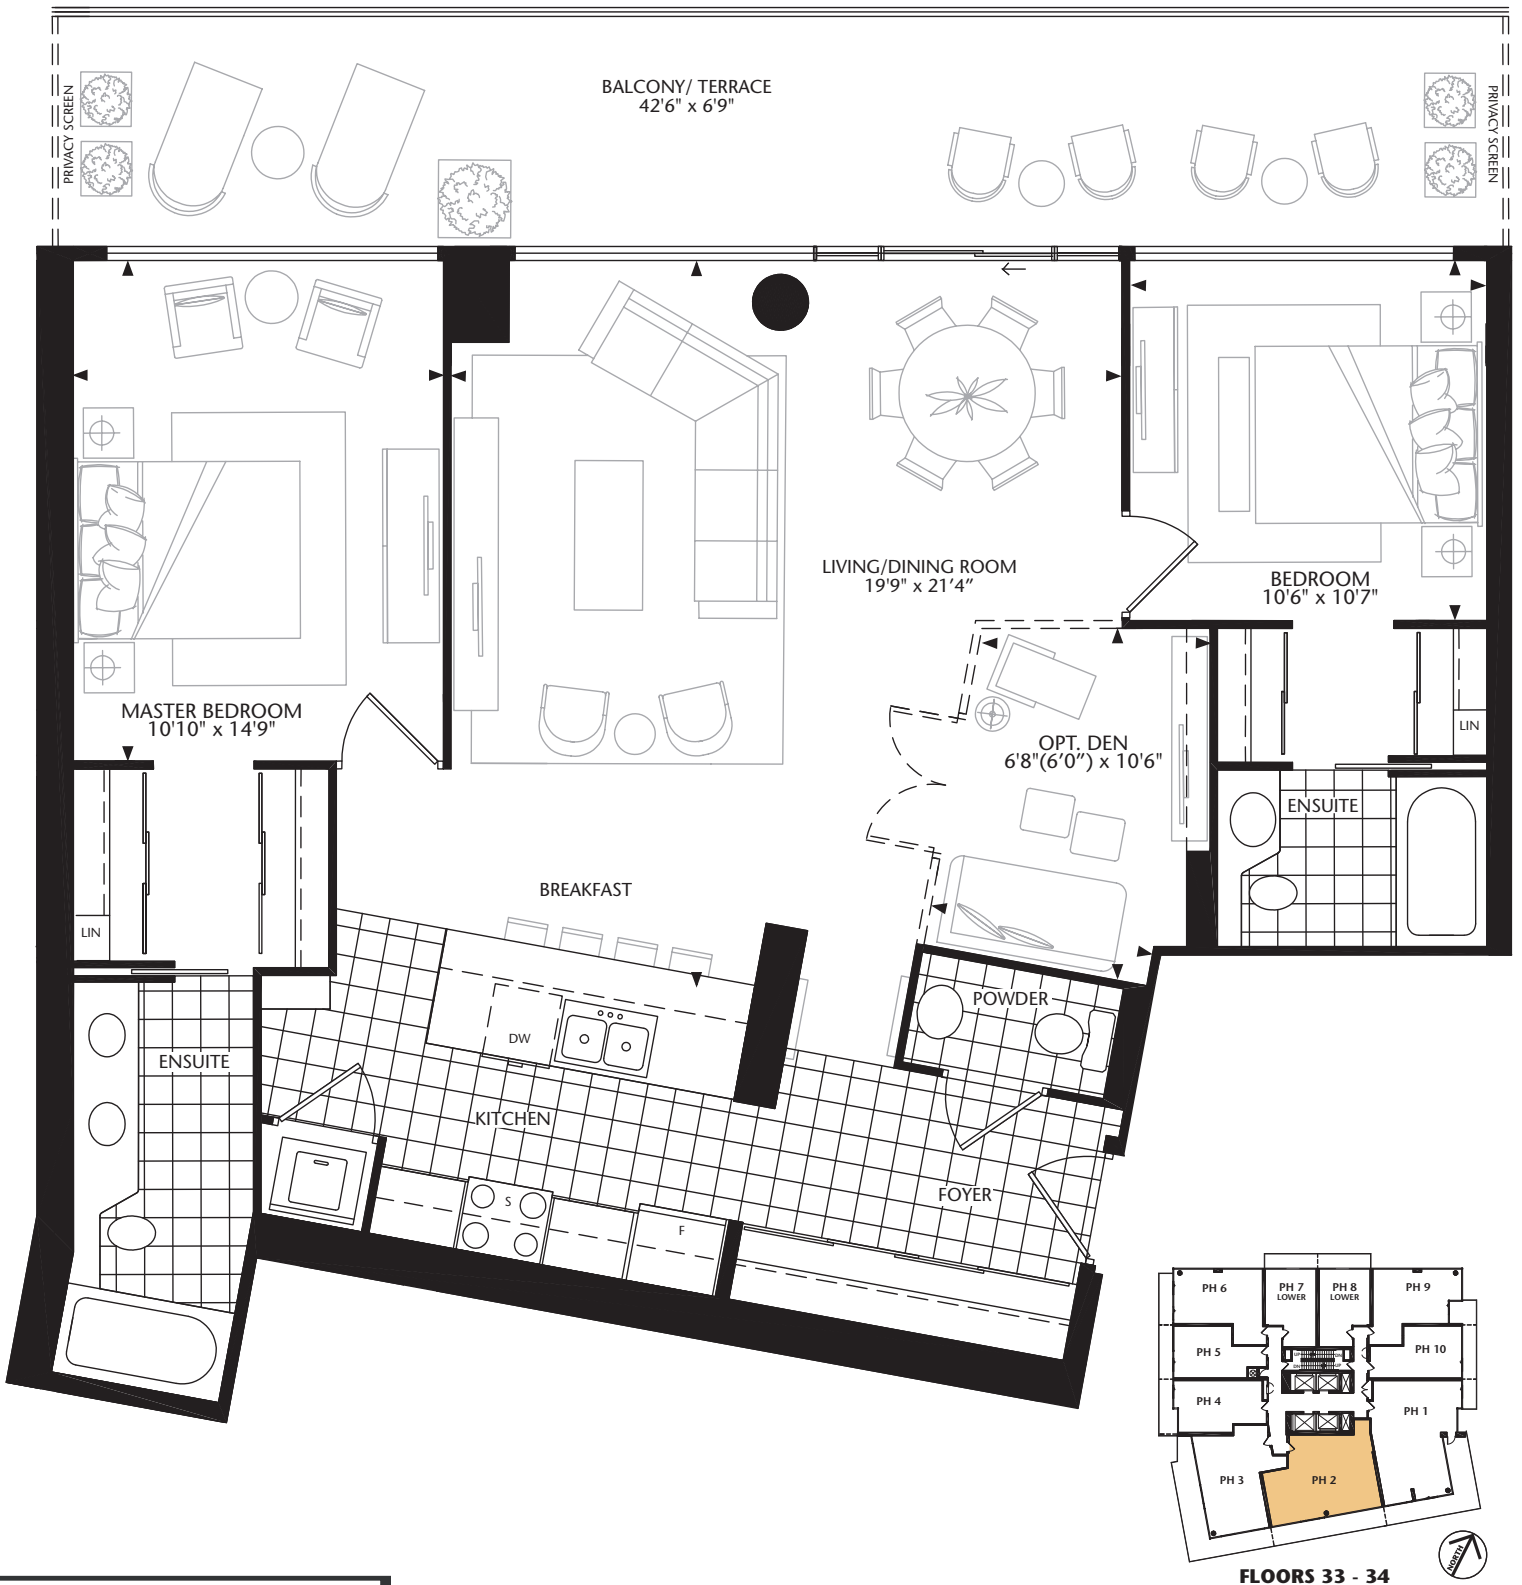

P

PENTHOUSE

PH2

Two Bedroom | 1269 sq. ft.

condominiums & lofts

ONYX

Plans and specifications are approximate and are subject to change without notice. Actual usable floor space may vary from the stated floor area. E.&O.E.