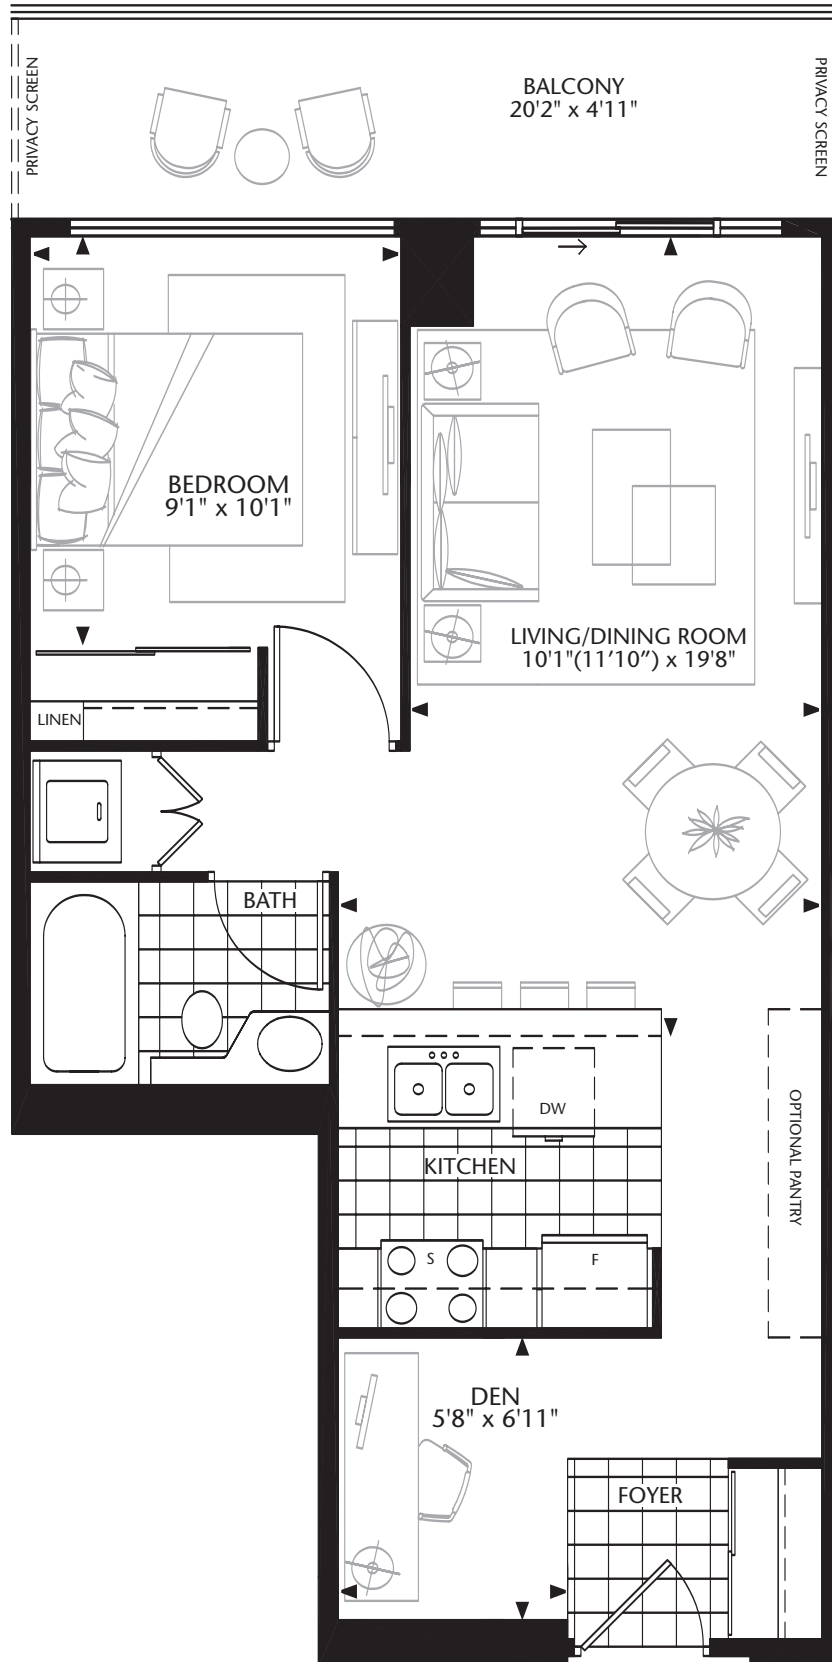

# P

PENTHOUSE

# PH10/TOWER 6

One Bedroom + Den | 617 sq. ft.

FLOORS 33 - 34

condominiums & lofts

# ONYX

Plans and specifications are approximate and are subject to change without notice. Actual usable floor space may vary from the stated floor area. E.&O.E.