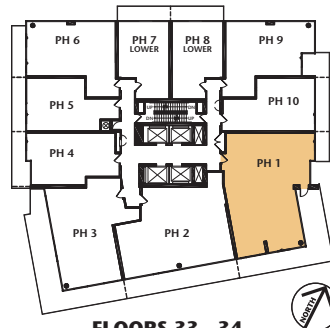

P

PENTHOUSE

PH1

Two Bedroom + Den | 1369 sq. ft.

FLOORS 33 - 34

condominiums & lofts

ONYX

Plans and specifications are approximate and are subject to change without notice. Actual usable floor space may vary from the stated floor area. E.&O.E.