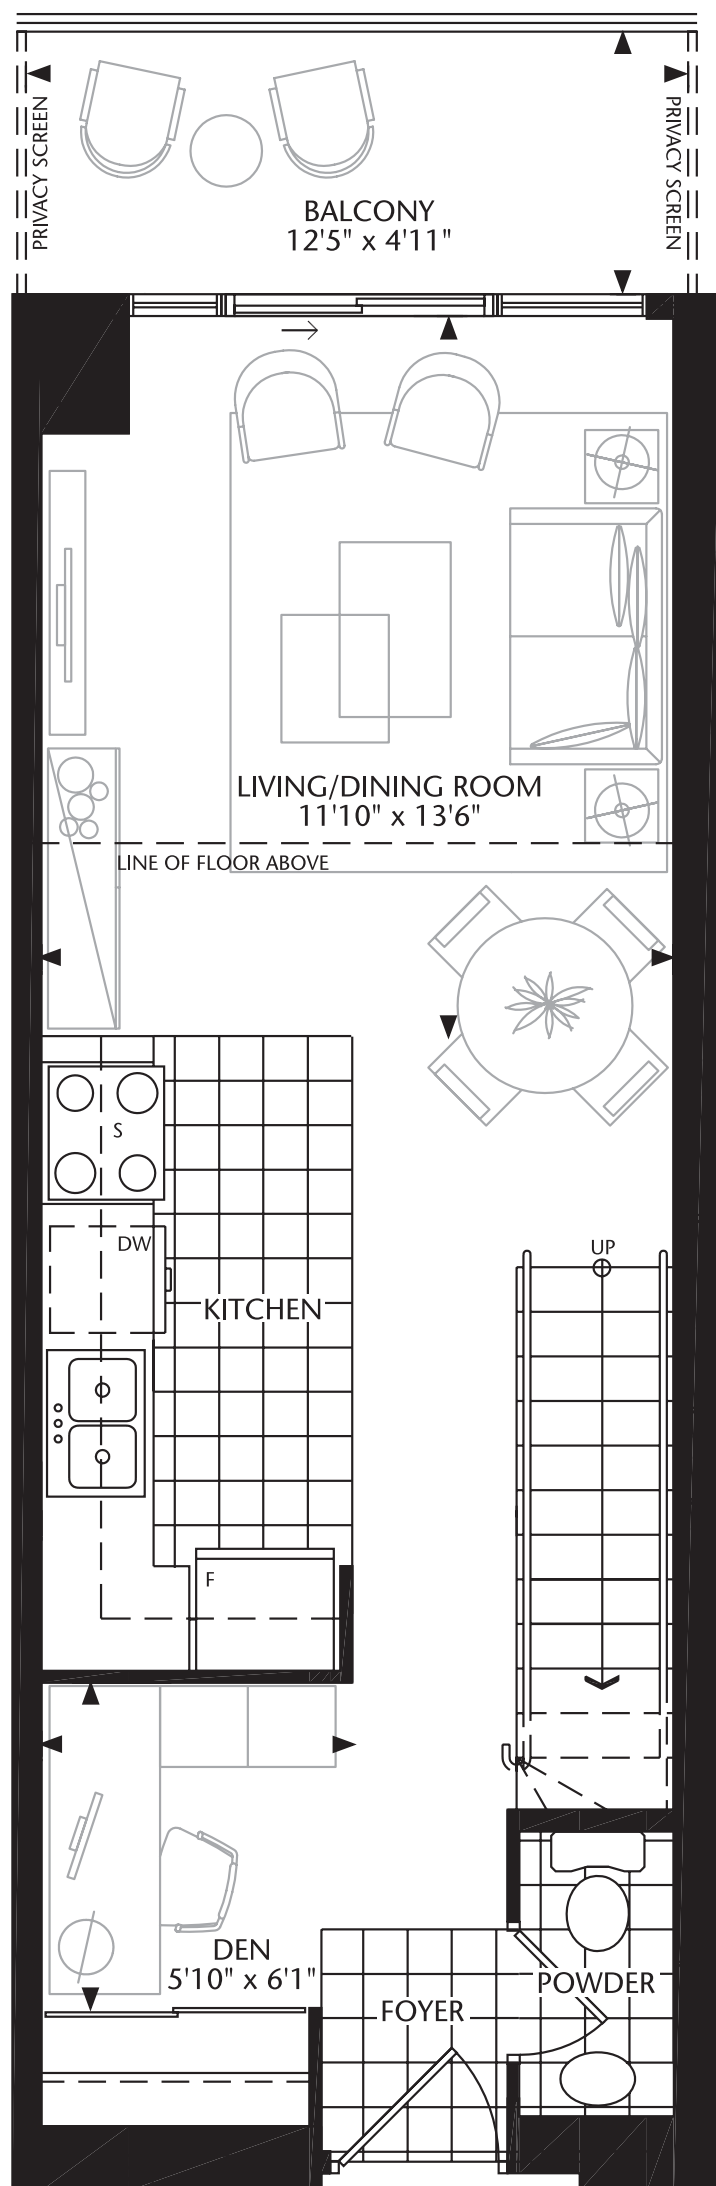

L

LOFTS

LOFT 8

One Bedroom + Den | 762 sq. ft.

FLOORS 19 - 31

LOWER LEVEL

UPPER LEVEL

condominiums & lofts
ONYX

Plans and specifications are approximate and are subject to change without notice. Actual usable floor space may vary from the stated floor area. E.&O.E.