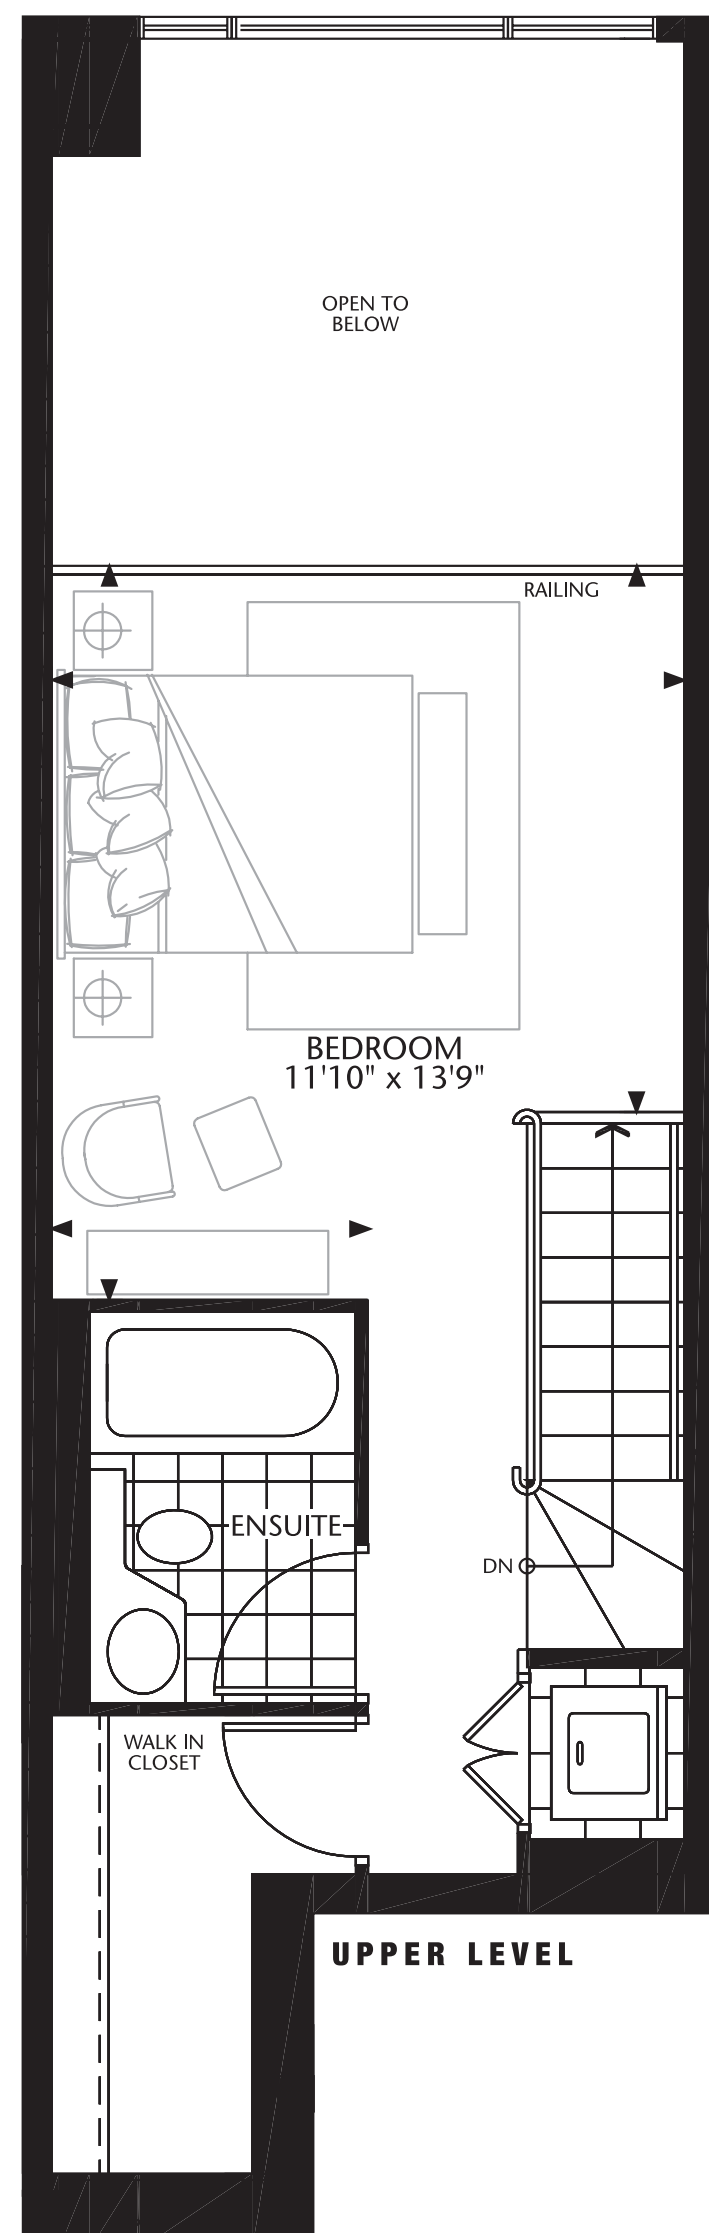

L

LOFTS

LOFT 8

One Bedroom + Den | 762 sq. ft.

FLOORS 19 - 31

LOWER LEVEL

UPPER LEVEL

condominiums & lofts
ONYX

Plans and specifications are approximate and are subject to change without notice. Actual usable floor space may vary from the stated floor area. E.&O.E.