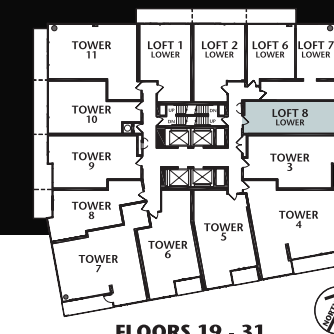

L

LOFTS

LOFT 8

One Bedroom + Den | 762 sq. ft.

FLOORS 19 - 31

LOWER LEVEL

UPPER LEVEL

condominiums & lofts
ONYX

Plans and specifications are approximate and are subject to change without notice. Actual usable floor space may vary from the stated floor area. E.&O.E.