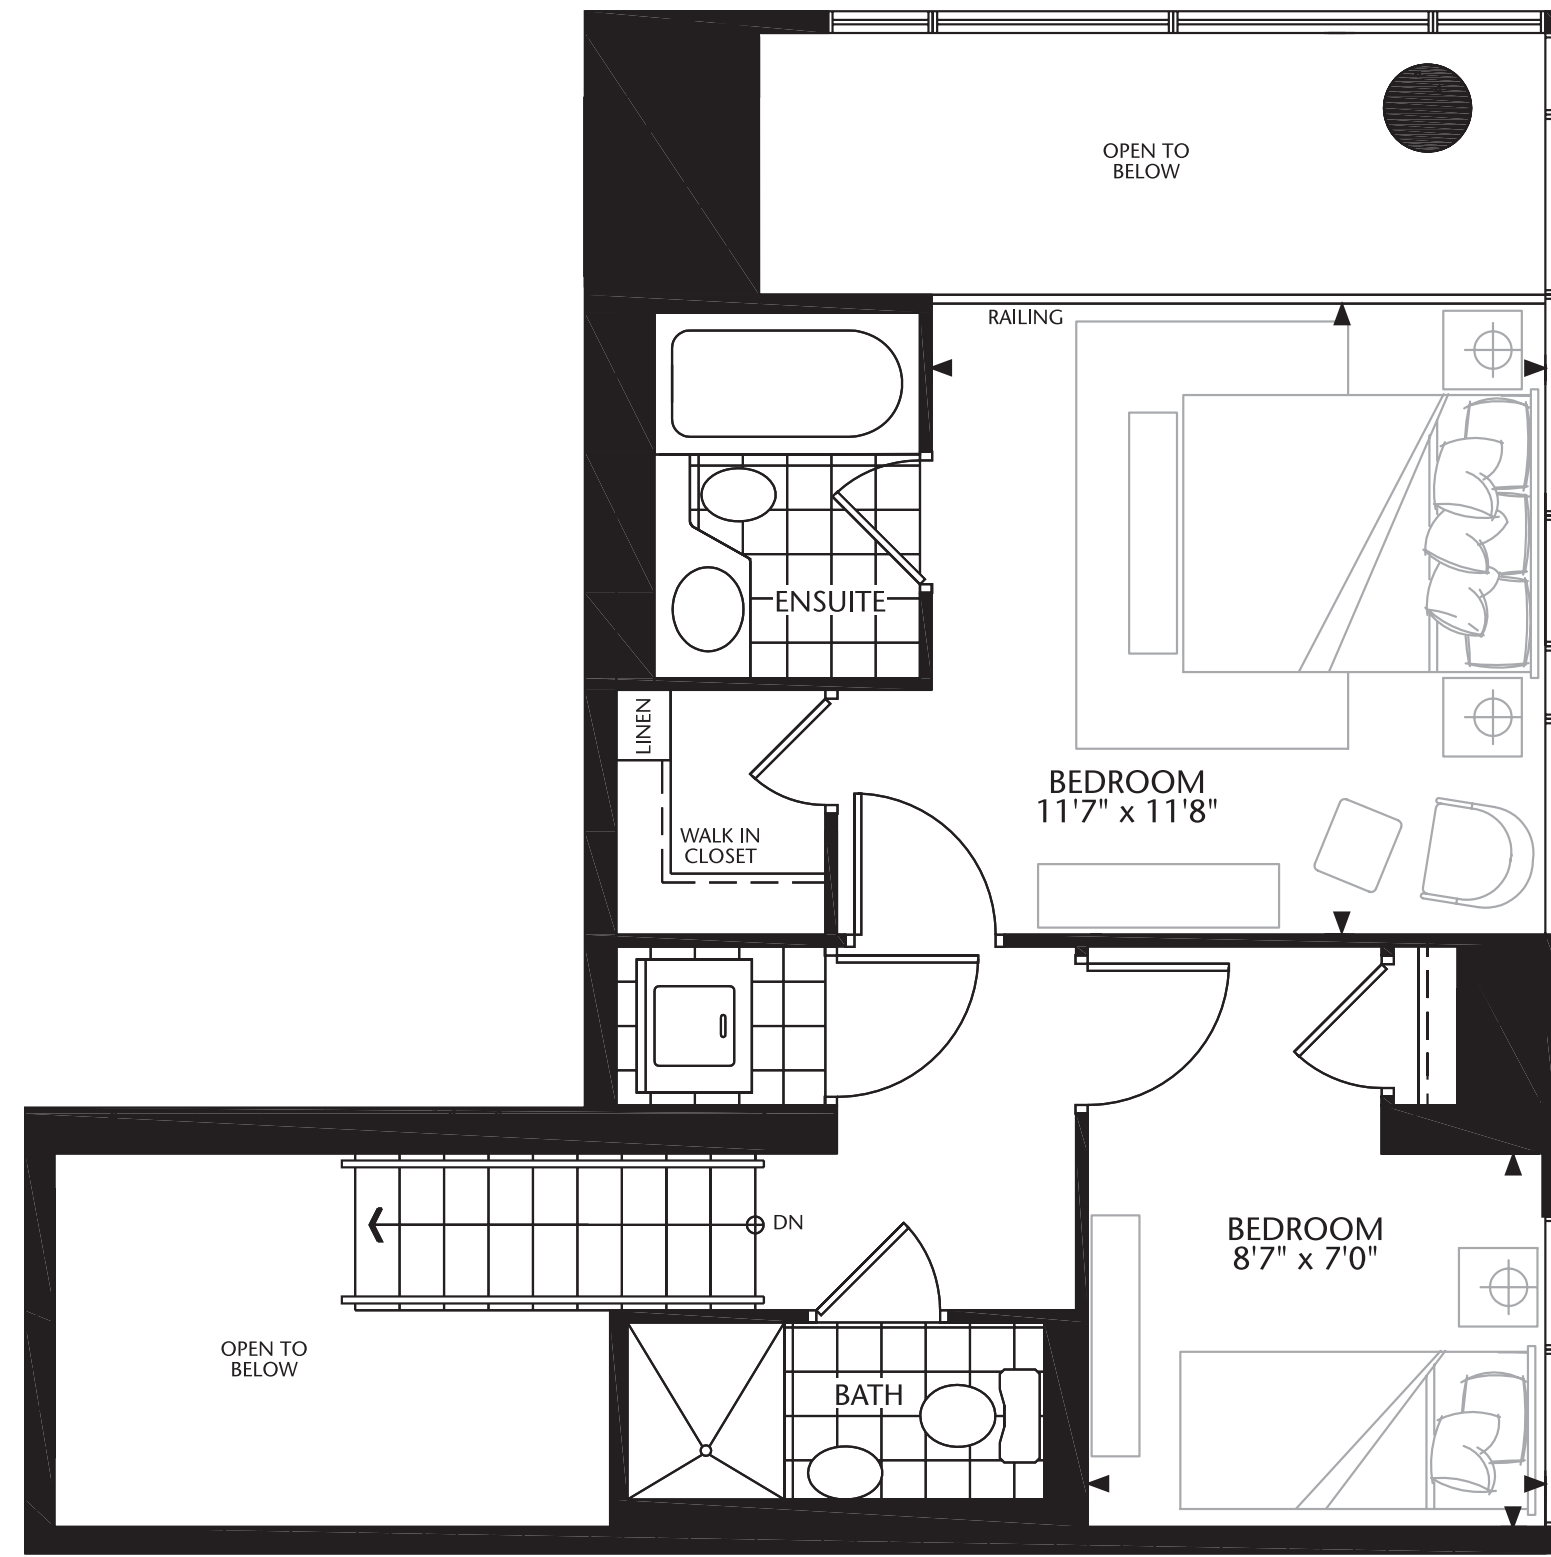

**L**  
LOFTS

# LOFT 7

Two Bedroom + Den | 967 sq. ft.

FLOORS 19 - 31

LOWER LEVEL

UPPER LEVEL

Plans and specifications are approximate and are subject to change without notice. Actual usable floor space may vary from the stated floor area. E.&O.E.