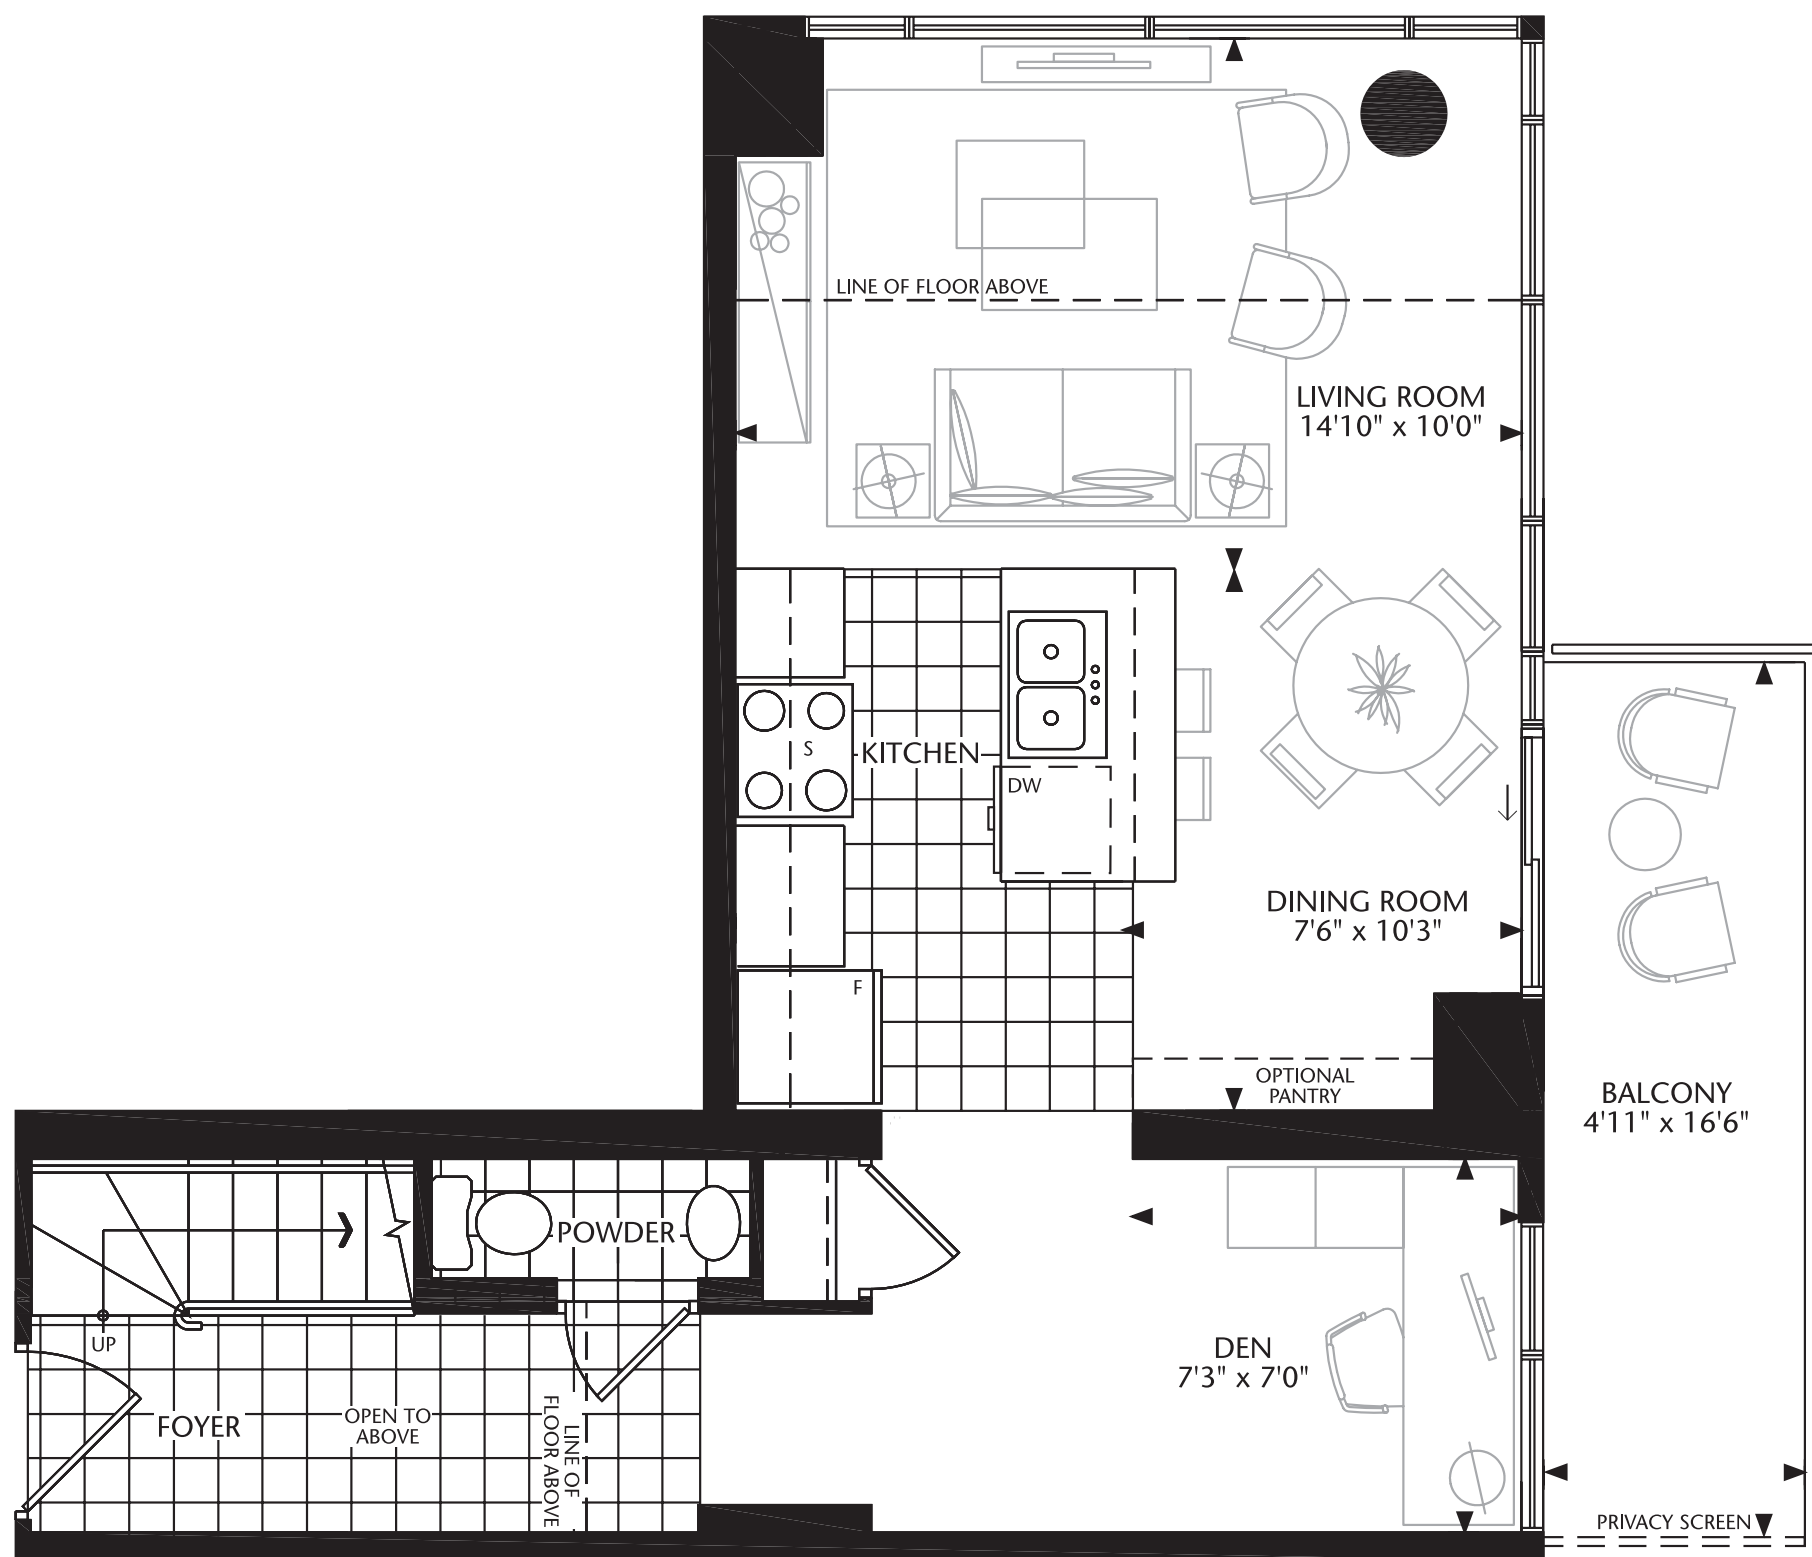

**L**  
LOFTS

# LOFT 7

Two Bedroom + Den | 967 sq. ft.

FLOORS 19 - 31

LOWER LEVEL

UPPER LEVEL

Plans and specifications are approximate and are subject to change without notice. Actual usable floor space may vary from the stated floor area. E.&O.E.