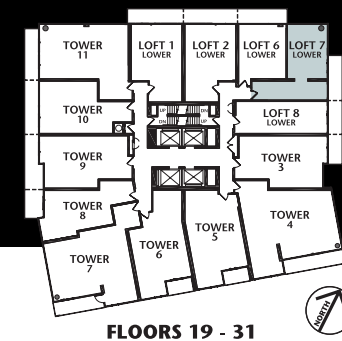

**L**  
LOFTS

# LOFT 7

Two Bedroom + Den | 967 sq. ft.

FLOORS 19 - 31

LOWER LEVEL

UPPER LEVEL

Plans and specifications are approximate and are subject to change without notice. Actual usable floor space may vary from the stated floor area. E.&O.E.