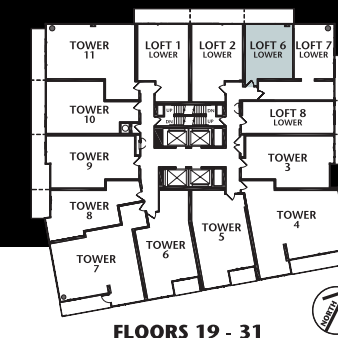

**L**  
LOFTS

# LOFT 6

One Bedroom | 718 sq. ft.

LOWER LEVEL

UPPER LEVEL

Plans and specifications are approximate and are subject to change without notice. Actual usable floor space may vary from the stated floor area. E.&O.E.