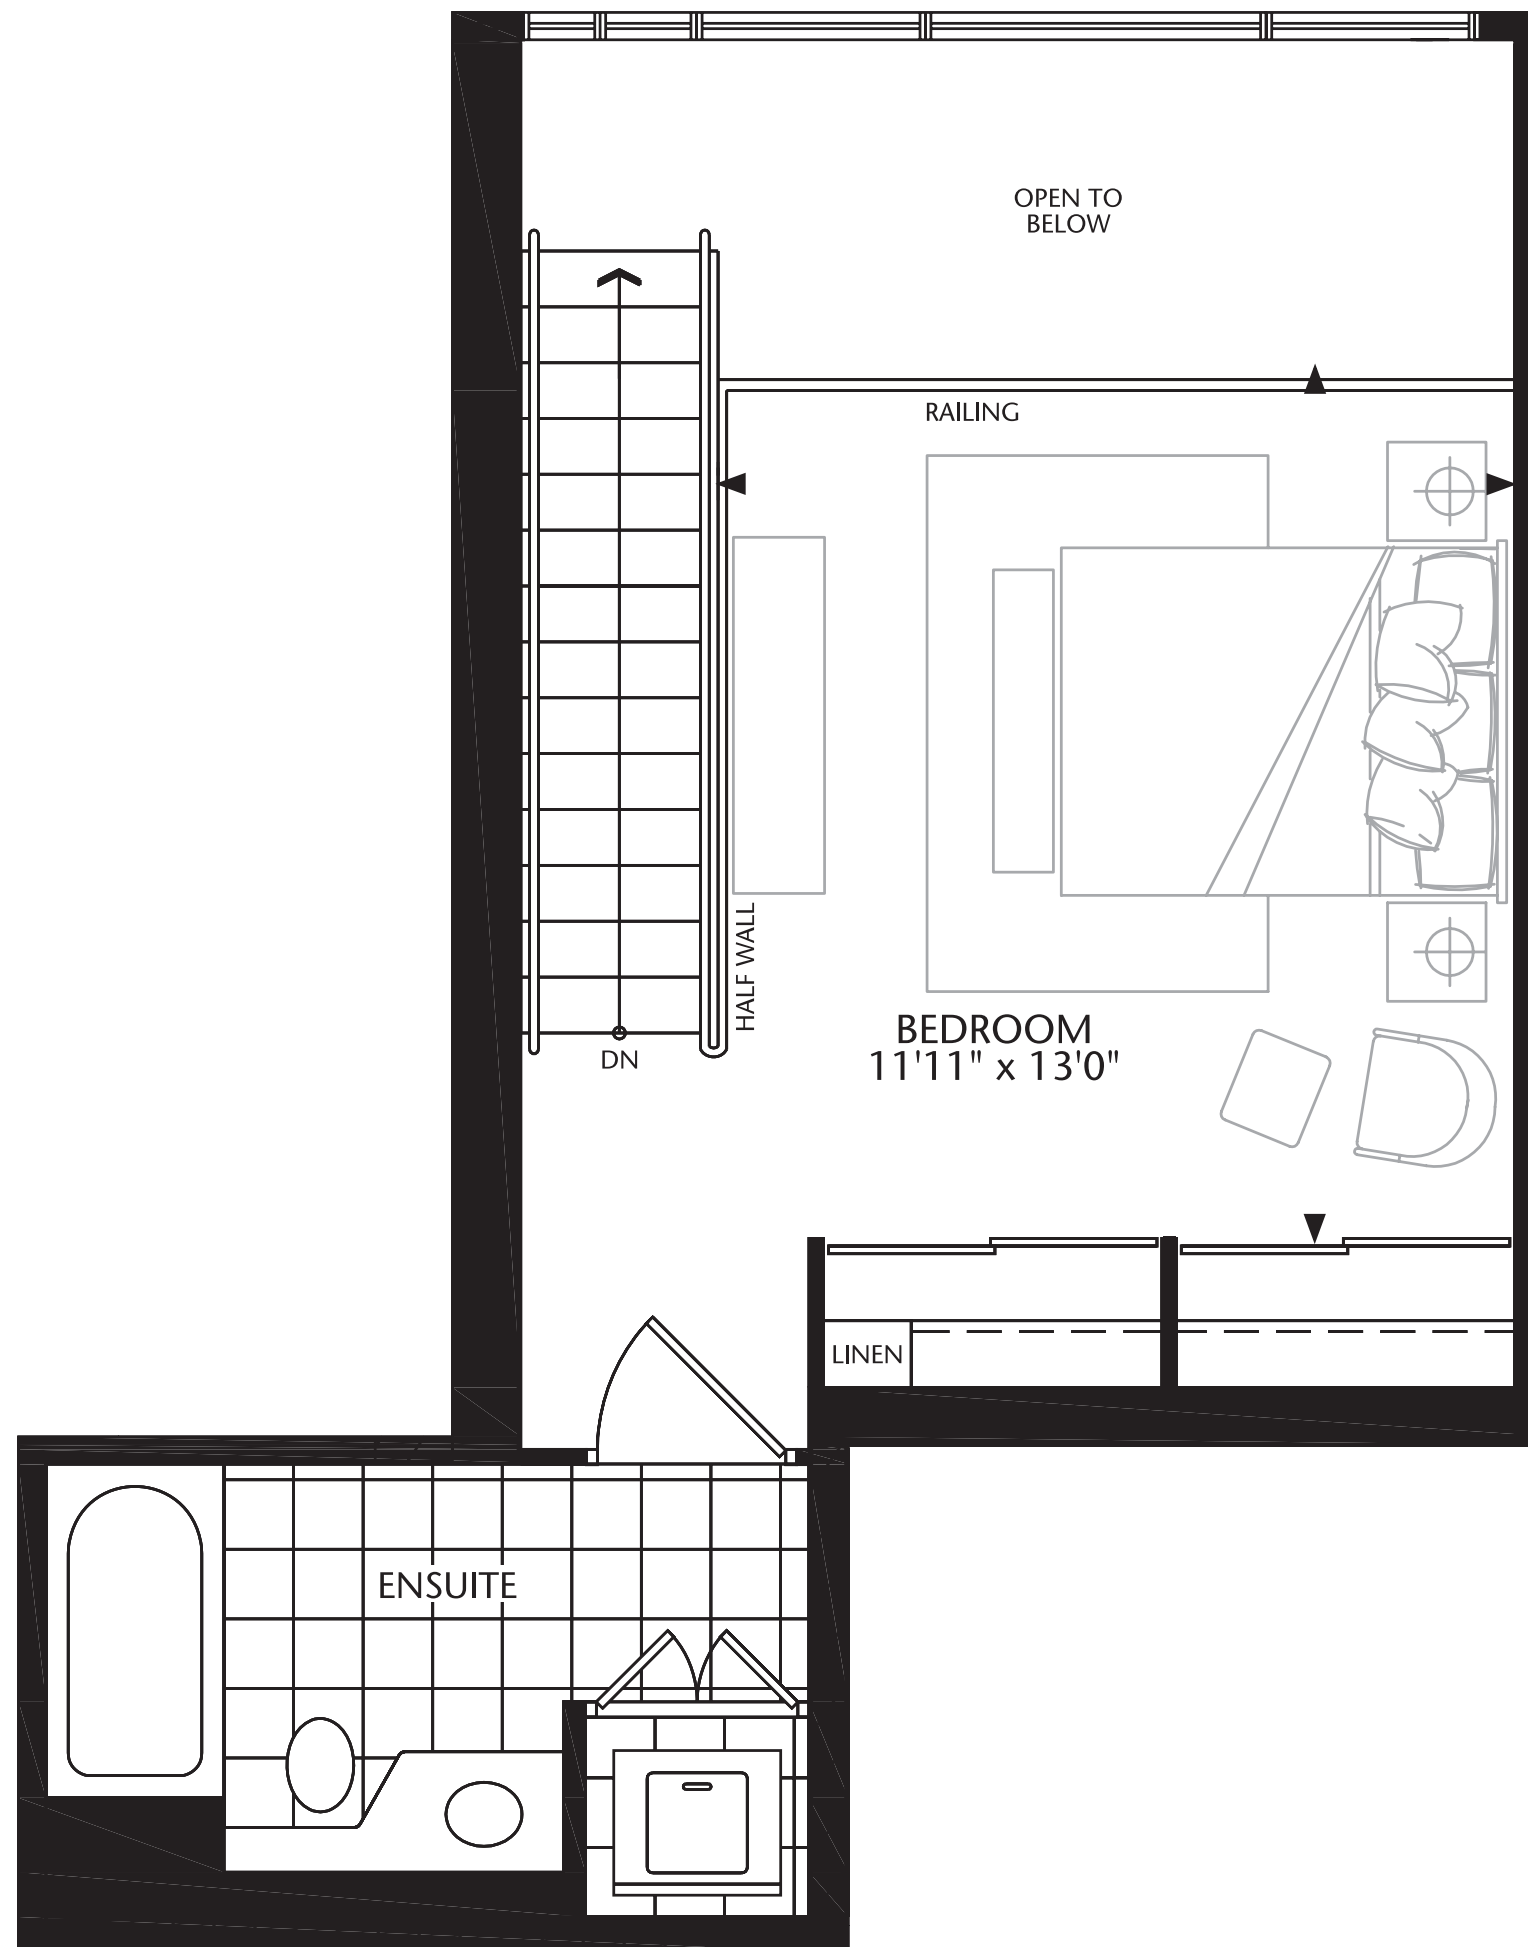

**L**  
LOFTS

# LOFT 6

One Bedroom | 718 sq. ft.

LOWER LEVEL

UPPER LEVEL

Plans and specifications are approximate and are subject to change without notice. Actual usable floor space may vary from the stated floor area. E.&O.E.