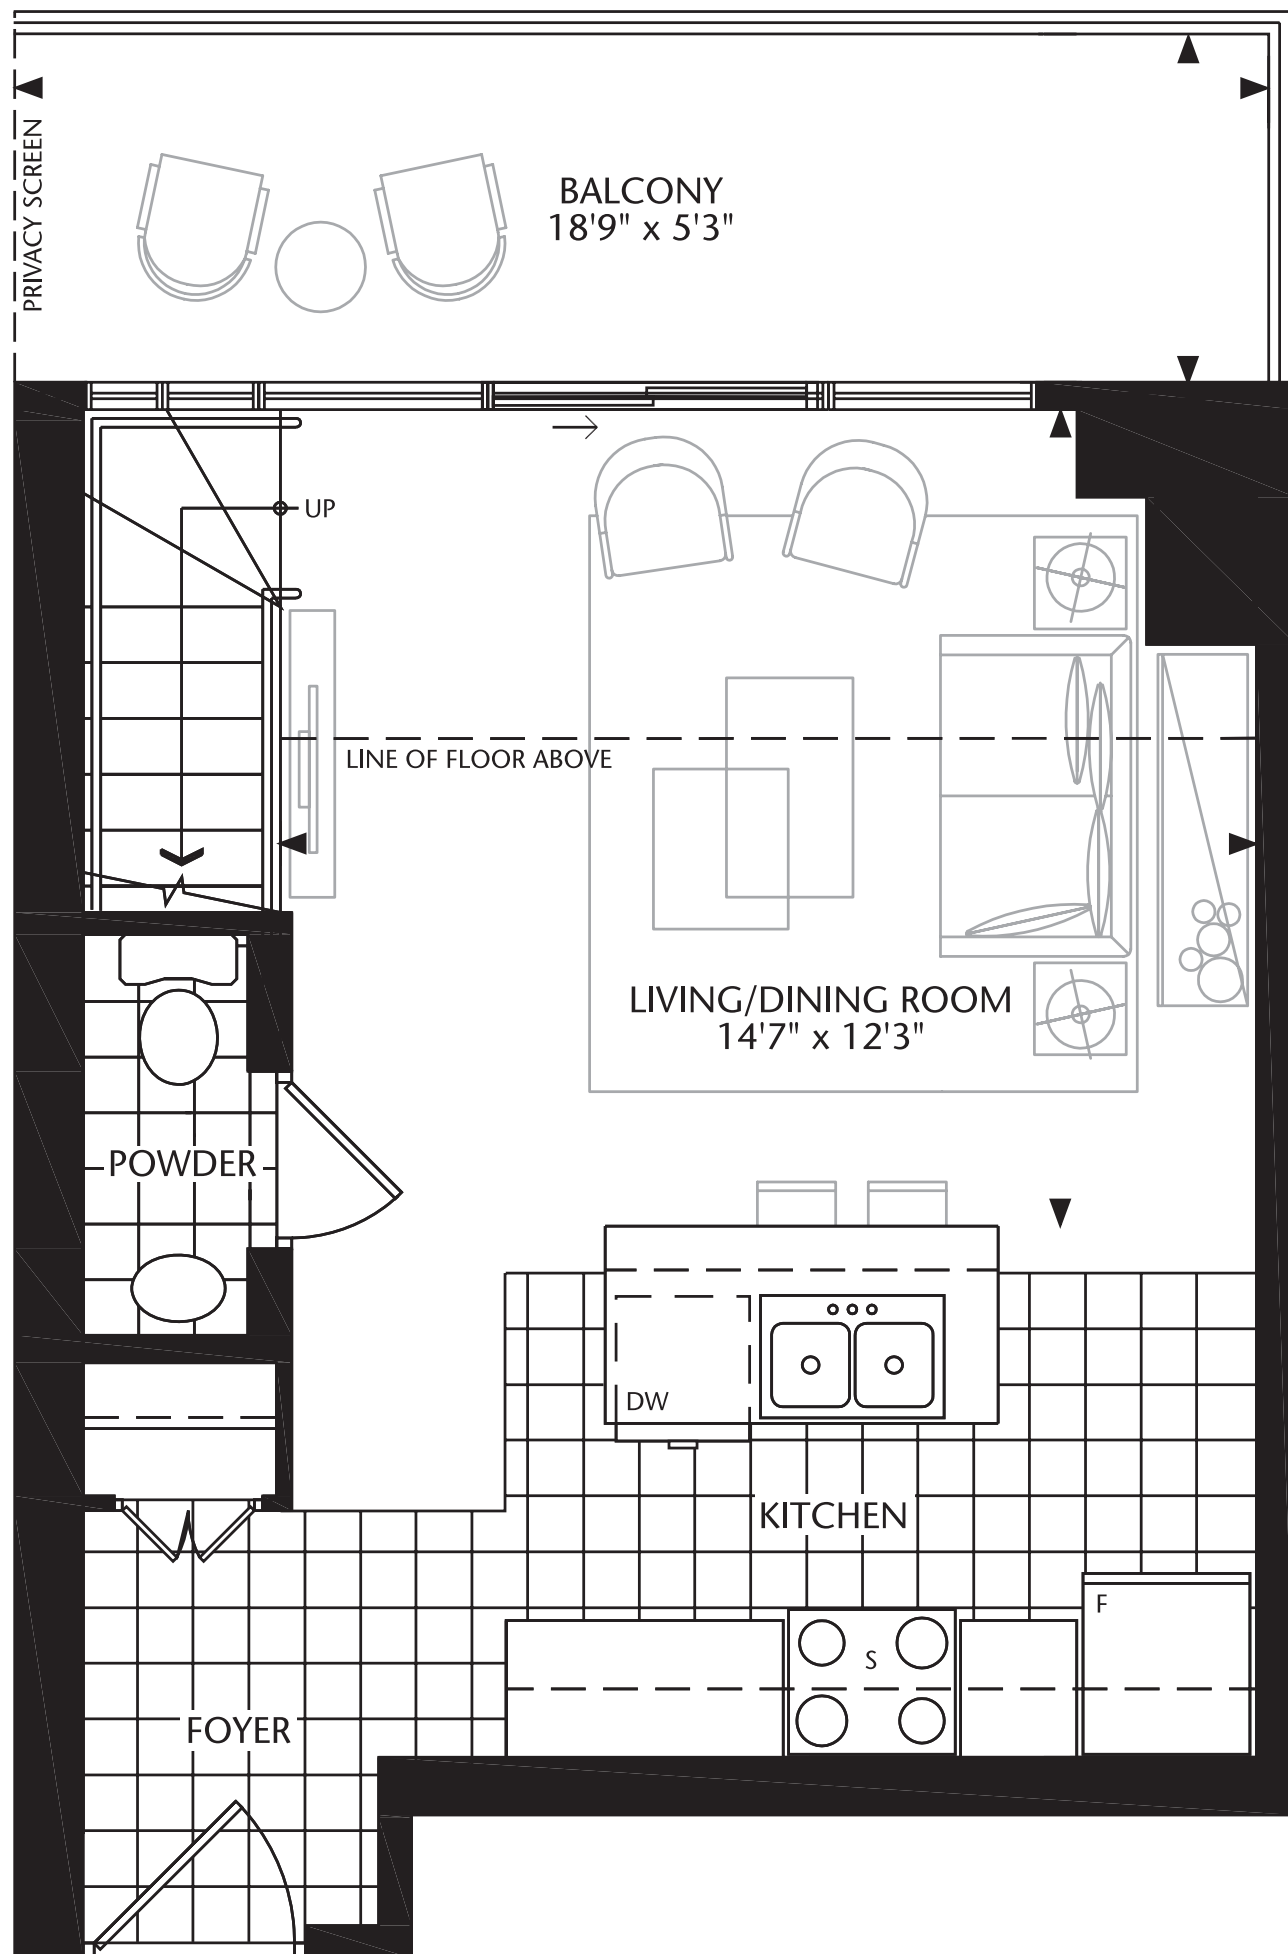

**L**  
LOFTS

# LOFT 6

One Bedroom | 718 sq. ft.

LOWER LEVEL

UPPER LEVEL

Plans and specifications are approximate and are subject to change without notice. Actual usable floor space may vary from the stated floor area. E.&O.E.