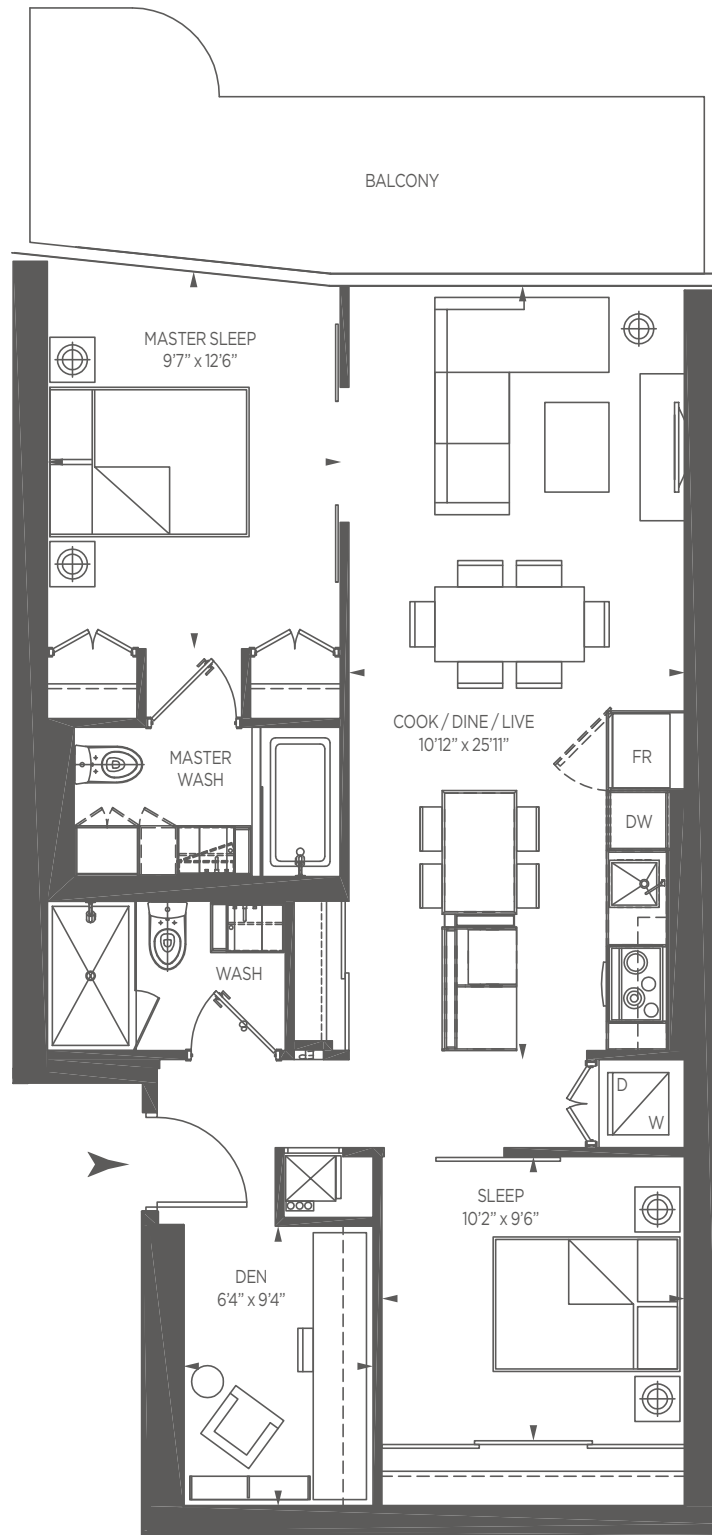

899 SQ.FT.

2 BEDROOM + DEN

Happiness.

FLOOR 39 - 59

ONE BLOOR

/ TORONTO /

GREAT GULF

All dimensions are approximate. Sizes and specifications are subject to change without notice. E. & O.E. Actual usable floor space varies from stated floor area. All furniture is for illustrate purposes only. Balcony sizes will vary from floor to floor due to the architectural design of building.