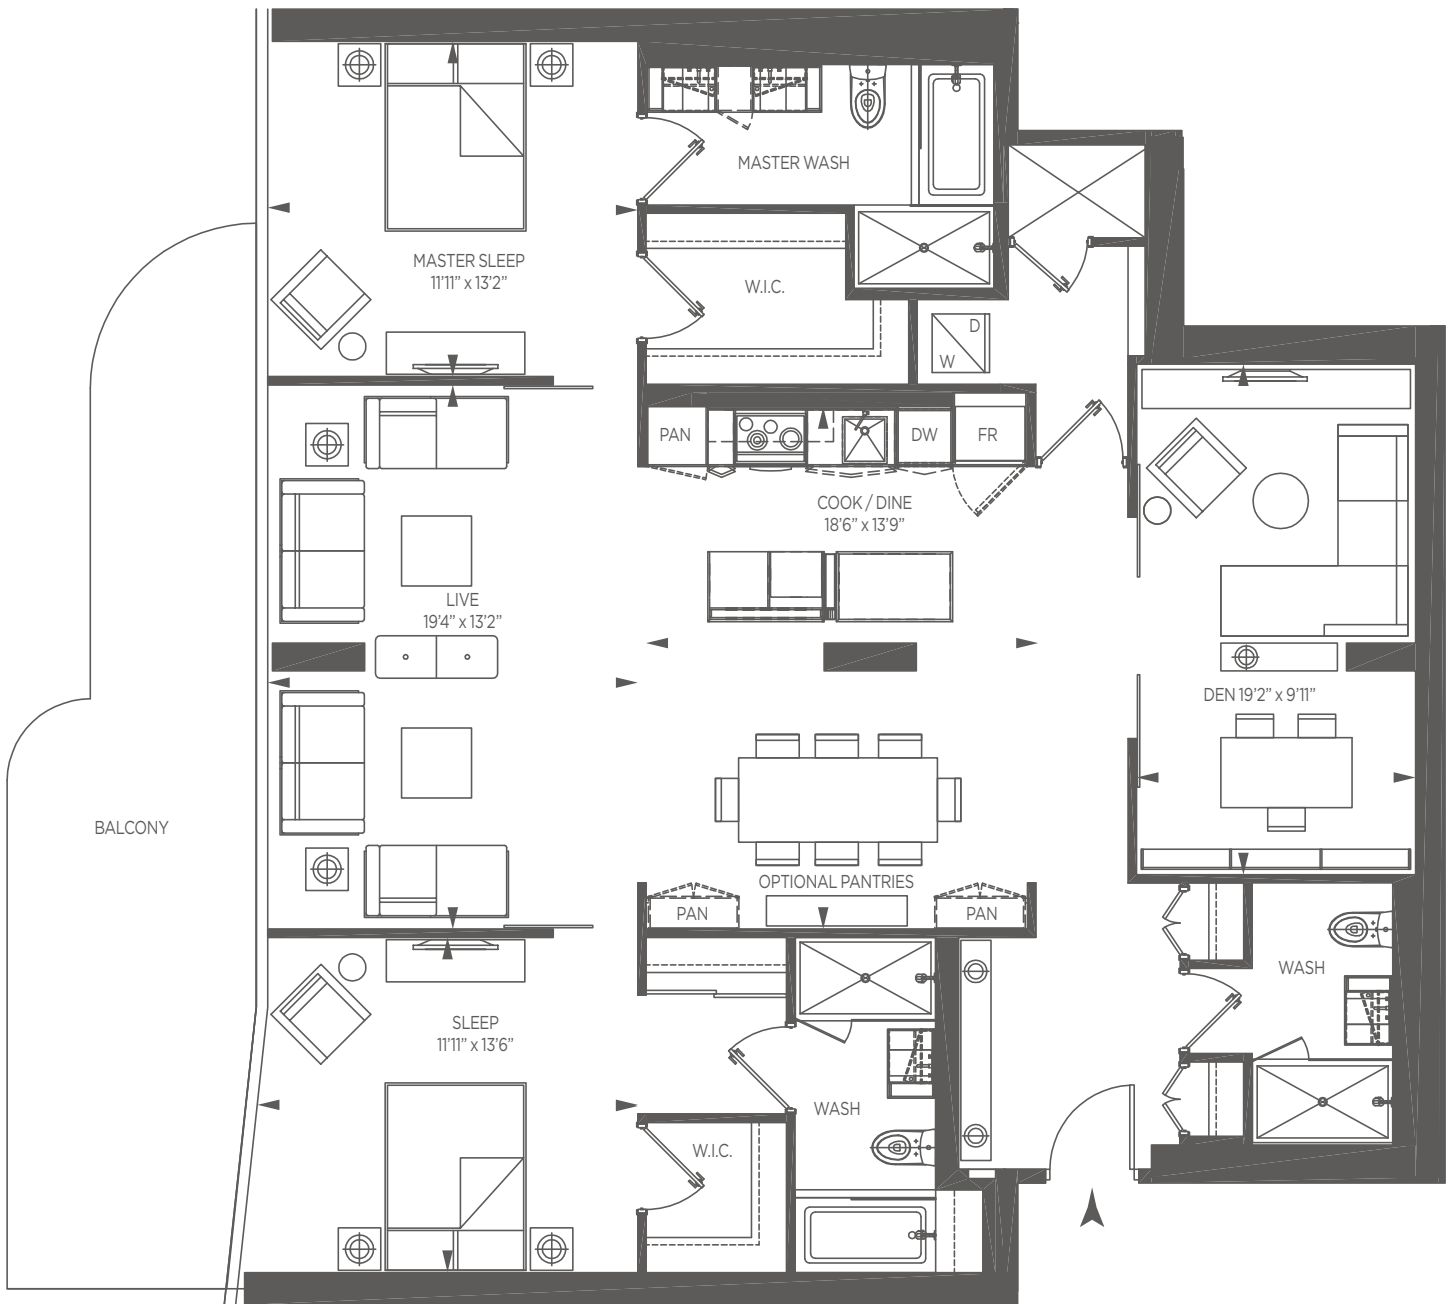

1727 SQ.FT.

2 BEDROOM + DEN

Utopia.

ONE BLOOR

/ TORONTO /

GREAT GULF

All dimensions are approximate. Sizes and specifications are subject to change without notice. E. & O.E. Actual usable floor space varies from stated floor area. All furniture is for illustrate purposes only. Balcony sizes will vary from floor to floor due to the architectural design of building.