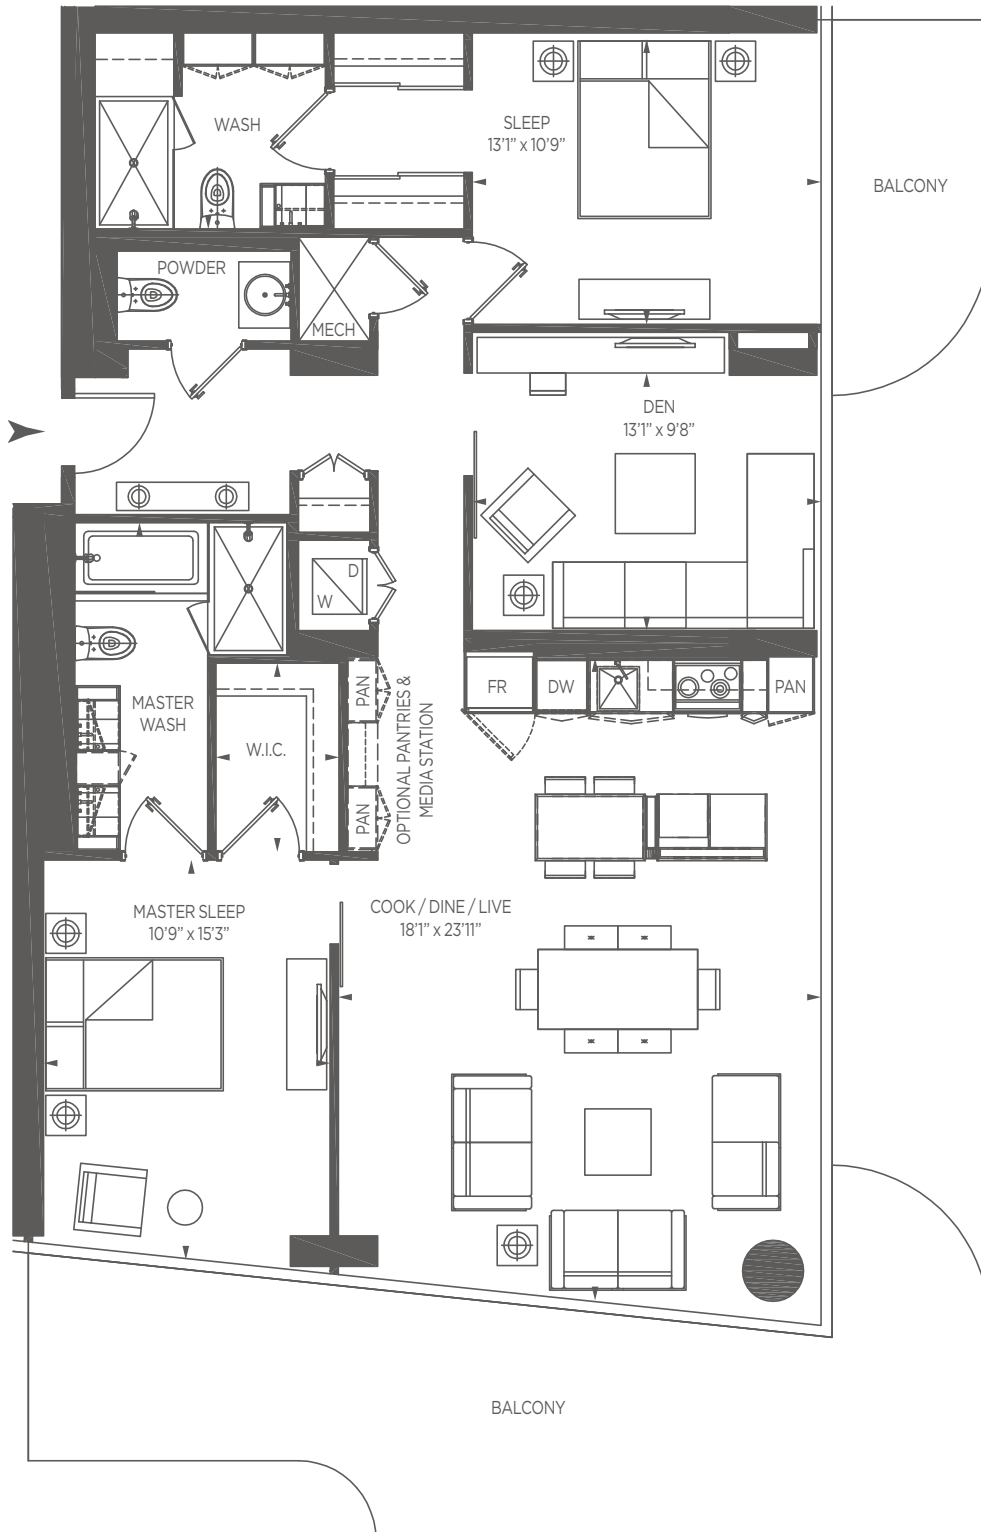

1424 SQ.FT.

2 BEDROOM + DEN

Serenity.

ONE BLOOR

/ TORONTO /

GREAT GULF

All dimensions are approximate. Sizes and specifications are subject to change without notice. E. & O.E. Actual usable floor space varies from stated floor area. All furniture is for illustrate purposes only. Balcony sizes will vary from floor to floor due to the architectural design of building.