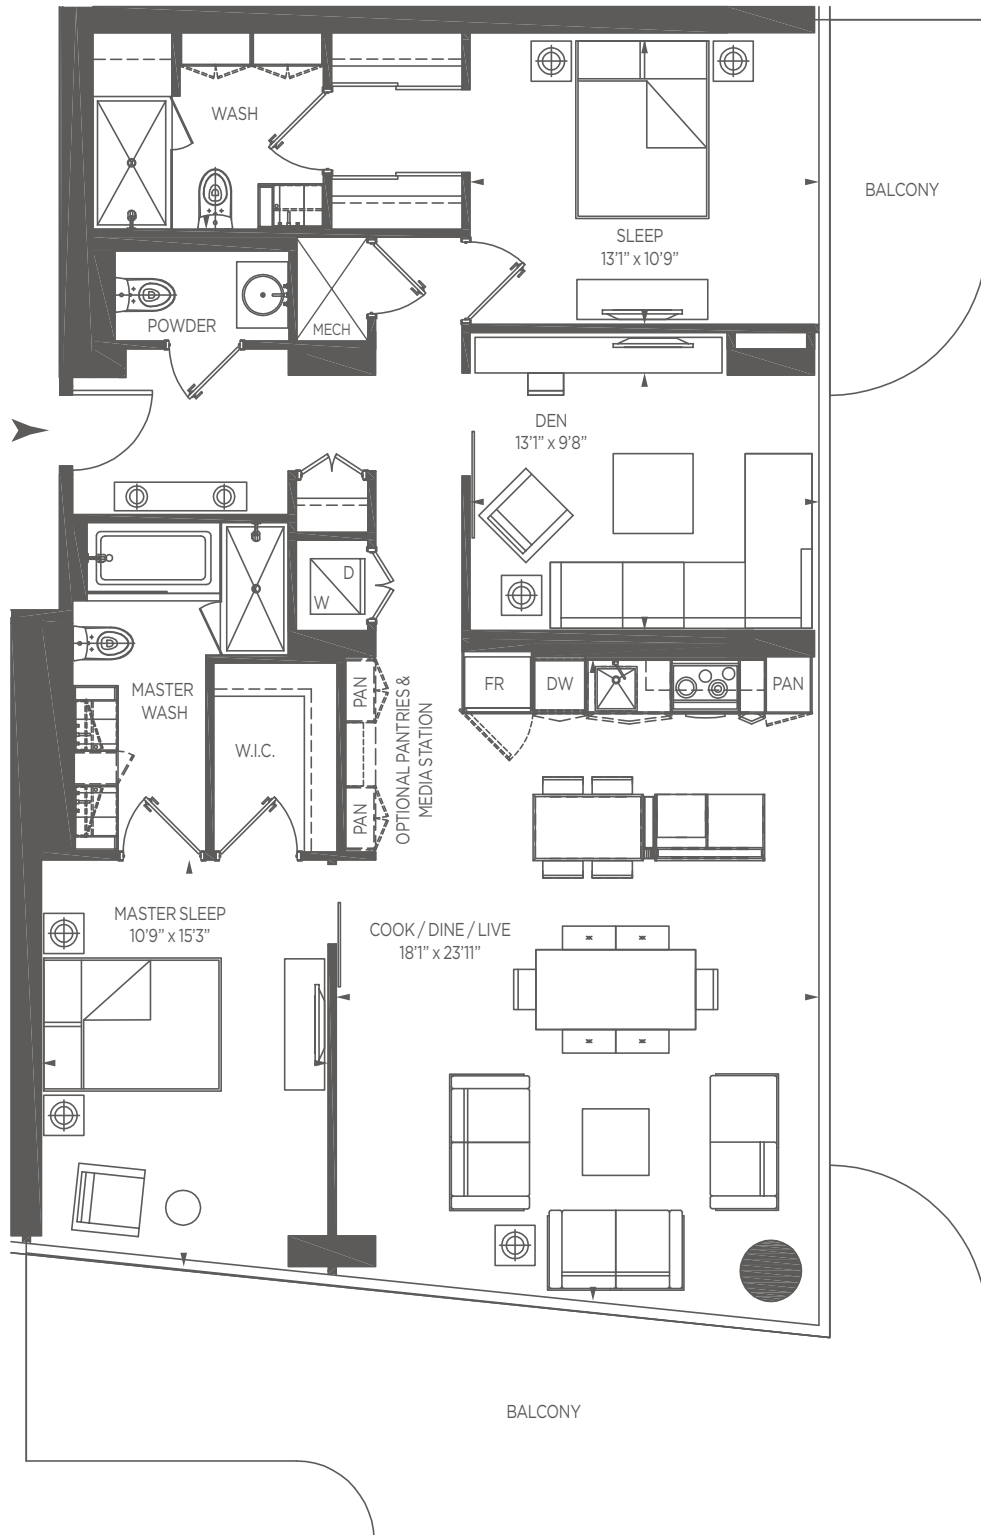

1419 SQ.FT.

2 BEDROOM + DEN

Romance.

ONE BLOOR

/ TORONTO /

GREAT GULF

All dimensions are approximate. Sizes and specifications are subject to change without notice. E. & O.E. Actual usable floor space varies from stated floor area. All furniture is for illustrate purposes only. Balcony sizes will vary from floor to floor due to the architectural design of building.