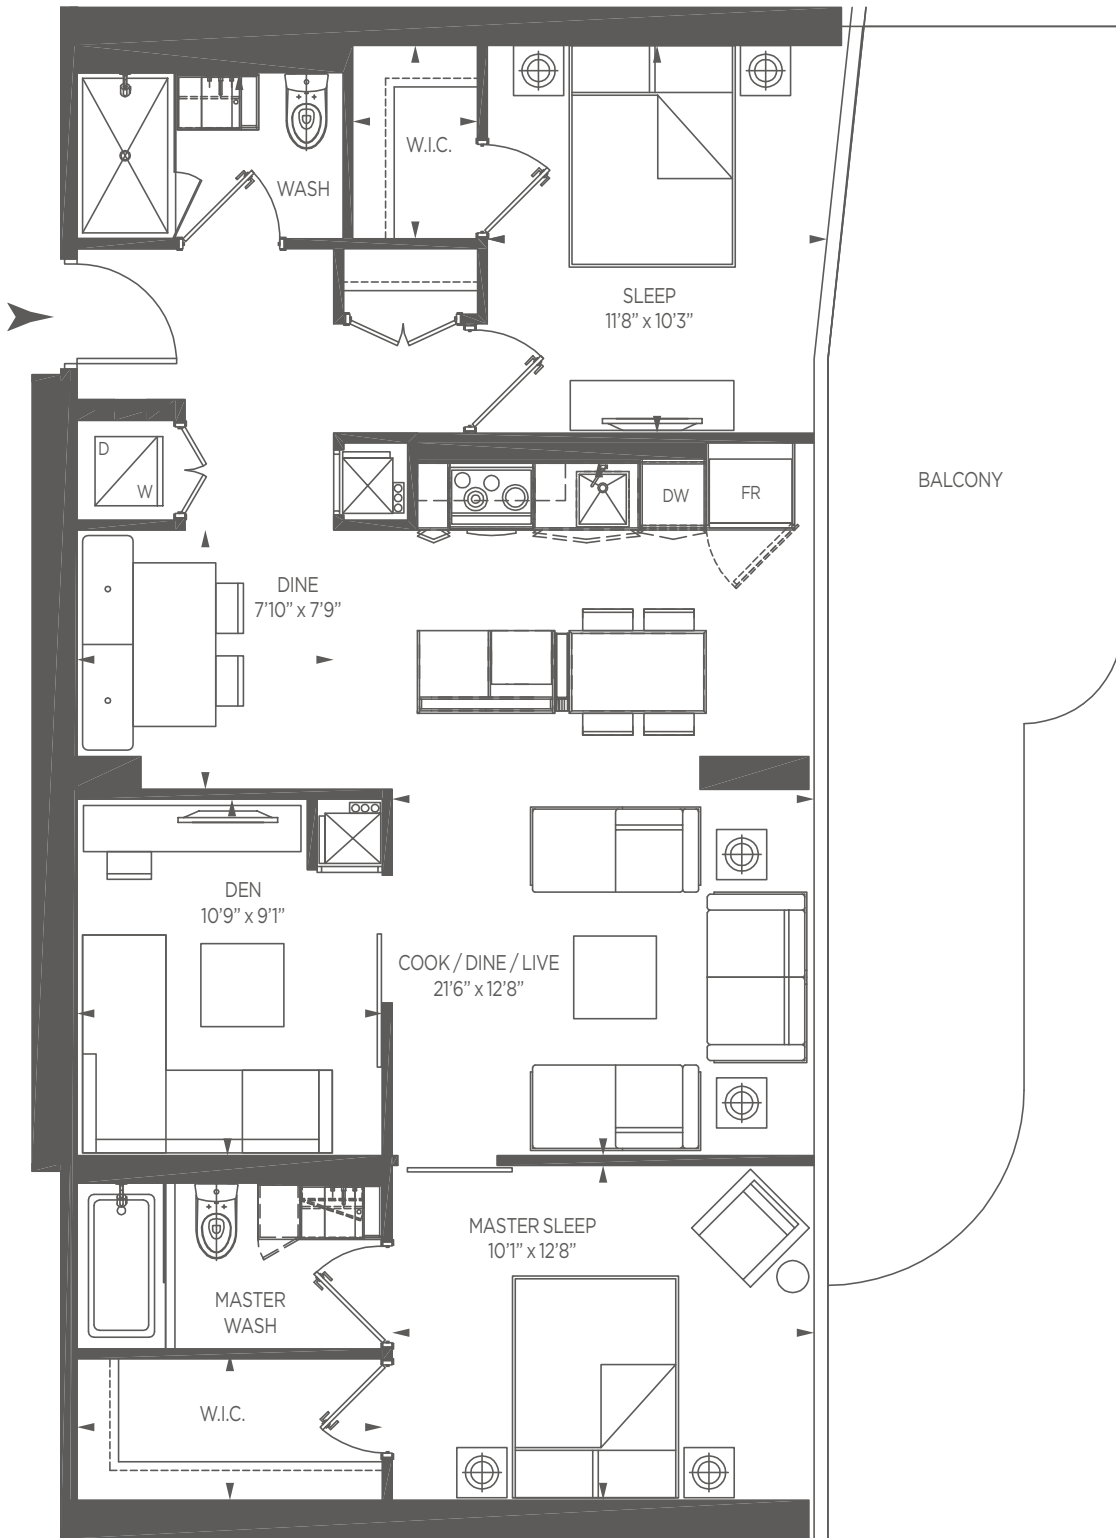

# 1065 SQ.FT.

2 BEDROOM + DEN

Luxury.

ONE BLOOR  
/ TORONTO /

**GREAT GULF**

All dimensions are approximate. Sizes and specifications are subject to change without notice. E. & O.E. Actual usable floor space varies from stated floor area. All furniture is for illustrate purposes only. Balcony sizes will vary from floor to floor due to the architectural design of building.