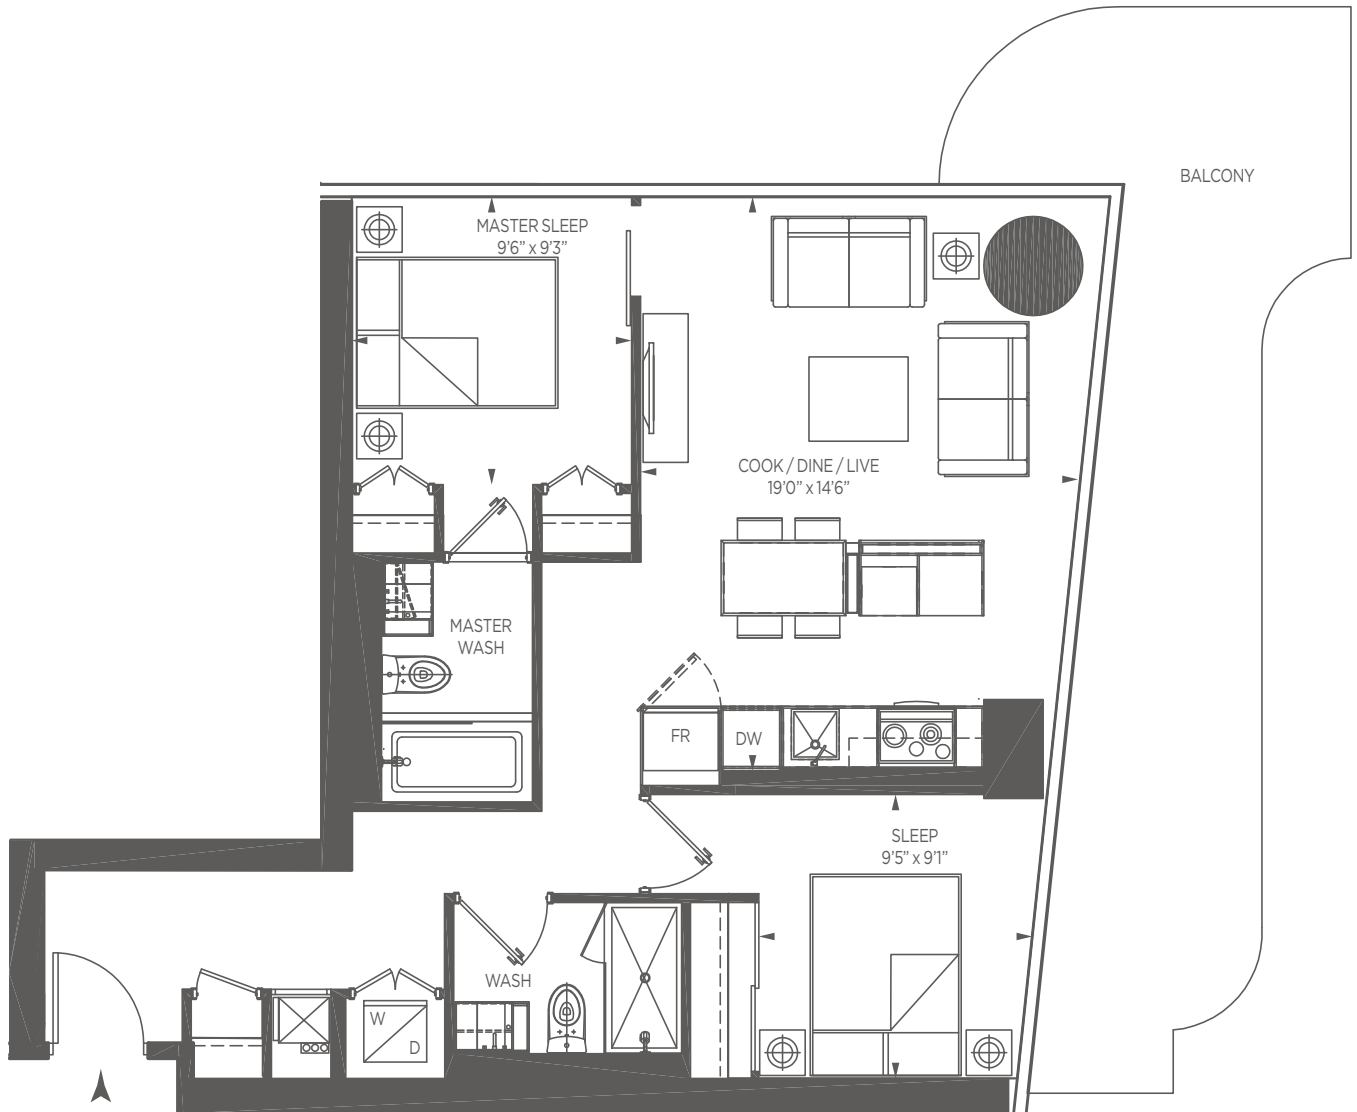

817 SQ.FT.

2 BEDROOM

Eternity.

FLOOR 8 TO 34

FLOOR 35 TO 37

FLOOR 38

ONE BLOOR

/ TORONTO /

GREAT GULF

All dimensions are approximate. Sizes and specifications are subject to change without notice. E. & O.E. Actual usable floor space varies from stated floor area. All furniture is for illustrate purposes only. Balcony sizes will vary from floor to floor due to the architectural design of building.