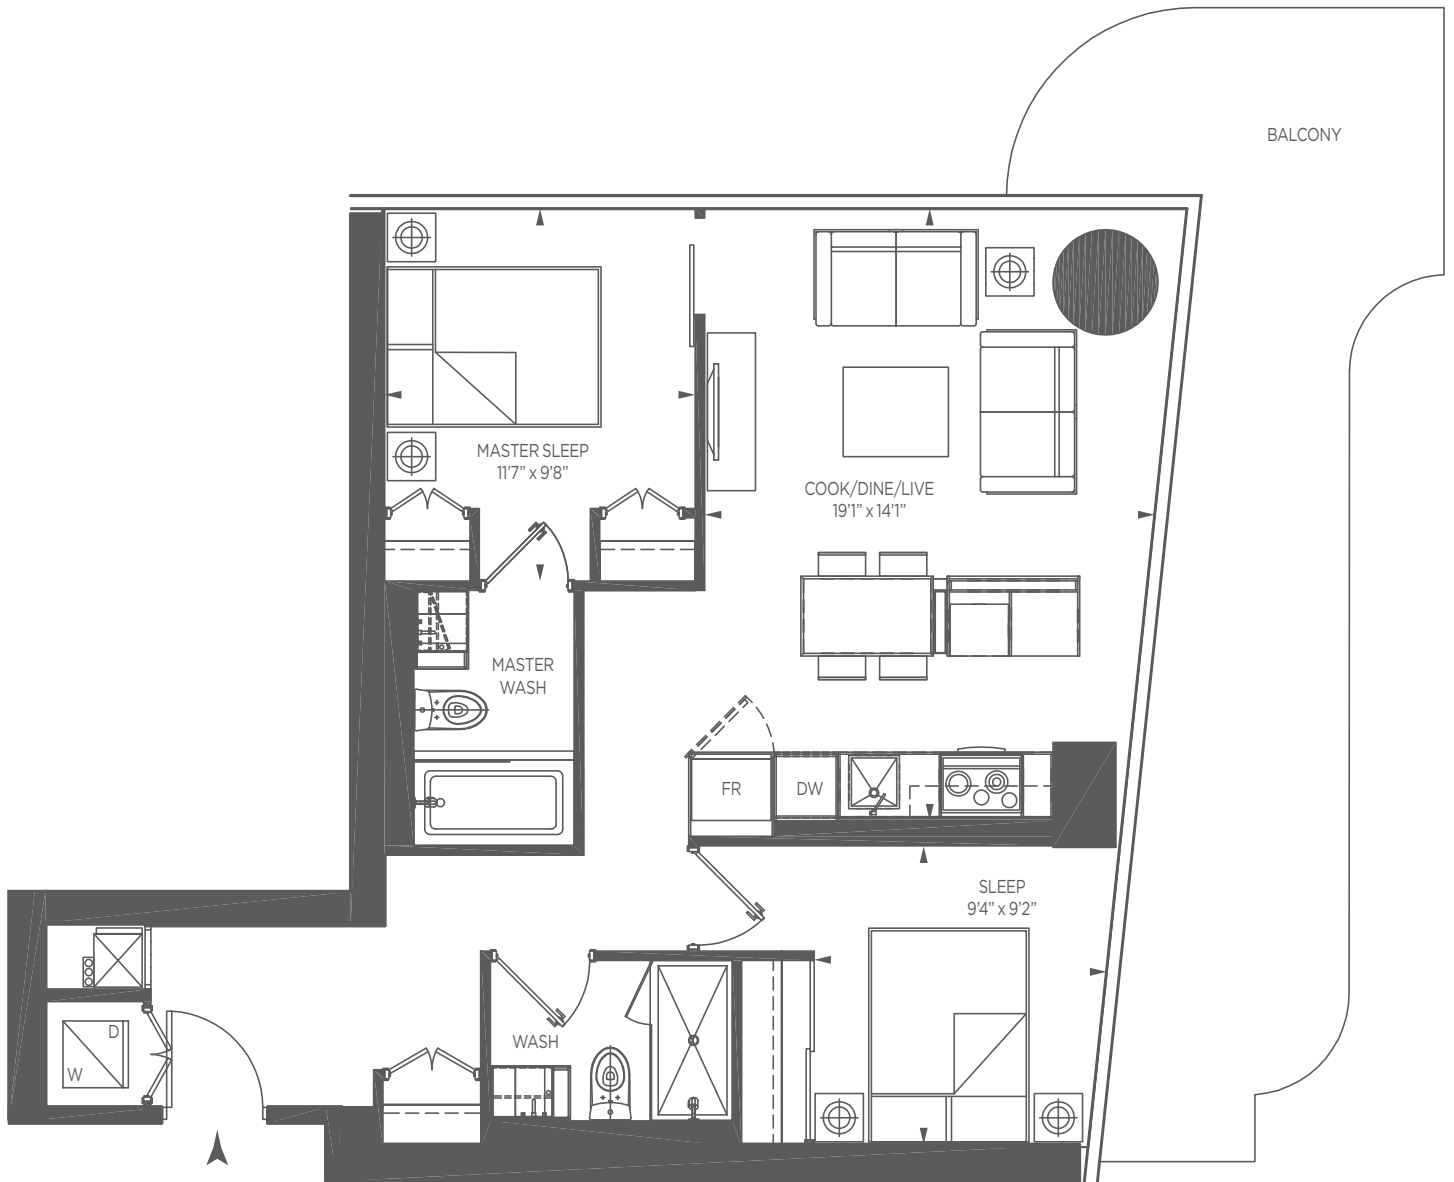

812 SQ.FT.

2 BEDROOM

Energy.

FLOOR 8 TO 34

FLOOR 35 TO 37

FLOOR 38

ONE BLOOR
/ TORONTO /

GREAT GULF

All dimensions are approximate. Sizes and specifications are subject to change without notice. E. & O.E. Actual usable floor space varies from stated floor area. All furniture is for illustrate purposes only. Balcony sizes will vary from floor to floor due to the architectural design of building.