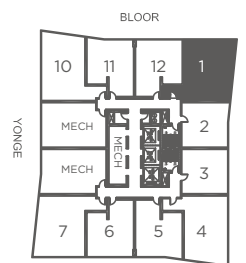

812 SQ.FT.

2 BEDROOM

Energy.

FLOOR 8 TO 34

FLOOR 35 TO 37

FLOOR 38

ONE BLOOR
/ TORONTO /

GREAT GULF

All dimensions are approximate. Sizes and specifications are subject to change without notice. E. & O.E. Actual usable floor space varies from stated floor area. All furniture is for illustrate purposes only. Balcony sizes will vary from floor to floor due to the architectural design of building.