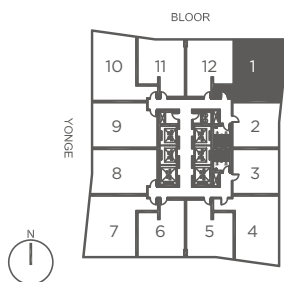

812 SQ.FT.

2 BEDROOM

Energy.

FLOOR 8 TO 34

FLOOR 35 TO 37

FLOOR 38

ONE BLOOR
/ TORONTO /

GREAT GULF

All dimensions are approximate. Sizes and specifications are subject to change without notice. E. & O.E. Actual usable floor space varies from stated floor area. All furniture is for illustrate purposes only. Balcony sizes will vary from floor to floor due to the architectural design of building.