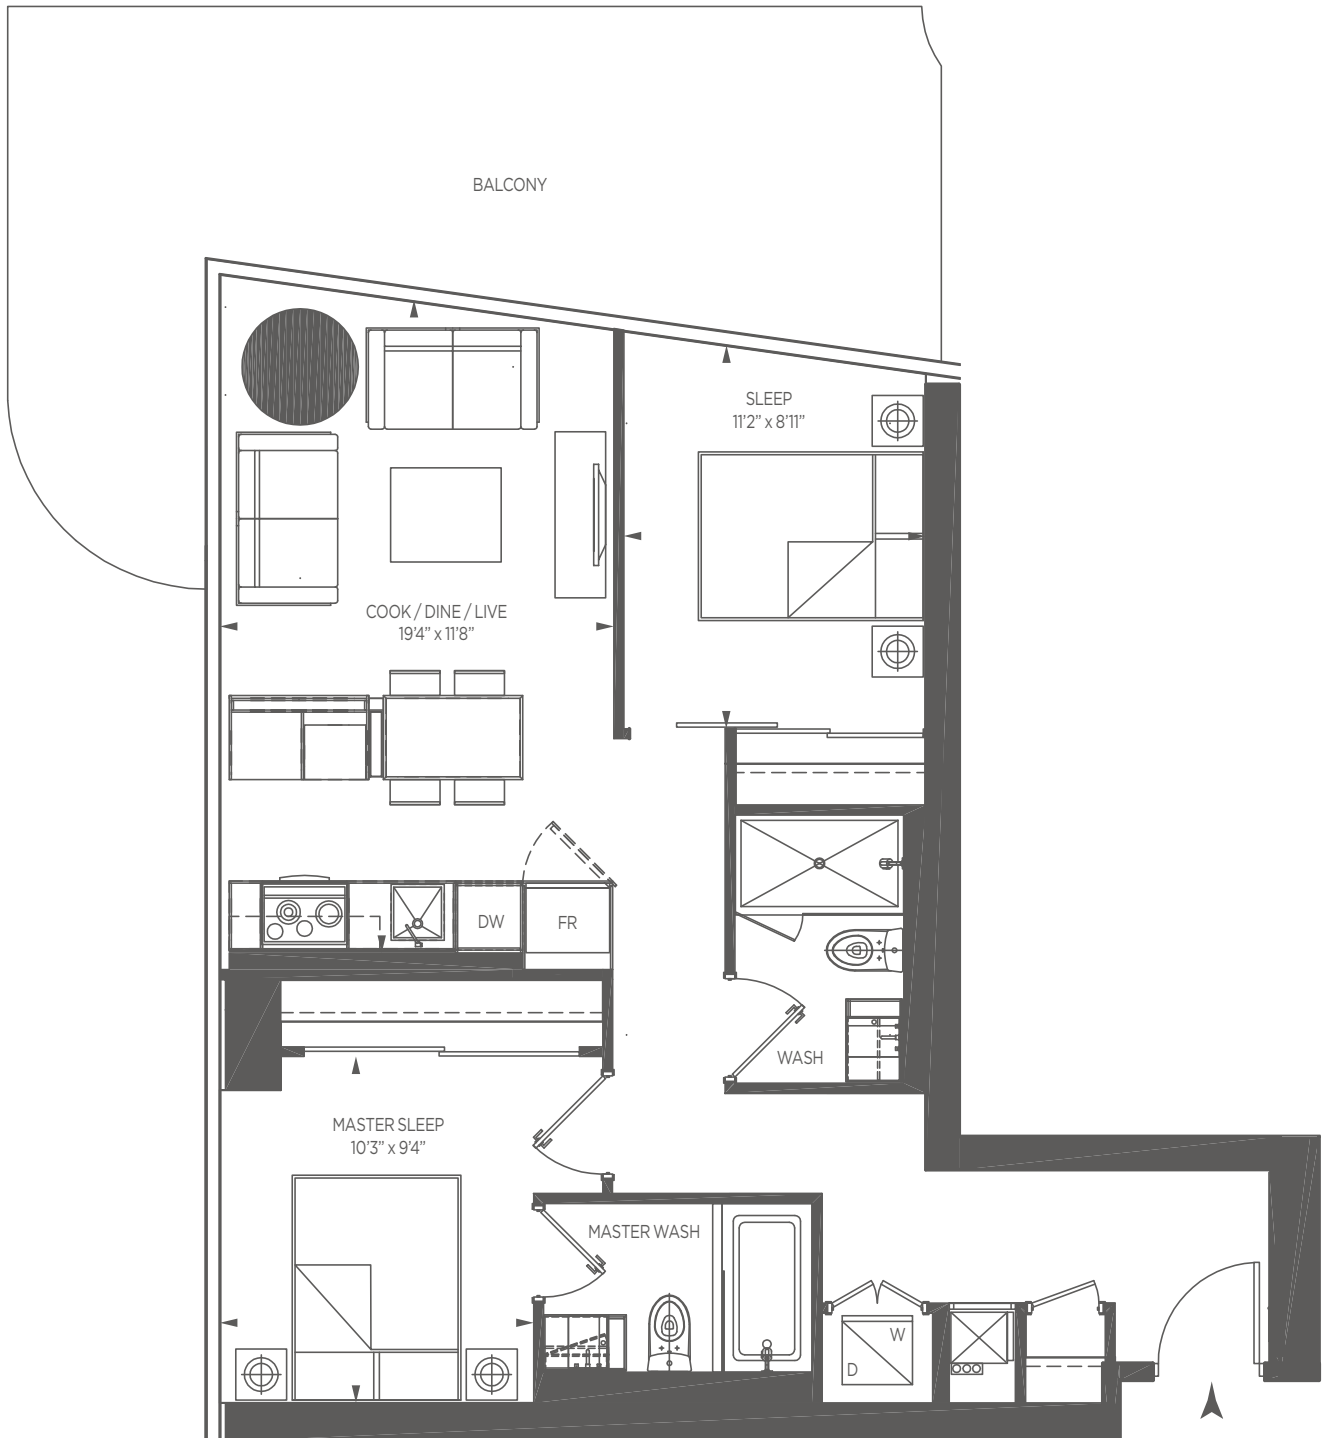

# 798 SQ.FT.

## 2 BEDROOM

Elation.

ONE BLOOR  
/ TORONTO /

**GREAT GULF**

All dimensions are approximate. Sizes and specifications are subject to change without notice. E. & O.E. Actual usable floor space varies from stated floor area. All furniture is for illustrate purposes only. Balcony sizes will vary from floor to floor due to the architectural design of building.