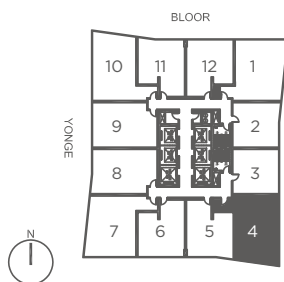

# 792 SQ.FT.

## 2 BEDROOM

# Dreams.

FLOOR 8 TO 34

FLOOR 35 TO 37

FLOOR 38

# GREAT GULF

All dimensions are approximate. Sizes and specifications are subject to change without notice. E. & O.E. Actual usable floor space varies from stated floor area. All furniture is for illustrate purposes only. Balcony sizes will vary from floor to floor due to the architectural design of building.