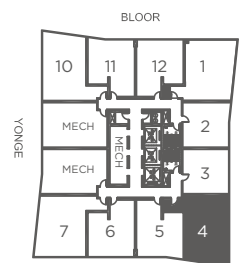

# 792 SQ.FT.

## 2 BEDROOM

# Dreams.

FLOOR 8 TO 34

FLOOR 35 TO 37

FLOOR 38

# GREAT GULF

All dimensions are approximate. Sizes and specifications are subject to change without notice. E. & O.E. Actual usable floor space varies from stated floor area. All furniture is for illustrate purposes only. Balcony sizes will vary from floor to floor due to the architectural design of building.