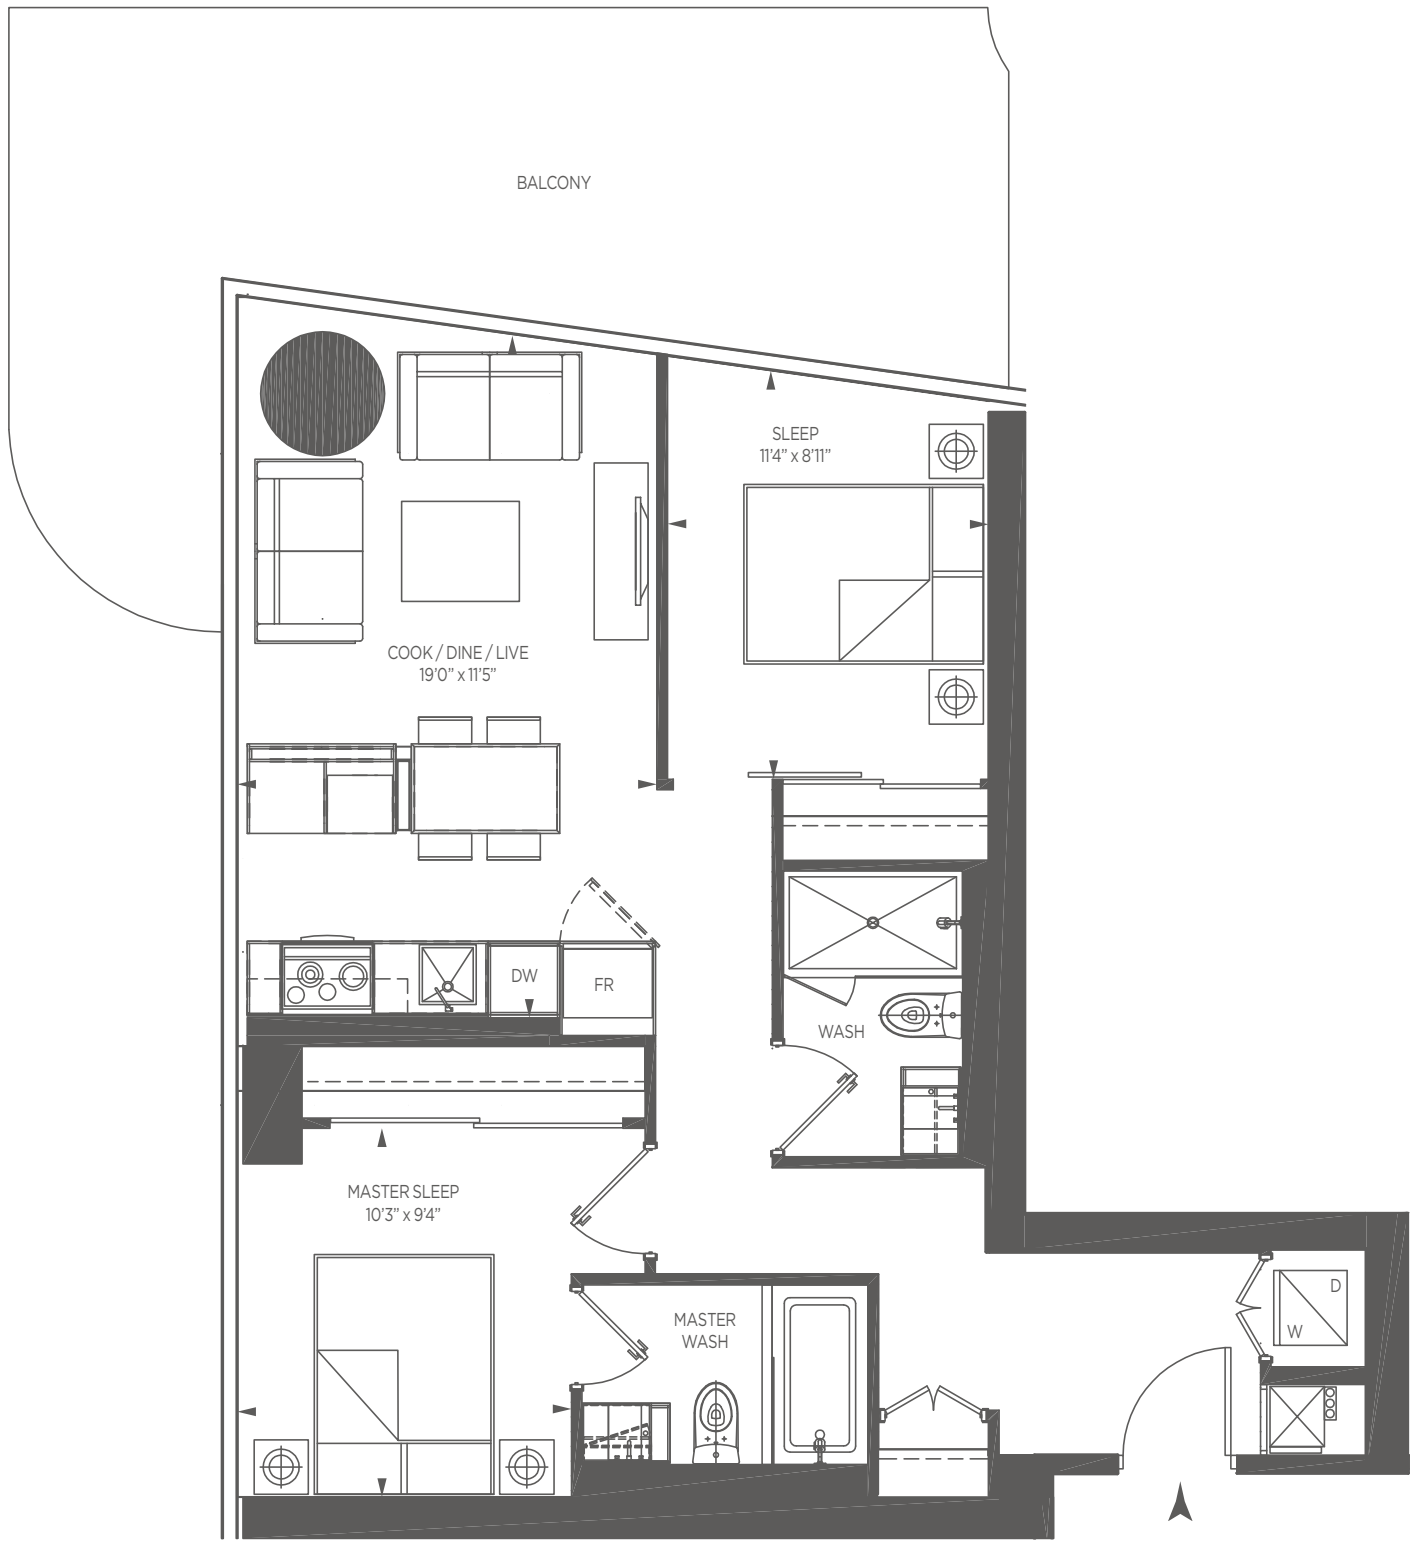

# 792 SQ.FT.

## 2 BEDROOM

# Dreams.

FLOOR 8 TO 34

FLOOR 35 TO 37

FLOOR 38

# GREAT GULF

All dimensions are approximate. Sizes and specifications are subject to change without notice. E. & O.E. Actual usable floor space varies from stated floor area. All furniture is for illustrate purposes only. Balcony sizes will vary from floor to floor due to the architectural design of building.