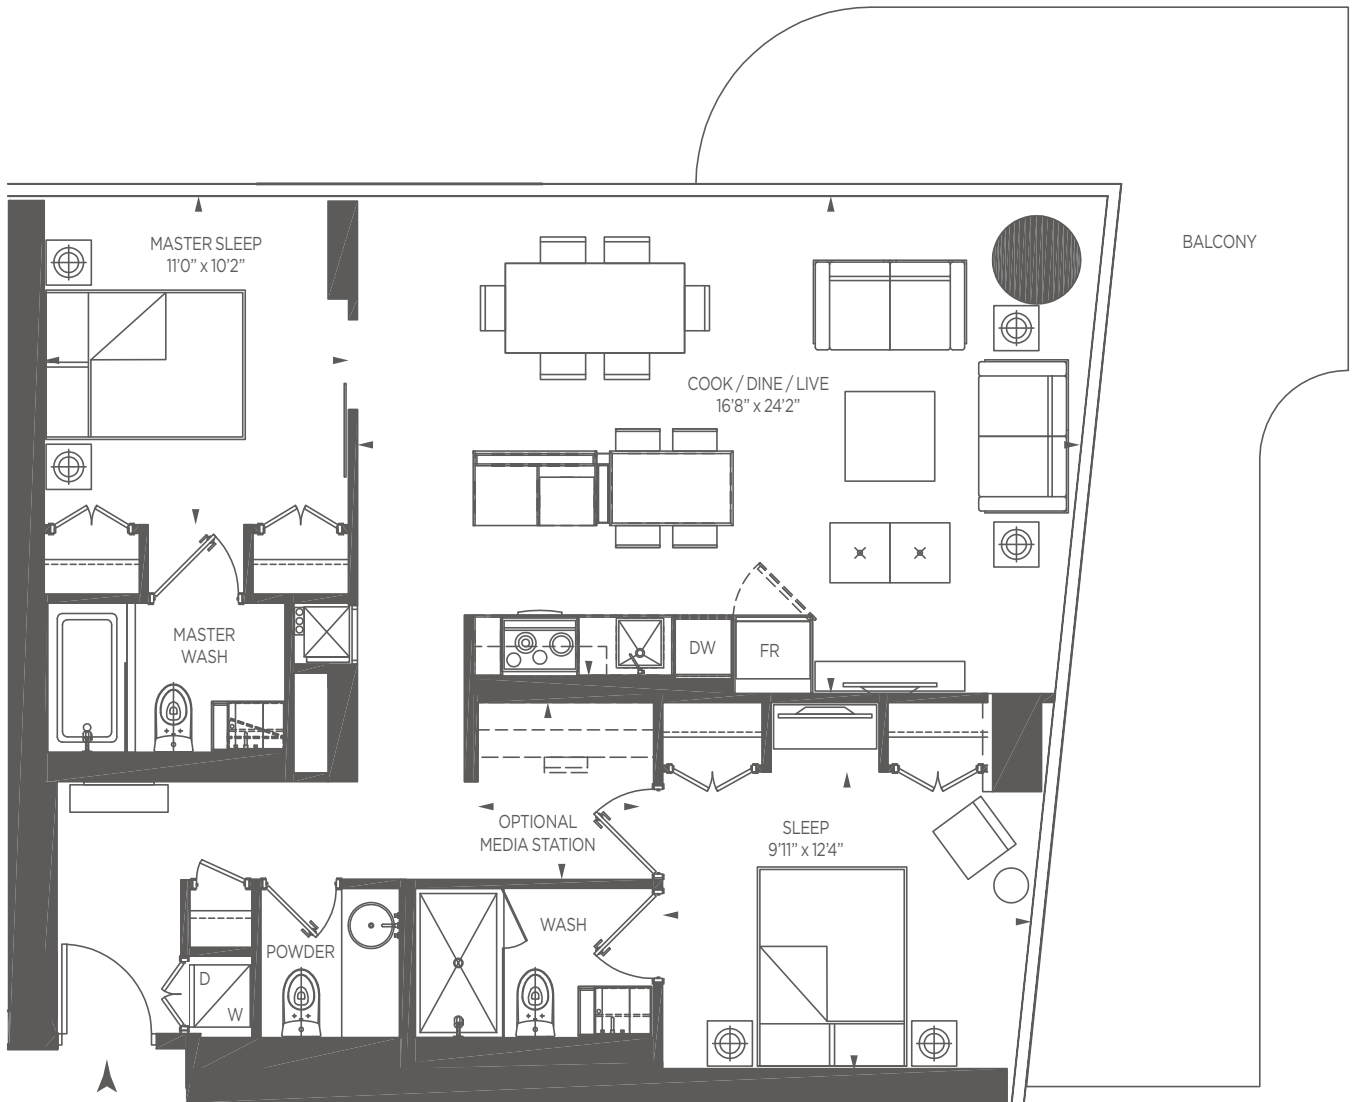

1052 SQ.FT.

2 BEDROOM

Joy.

ONE BLOOR
/ TORONTO /

GREAT GULF

All dimensions are approximate. Sizes and specifications are subject to change without notice. E. & O.E. Actual usable floor space varies from stated floor area. All furniture is for illustrate purposes only. Balcony sizes will vary from floor to floor due to the architectural design of building.