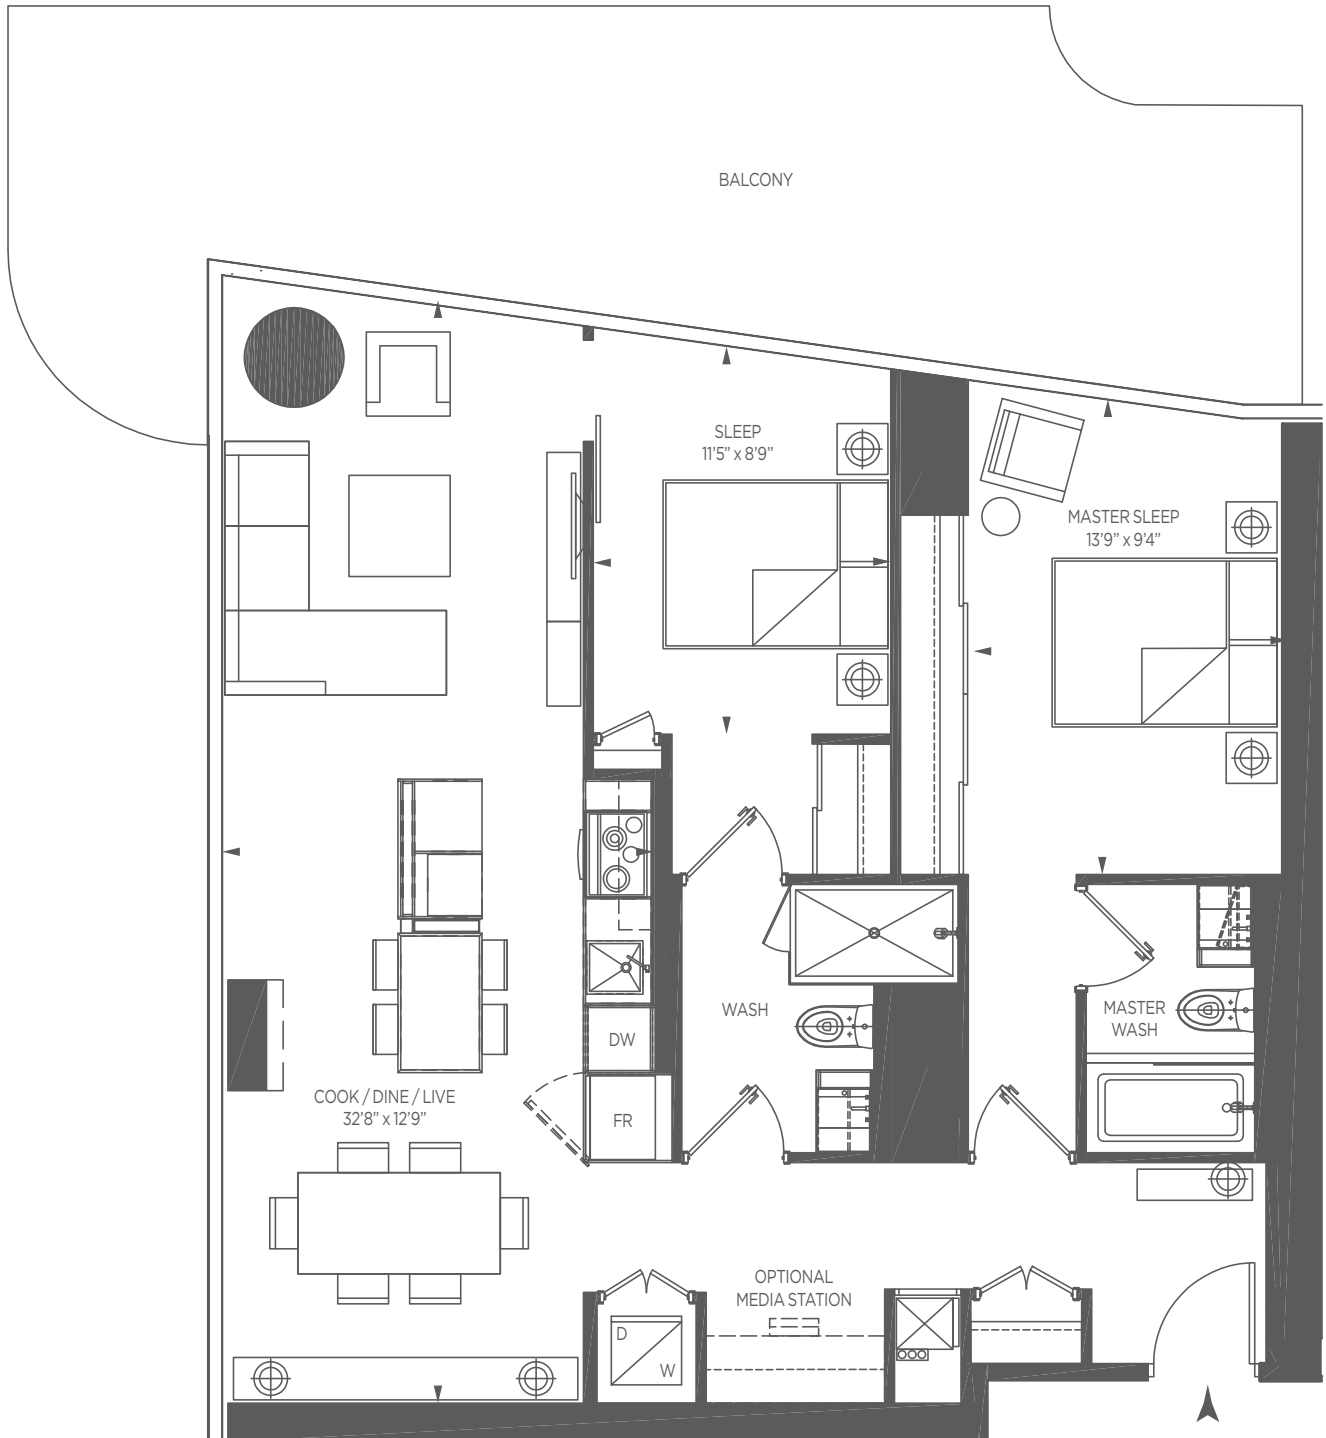

# 1033 SQ.FT.

## 2 BEDROOM

# Harmony.

FLOOR 39 - 59

# GREAT GULF

All dimensions are approximate. Sizes and specifications are subject to change without notice. E. & O.E. Actual usable floor space varies from stated floor area. All furniture is for illustrate purposes only. Balcony sizes will vary from floor to floor due to the architectural design of building.