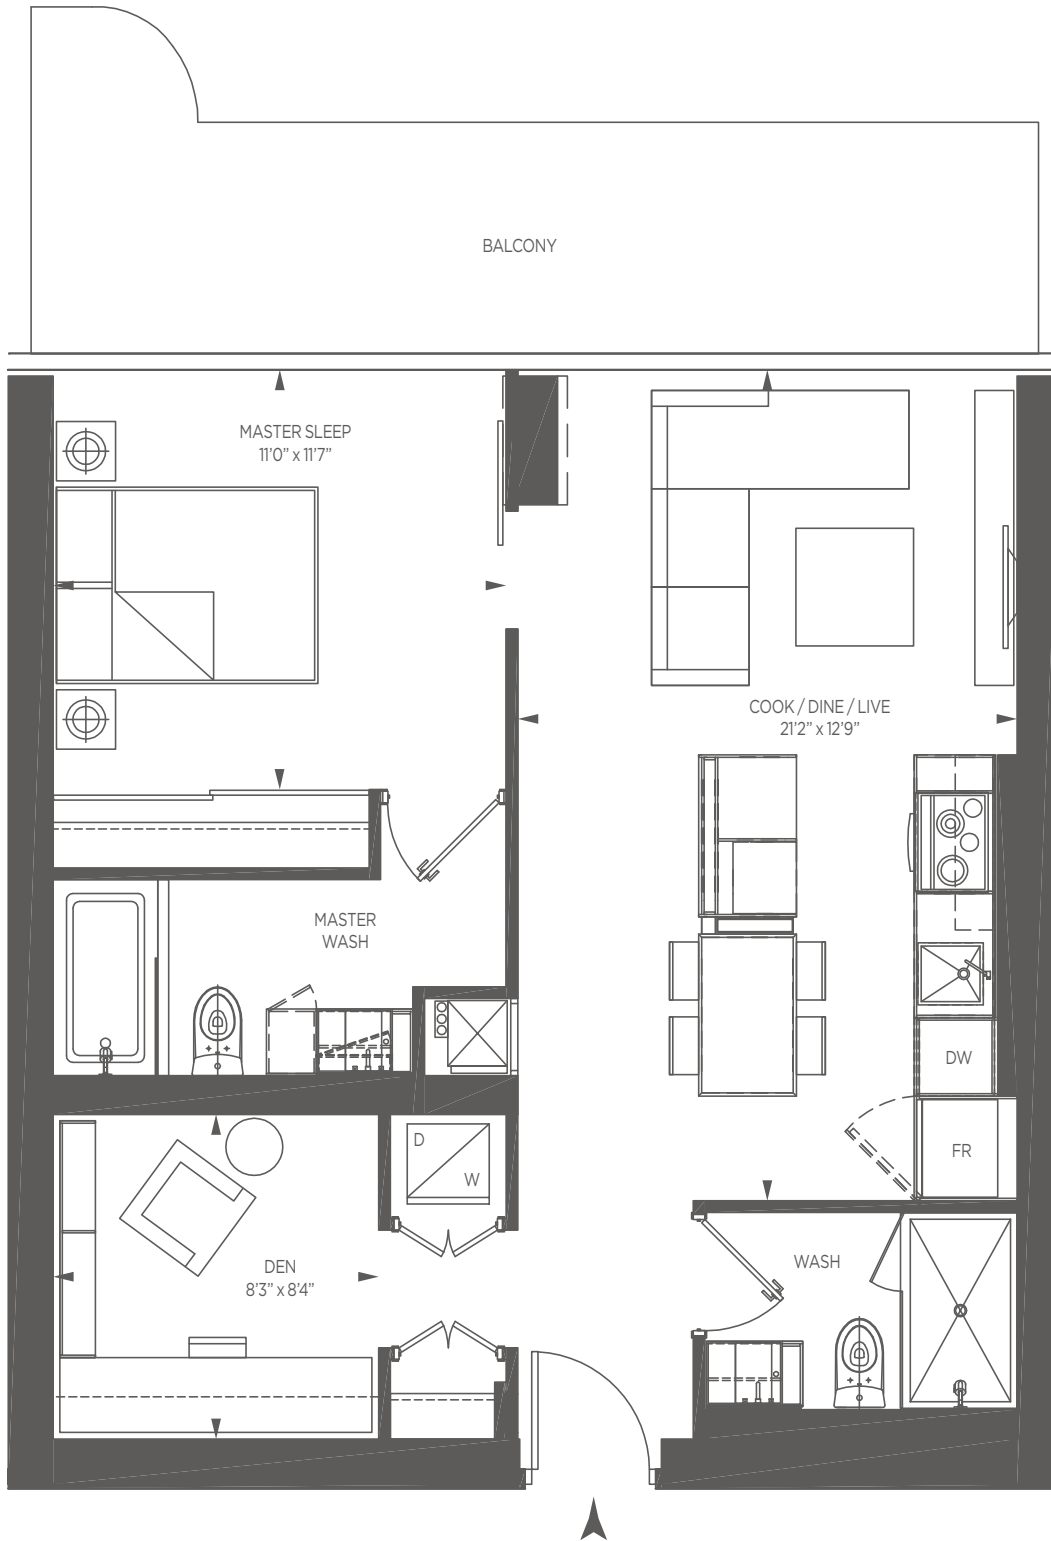

# 744 SQ.FT.

## 1 BEDROOM + DEN

Desire.

ONE BLOOR  
/ TORONTO /

**GREAT GULF**

All dimensions are approximate. Sizes and specifications are subject to change without notice. E. & O.E. Actual usable floor space varies from stated floor area. All furniture is for illustrate purposes only. Balcony sizes will vary from floor to floor due to the architectural design of building.