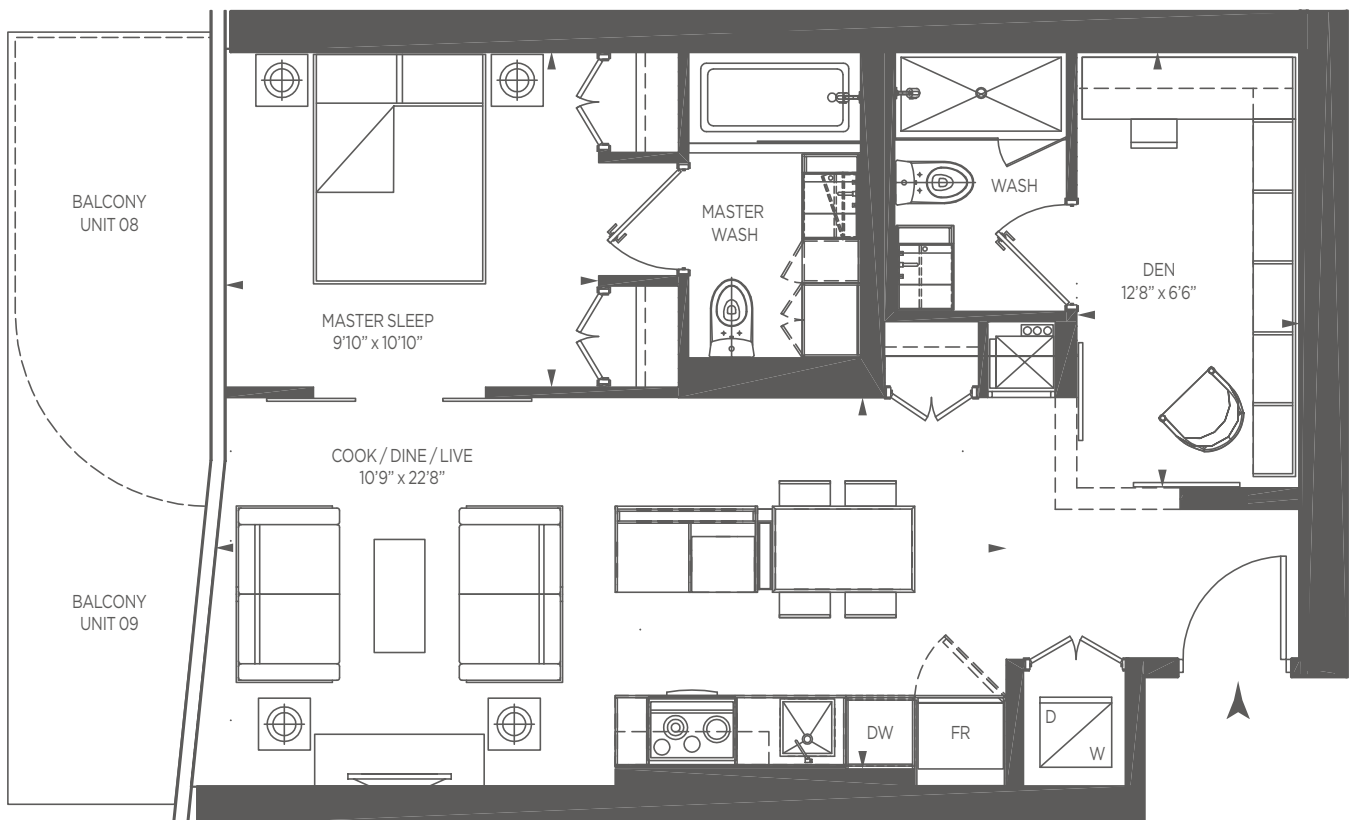

724 SQ.FT.

1 BEDROOM + DEN

Comfort.

UNIT 08-724 SQ.FT.
UNIT 09-719 SQ.FT.

ONE BLOOR

/ TORONTO /

GREAT GULF

All dimensions are approximate. Sizes and specifications are subject to change without notice. E. & O.E. Actual usable floor space varies from stated floor area. All furniture is for illustrate purposes only. Balcony sizes will vary from floor to floor due to the architectural design of building.