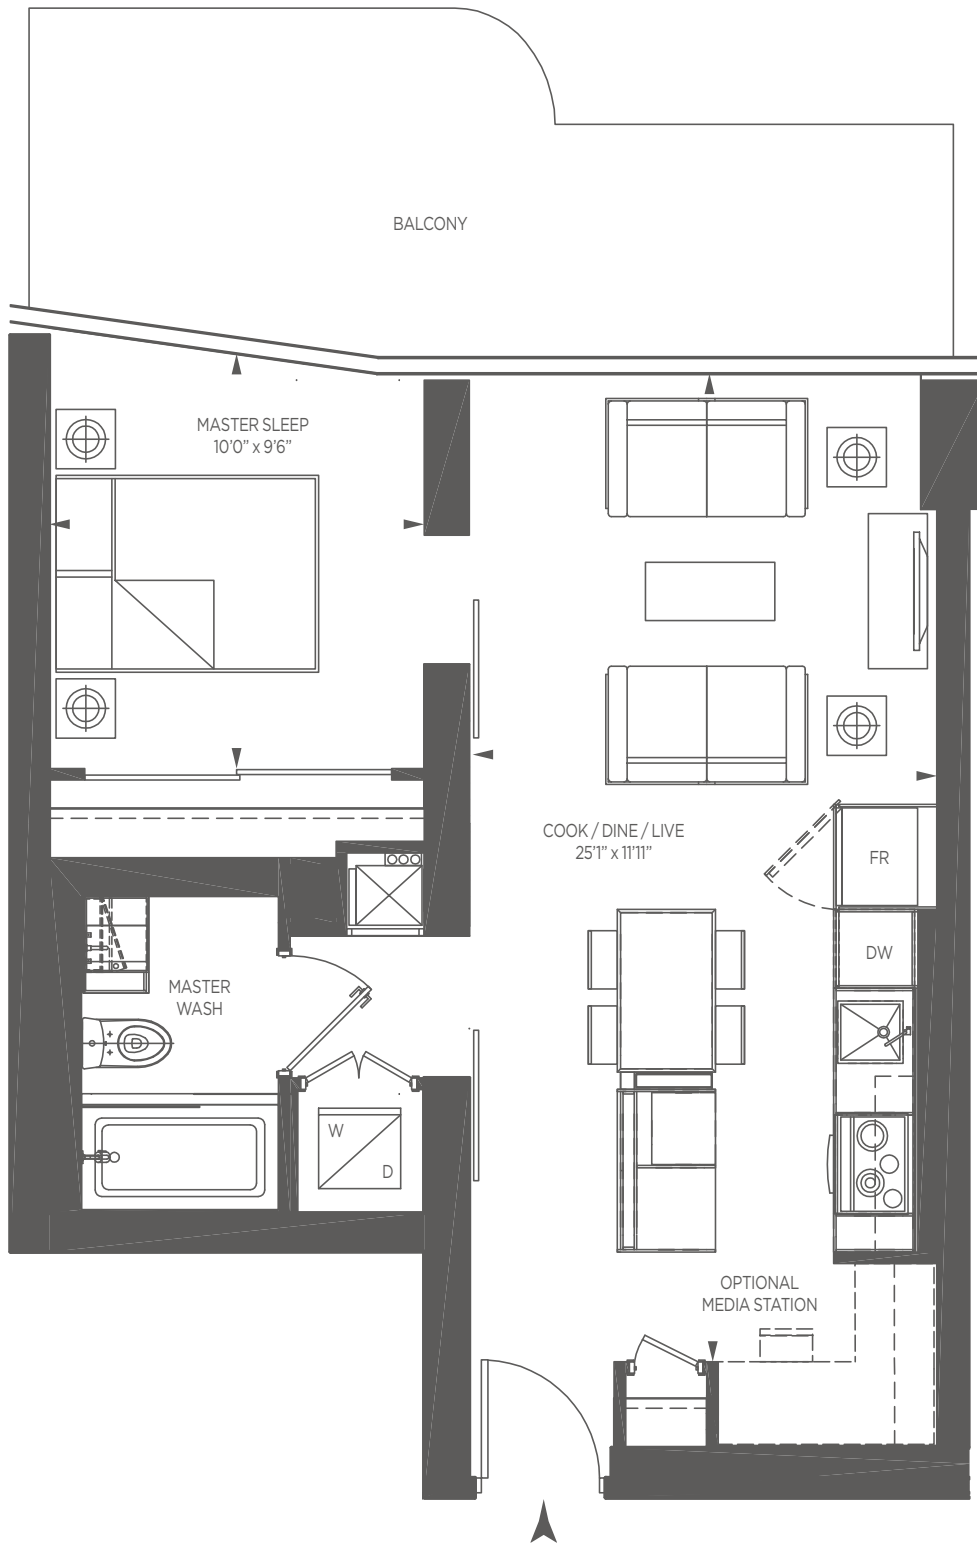

612 SQ.FT.

1 BEDROOM

Bliss.

FLOOR 8 TO 34

FLOOR 35 TO 37

FLOOR 38

ONE BLOOR

/ TORONTO /

GREAT GULF

All dimensions are approximate. Sizes and specifications are subject to change without notice. E. & O.E. Actual usable floor space varies from stated floor area. All furniture is for illustrate purposes only. Balcony sizes will vary from floor to floor due to the architectural design of building.