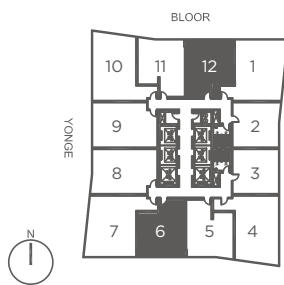

# 607 SQ.FT.

## 1 BEDROOM

# Beauty.

FLOOR 8 TO 34

FLOOR 35 TO 37

FLOOR 38

# GREAT GULF

All dimensions are approximate. Sizes and specifications are subject to change without notice. E. & O.E. Actual usable floor space varies from stated floor area. All furniture is for illustrate purposes only. Balcony sizes will vary from floor to floor due to the architectural design of building.