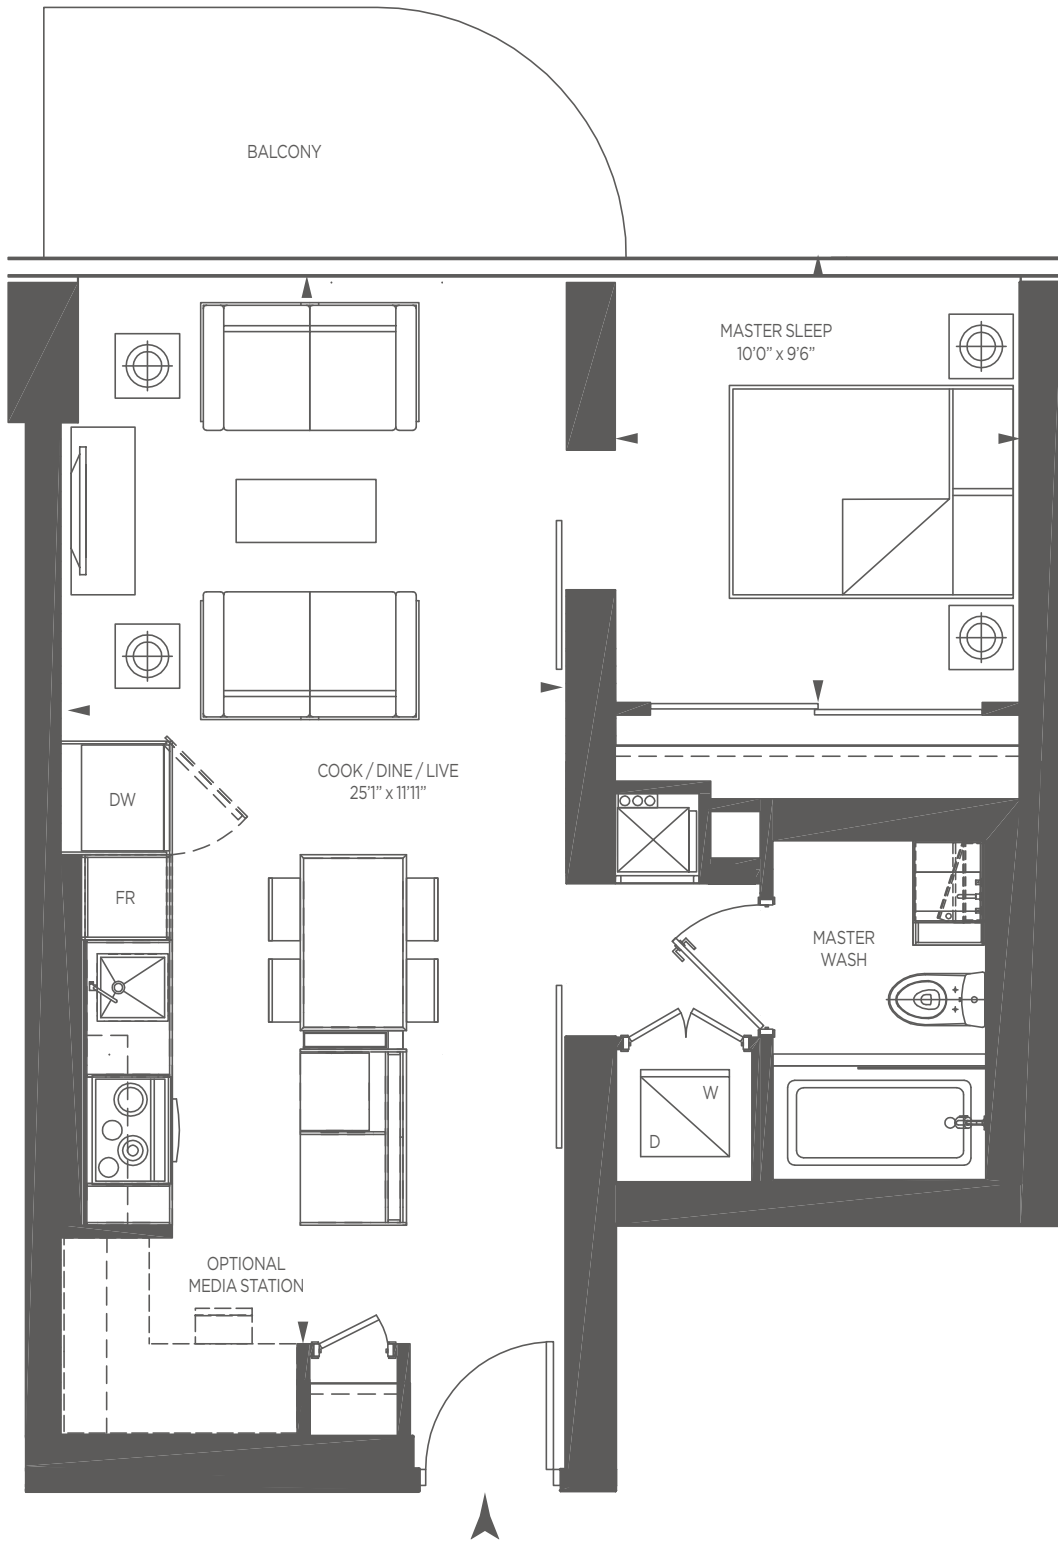

# 607 SQ.FT.

## 1 BEDROOM

# Beauty.

FLOOR 8 TO 34

FLOOR 35 TO 37

FLOOR 38

# GREAT GULF

All dimensions are approximate. Sizes and specifications are subject to change without notice. E. & O.E. Actual usable floor space varies from stated floor area. All furniture is for illustrate purposes only. Balcony sizes will vary from floor to floor due to the architectural design of building.