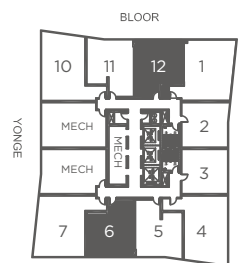

# 607 SQ.FT.

## 1 BEDROOM

# Beauty.

FLOOR 8 TO 34

FLOOR 35 TO 37

FLOOR 38

# GREAT GULF

All dimensions are approximate. Sizes and specifications are subject to change without notice. E. & O.E. Actual usable floor space varies from stated floor area. All furniture is for illustrate purposes only. Balcony sizes will vary from floor to floor due to the architectural design of building.