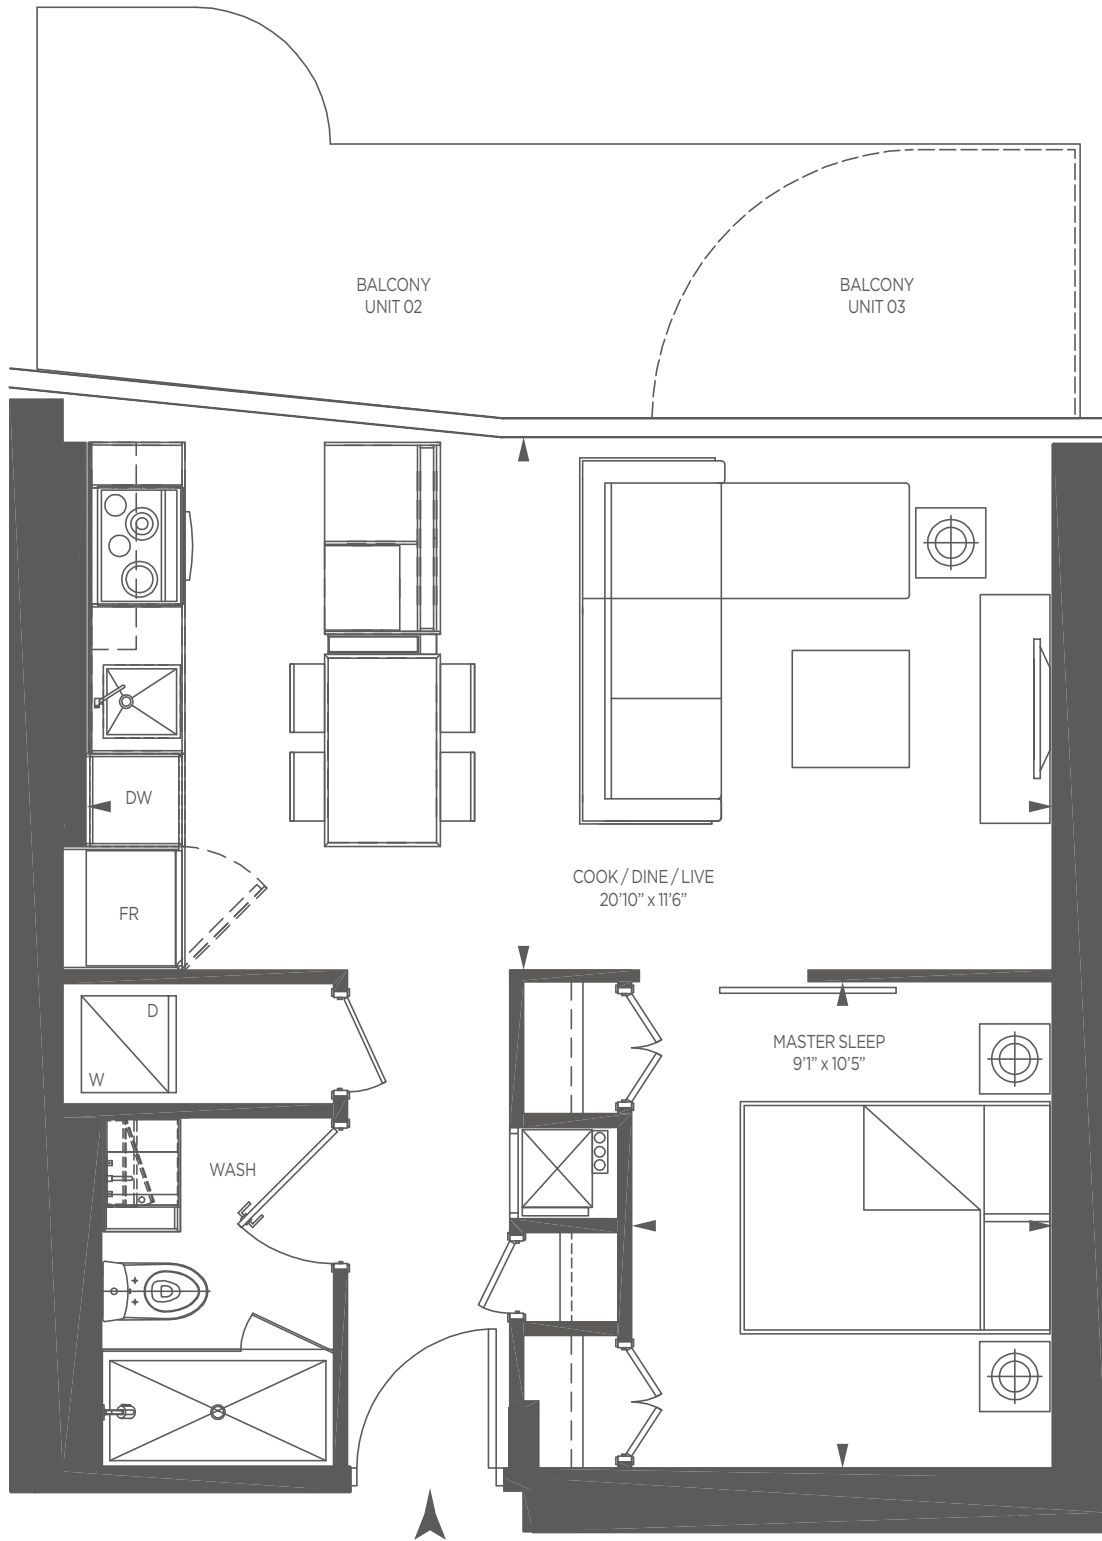

535 SQ.FT.

1 BEDROOM

Balance.

UNIT 02-535 SQ.FT.
UNIT 03-530 SQ.FT.

FLOOR 39 - 59

ONE BLOOR

/ TORONTO /

GREAT GULF

All dimensions are approximate. Sizes and specifications are subject to change without notice. E. & O.E. Actual usable floor space varies from stated floor area. All furniture is for illustrate purposes only. Balcony sizes will vary from floor to floor due to the architectural design of building.