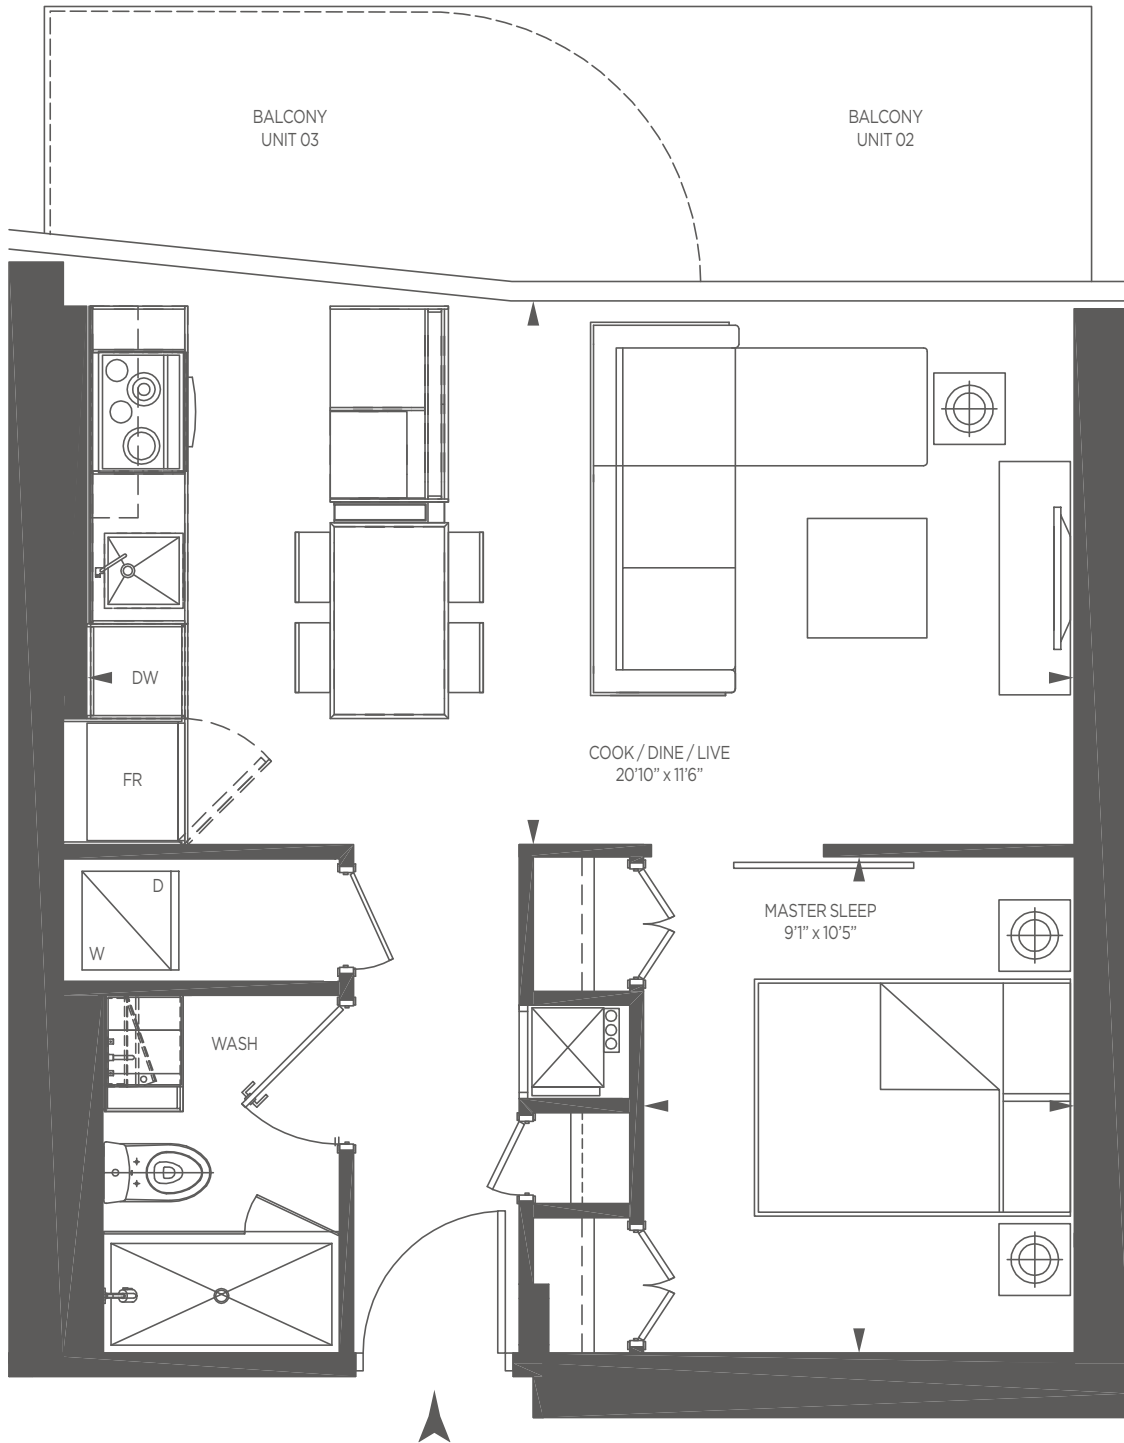

535 SQ.FT.

1 BEDROOM

Adventure.

UNIT 02-535 SQ.FT.
UNIT 03-530 SQ.FT.

ONE BLOOR
/ TORONTO /

GREAT GULF

All dimensions are approximate. Sizes and specifications are subject to change without notice. E. & O.E. Actual usable floor space varies from stated floor area. All furniture is for illustrate purposes only. Balcony sizes will vary from floor to floor due to the architectural design of building.