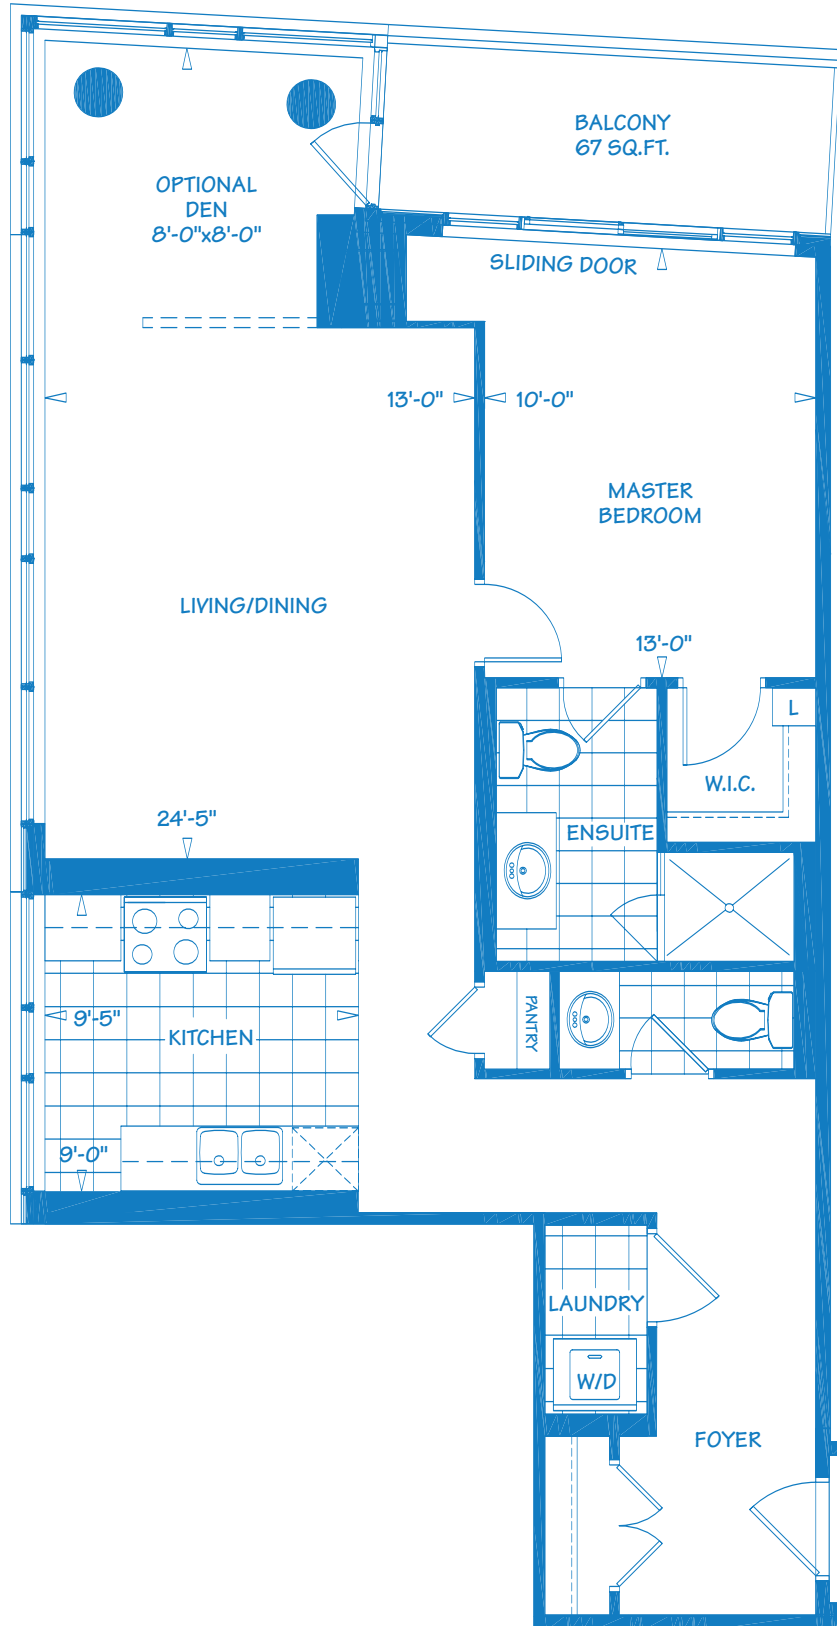

# Morrison

space 914 s.f.  
plus balcony 67 s.f.

FLOOR 6 - 13

FLOOR 14 - 19