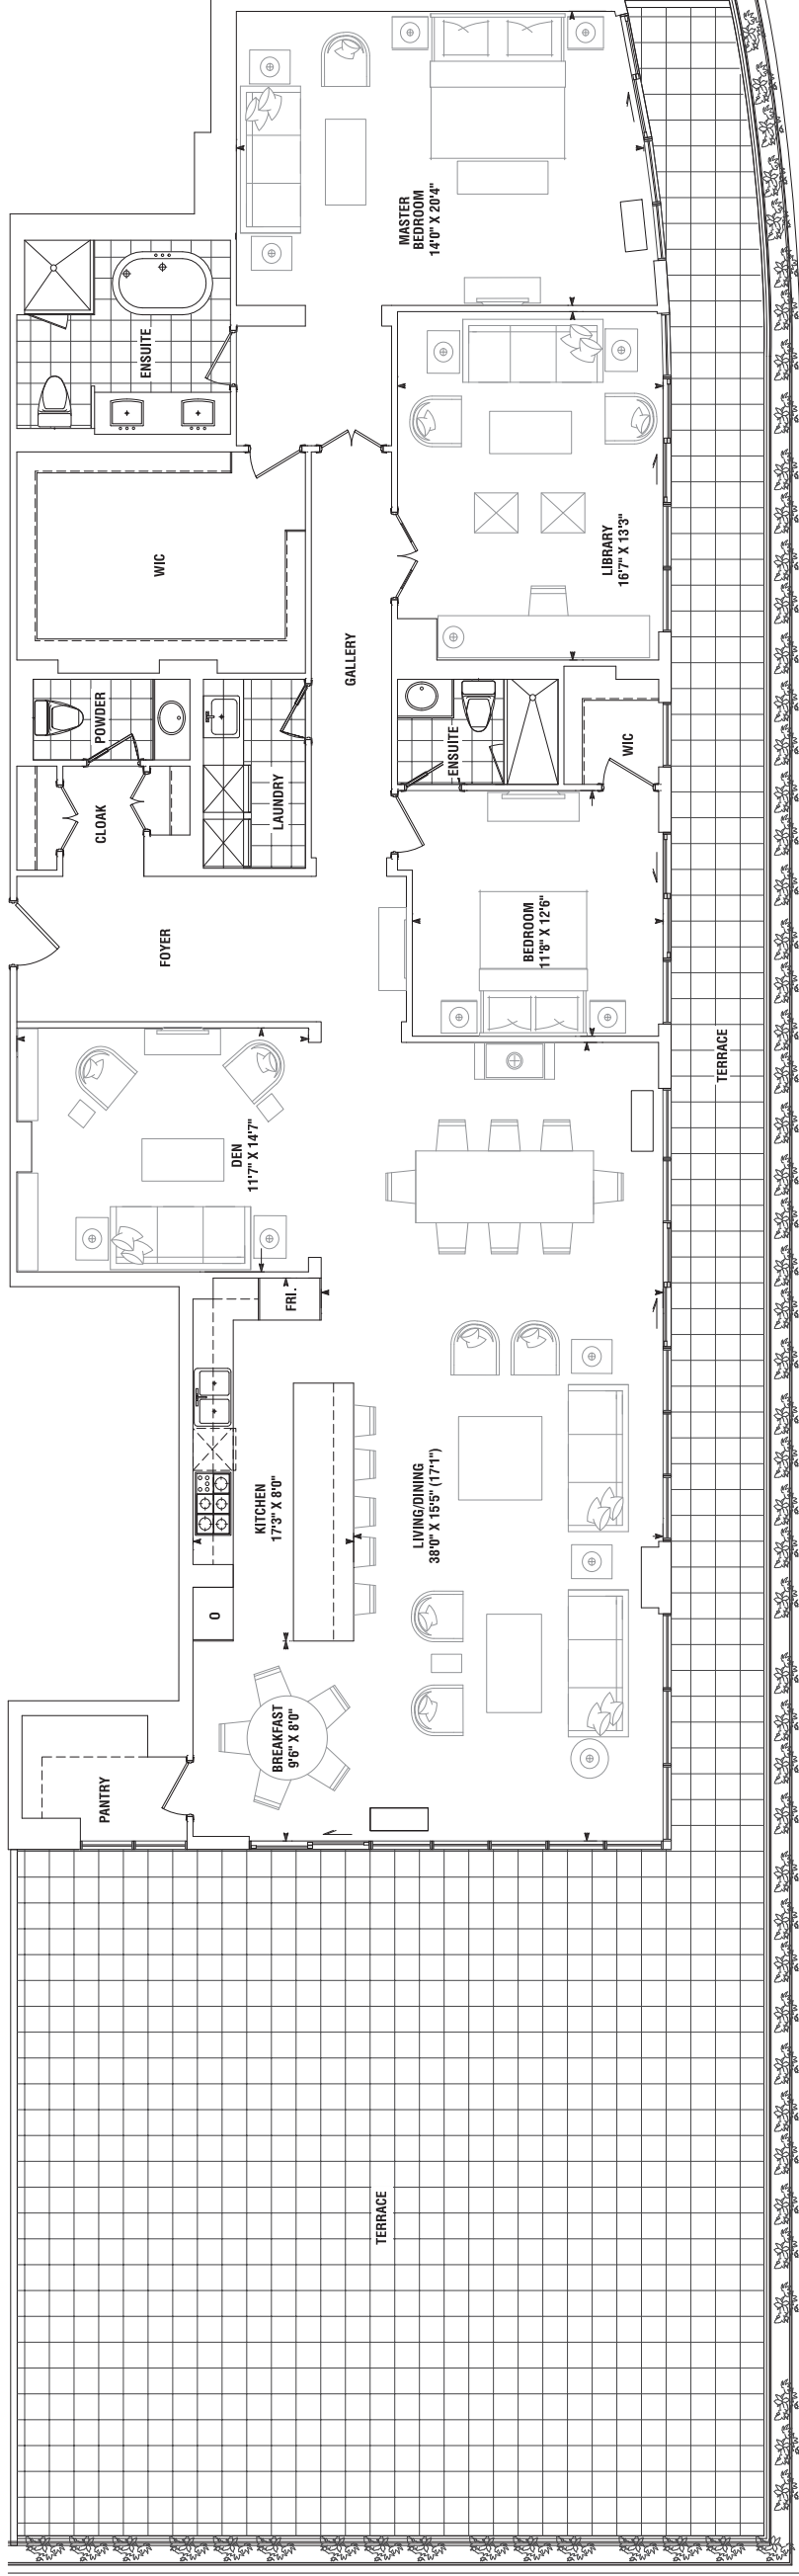

2 BEDROOM PLUS DEN
WATERFORD 2600 SQ. FT.
PLUS 1631 SQ. FT. TERRACE